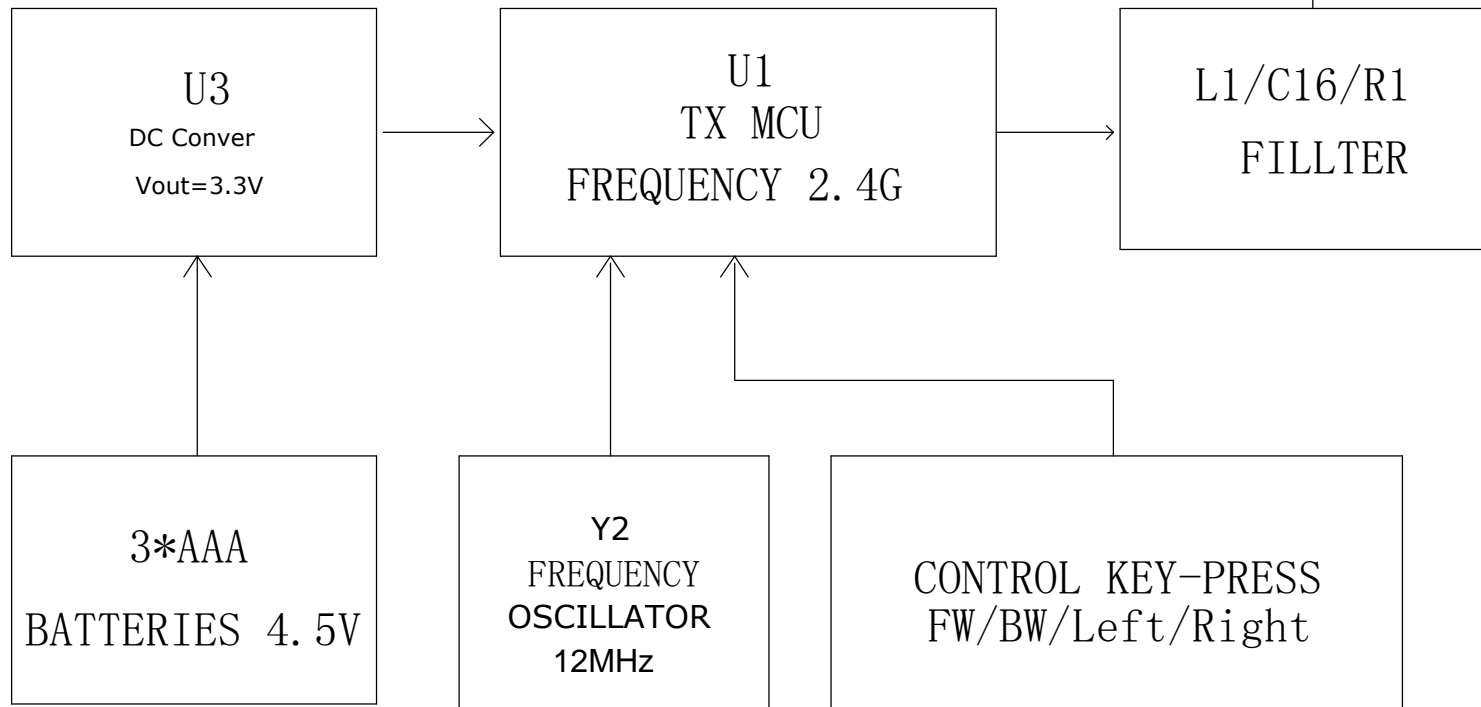

MODEL NO: 94164 TX

TX BLOCK DIAGRAM

PAGE NO:1 OF 1

APPLICANT: TOY STATE INDUSTRIAL LTD

2402MHz ~ 2480MHz

TX ANTENNA
2.4GHz

COMPANY: TOY STATE INDUSTRIAL LTD	
MODEL: 94164 TX BLOCK DIAGRAM(2.4GHZ)	
VER: 00	
DWN. Zheng	DATE: 2015.11.30
CHK. Wang	DATE: 2015.11.30
APP. Xiao	DATE: 2015.11.30