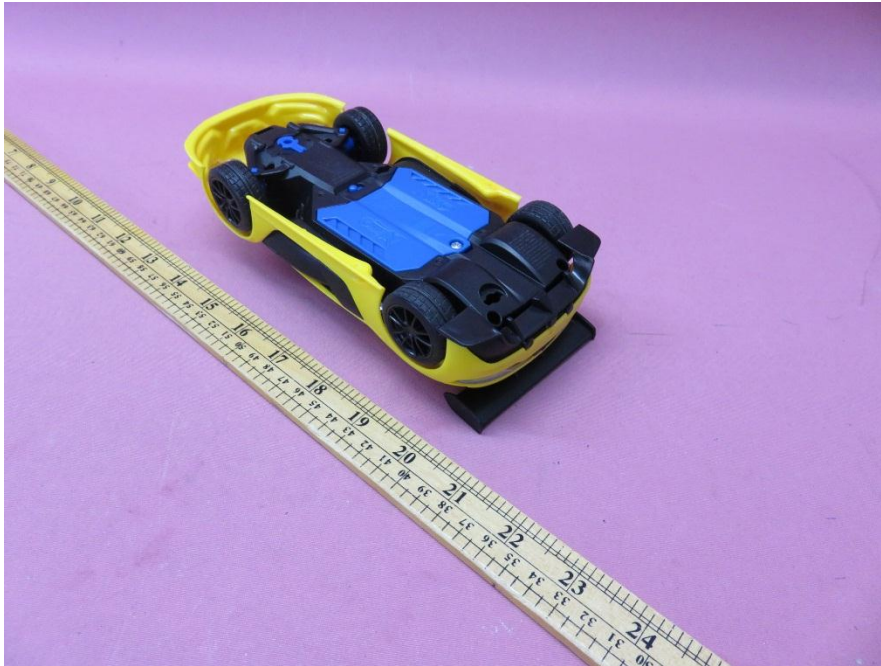

## Equipment Photographs

Model : 94164

(External)

FCC ID: V9Q-94164R24