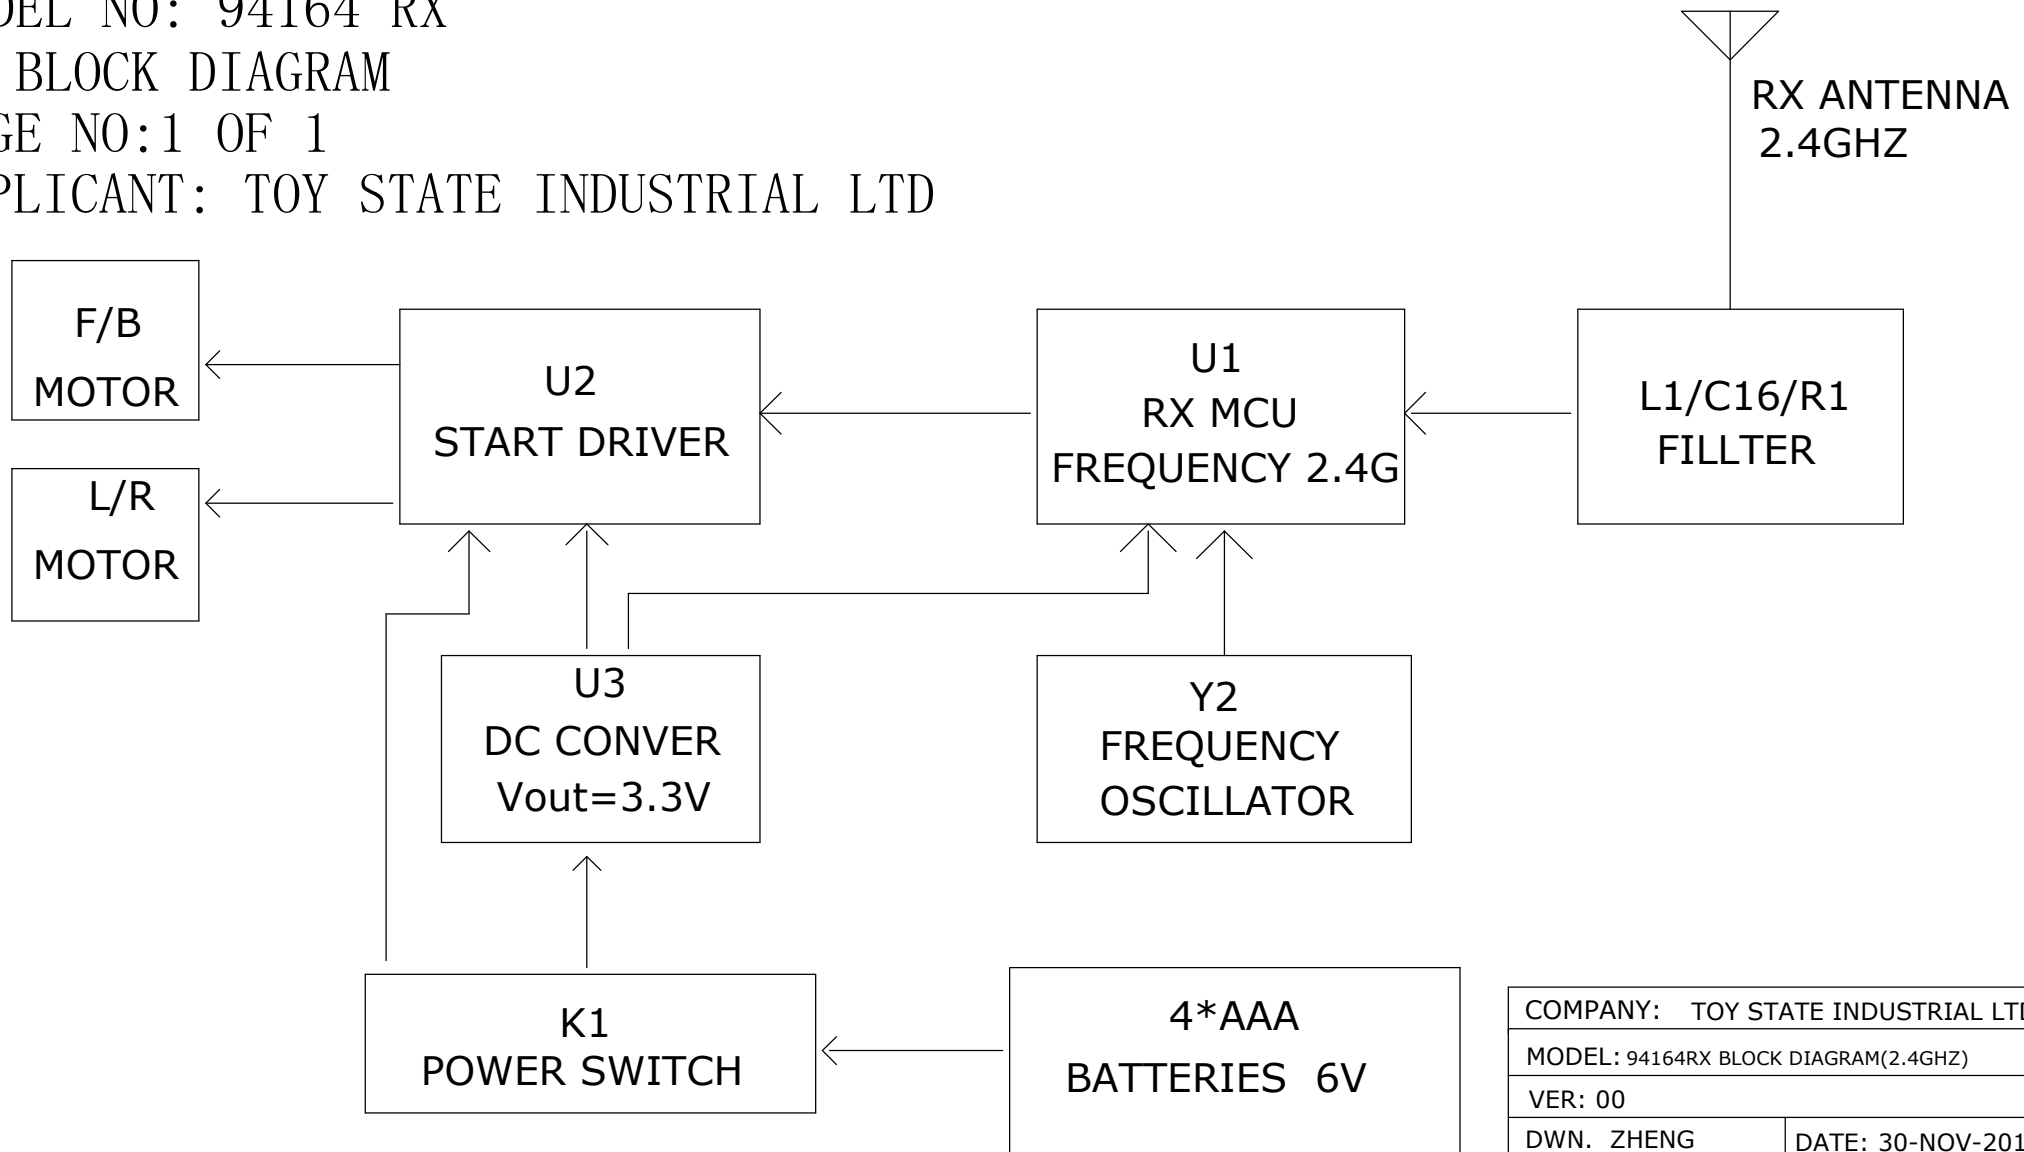

MODEL NO: 94164 RX

RX BLOCK DIAGRAM

PAGE NO:1 OF 1

APPLICANT: TOY STATE INDUSTRIAL LTD

2402MHz ~2480MHz

COMPANY: TOY STATE INDUSTRIAL LTD	
MODEL: 94164RX BLOCK DIAGRAM(2.4GHZ)	
VER: 00	
DWN. ZHENG	DATE: 30-NOV-2015
CHK. Wang	DATE: 30-NOV-2015
APP. Xiao	DATE: 30-NOV-2015