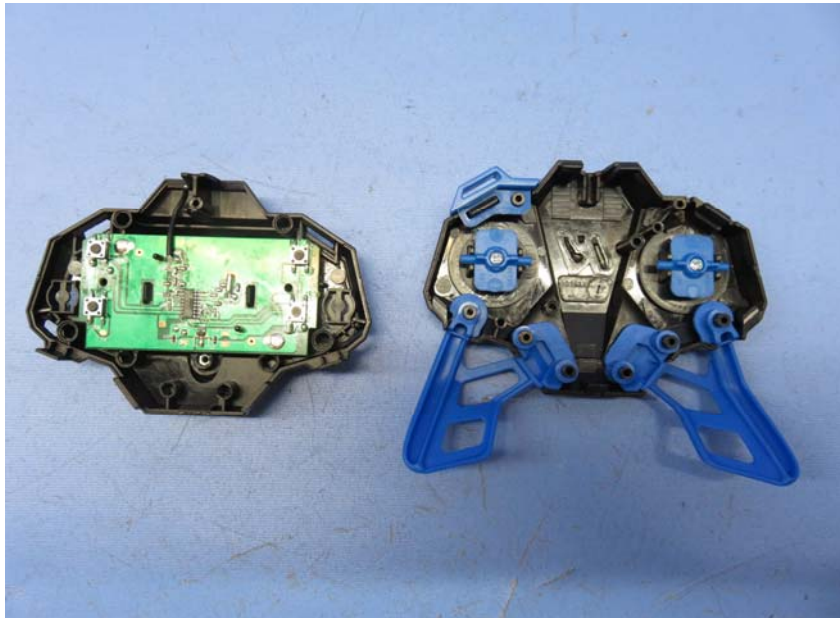

# INTERTEK TESTING SERVICE

Report No.: 16011241HKG-001

## Equipment Photographs

Model : 94156

(Internal)

---

## Equipment Photographs

Model : 94156

(Internal)