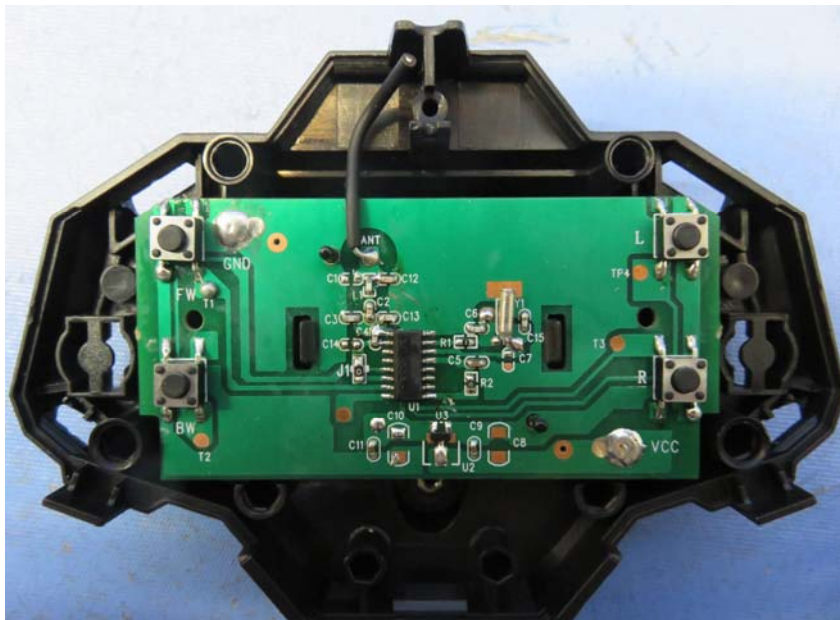

# INTERTEK TESTING SERVICE

Report No.: 16011241HKG-001

## Equipment Photographs

Model : 94156

(Internal)

---