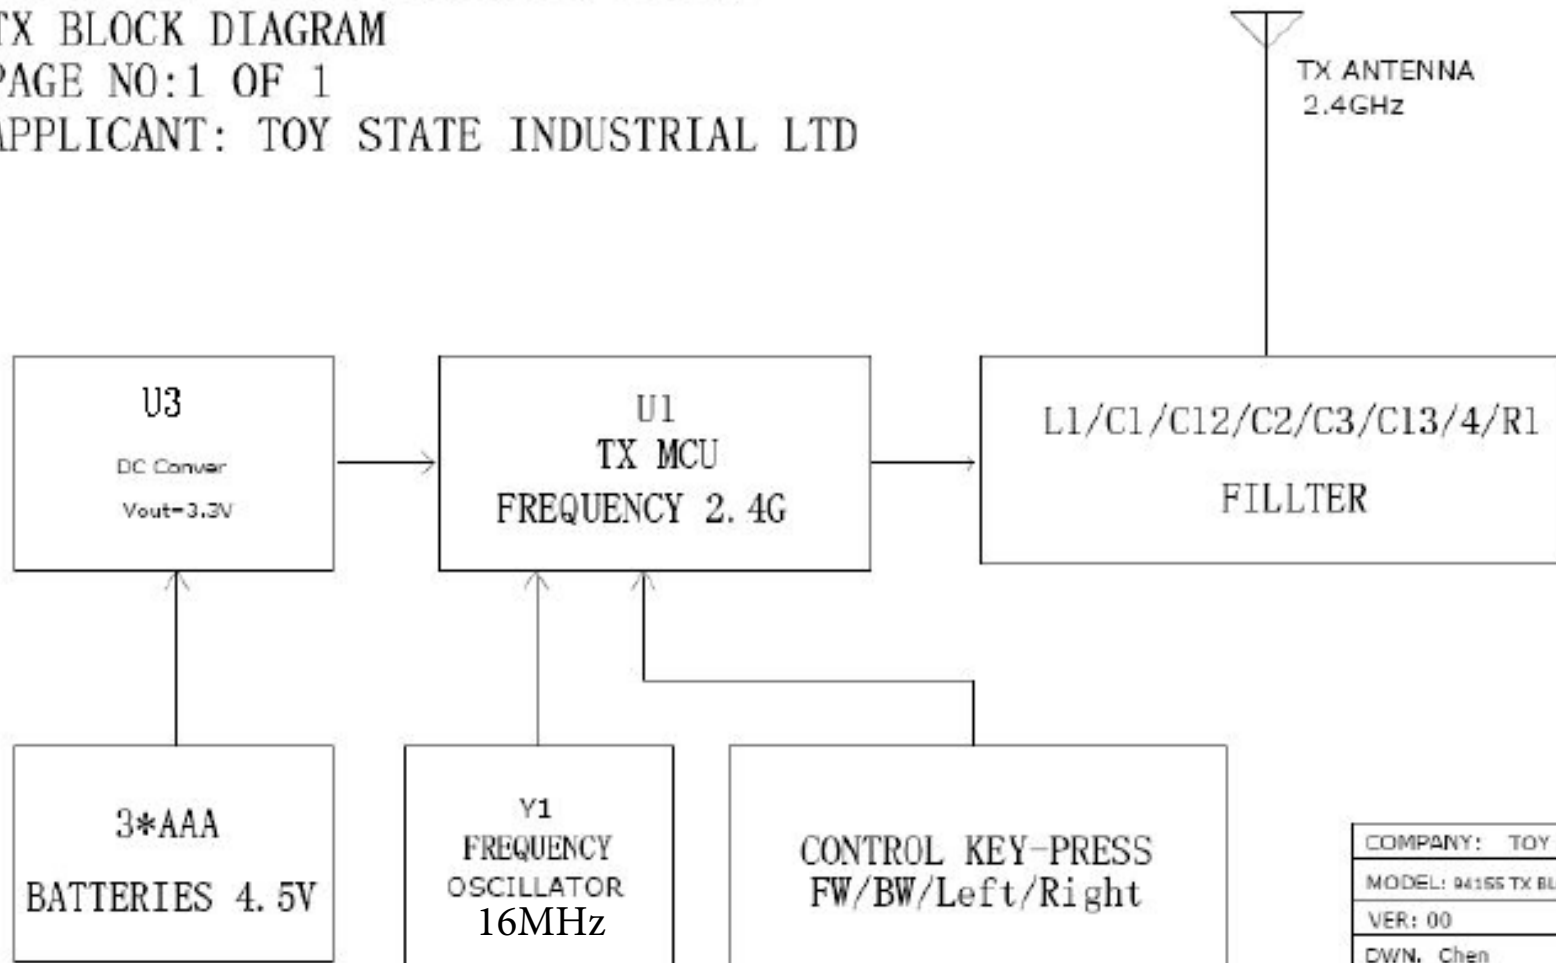

MODEL NO: 94155 TX(94156, 94157)
 TX BLOCK DIAGRAM
 PAGE NO:1 OF 1
 APPLICANT: TOY STATE INDUSTRIAL LTD

2410-2475MHz

COMPANY: TOY STATE INDUSTRIAL LTD	
MODEL: 94155 TX BLOCK DIAGRAM(2.4GHZ)	
VER: 00	
DWN. Chen	DATE: 2015-12-10
CHK.	DATE:
APP.	DATE: