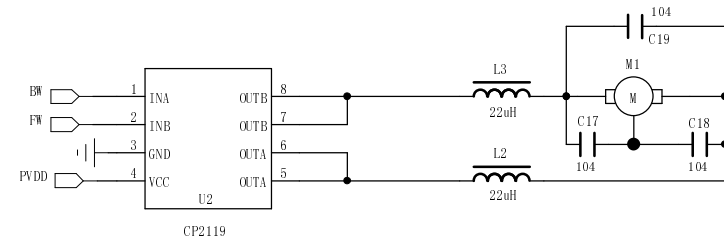

RX SCHEMATIC FOR MODEL NO.94155-49.860MHz

COMPANY: TOY STATE INDUSTRIAL LTD	
MODEL: 94155-RX-49MHz	Model Name: VaporizR
VER: 1.0	SHEET: 2 OF 2
DRAWN BY: Chen	DATE: 2015-6-15
CHECK BY: Xiao	DATE: 2015-6-15
APP. BY: Xiao	DATE: 2015-6-15