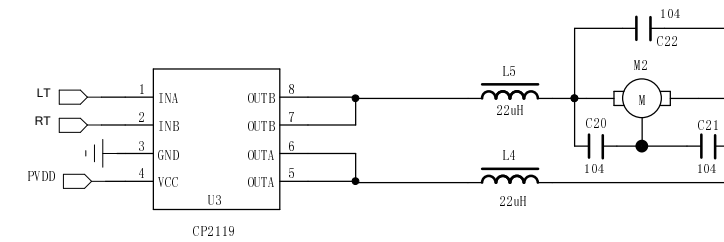

RX SCHEMATIC FOR MODEL NO.94155-49.860MHz

COMPANY: TOY STATE INDUSTRIAL LTD	
MODEL: 94155-RX-49MHz	Model Name: VaporizR
VER: 1.0	SHEET: 2 OF 2
DRAWN BY: Chen	DATE: 2015-6-15
CHECK BY: Xiao	DATE: 2015-6-15
APP. BY: Xiao	DATE: 2015-6-15