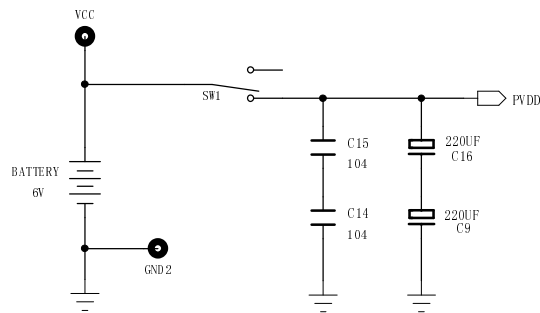

RX SCHEMATIC FOR MODEL NO.94155-49.860MHz

COMPANY: TOY STATE INDUSTRIAL LTD	
MODEL: 94155-RX-49MHz	Model Name: VaporizR
VER: 1.0	SHEET: 2 OF 2
DRAWN BY: Chen	DATE: 2015-6-15
CHECK BY: Xiao	DATE: 2015-6-15
APP. BY: Xiao	DATE: 2015-6-15