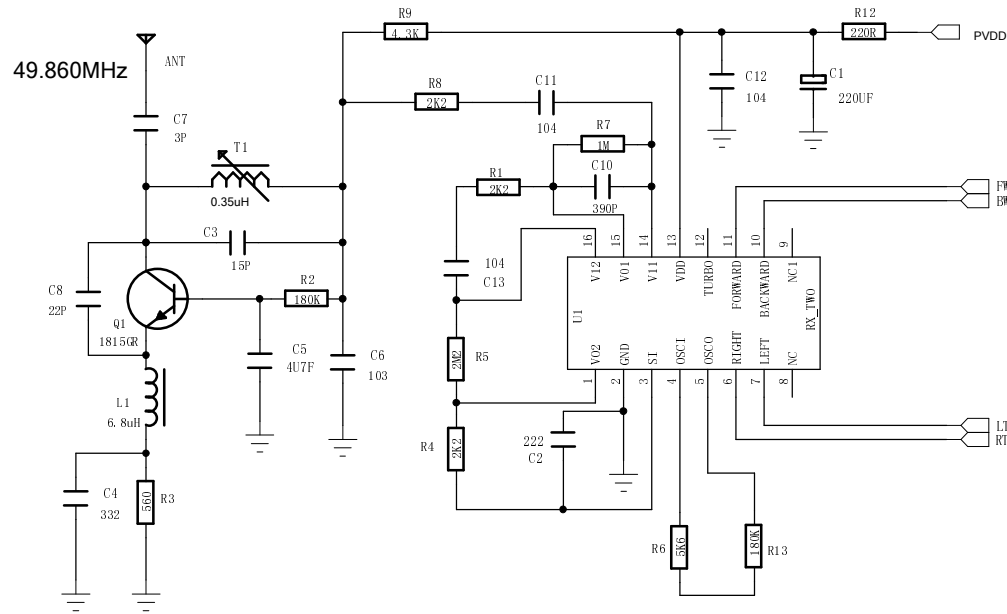

RX SCHEMATIC FOR MODEL NO.94155-49.860MHz

COMPANY: TOY STATE INDUSTRIAL LTD	
MODEL: 94155-RX-49MHz	Model Name: VaporizR
VER: 1.0	SHEET: 2 OF 2
DRAWN BY: Chen	DATE: 2015-6-15
CHECK BY: Xiao	DATE: 2015-6-15
APP. BY: Xiao	DATE: 2015-6-15