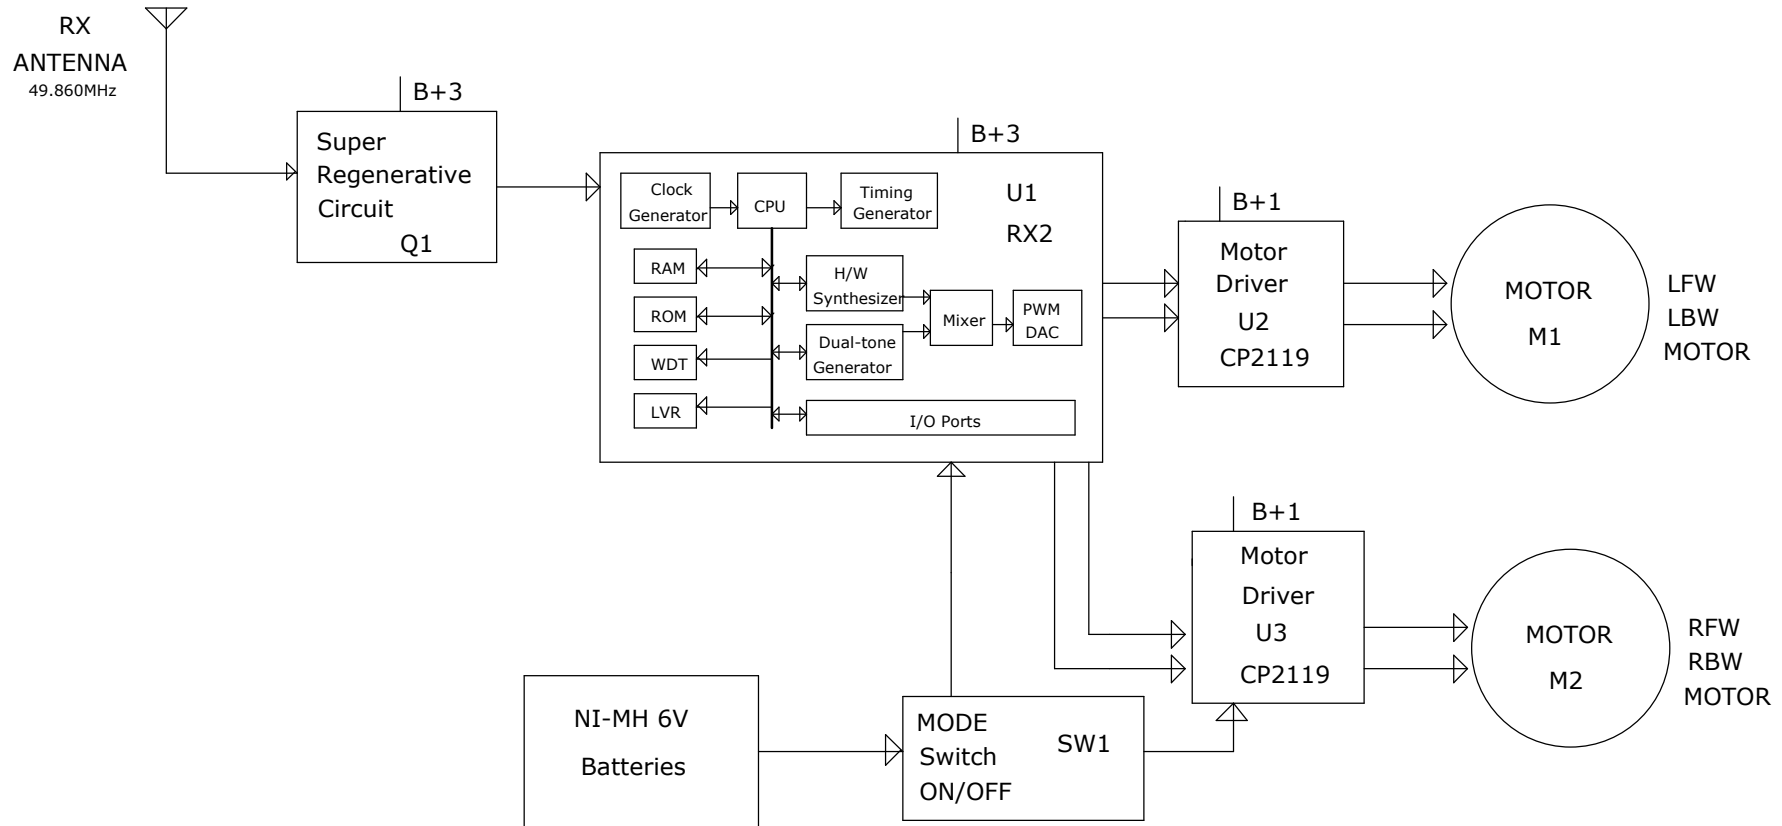

BLOCK DIAGRAM OF VERSION:- RX 49.860MHz

MODEL NO:- 94155

MODEL NAME:VaporizR

APPLICANT:-TOY STATE INDUSTRIAL LTD

MODEL NO:-94155

PAGE NO:- 1 OF 2

DRAWN BY: Chen	DATED: 2015-6-15	COMPANY: TOY STATE INDUSTRIAL LTD		
CHECK BY: Xiao	DATED: 2015-6-15	MODEL: 94155 RX 49M BLOCK DIAGRAM		
APP.BY: Xiao	DATED: 2015-6-15	REV: 1.0	DRAWING NO:	SHEET: 1 OF 2