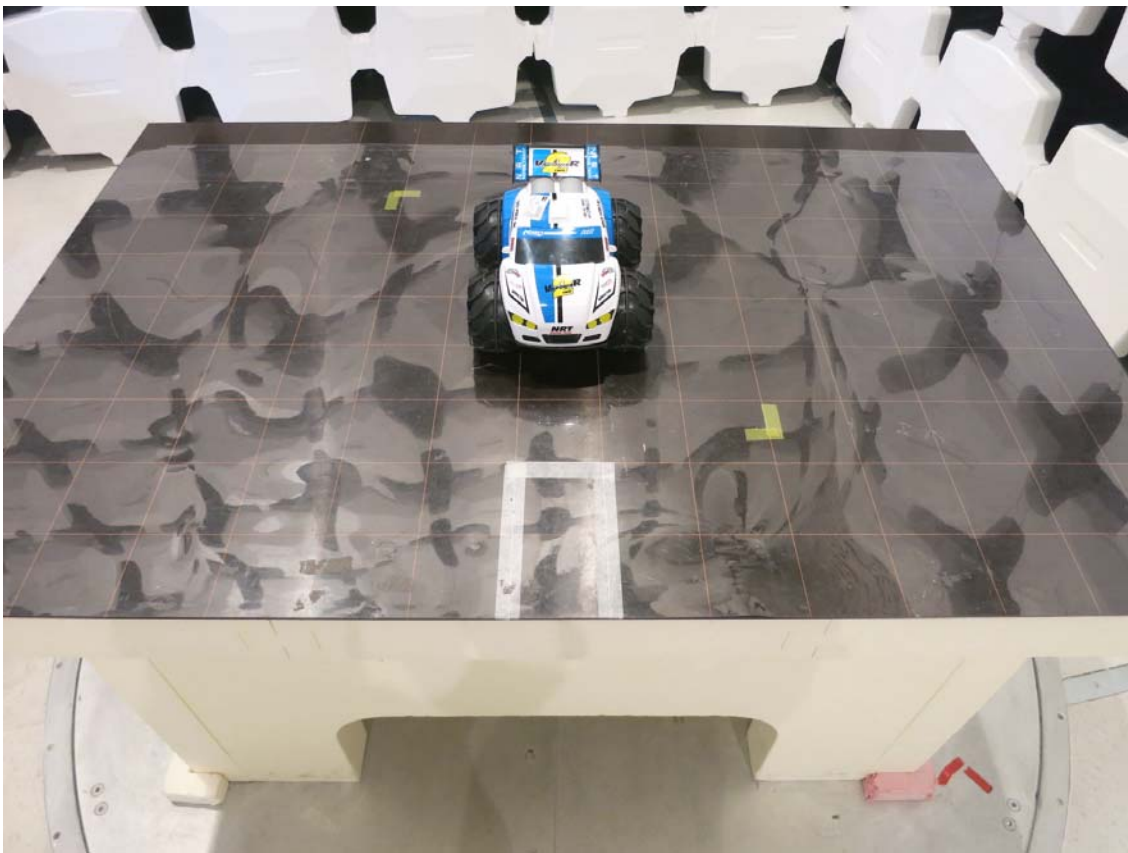

## Configuration Photographs

### Worst-Case Radiated Emissions

(Front View)

Model : 94156