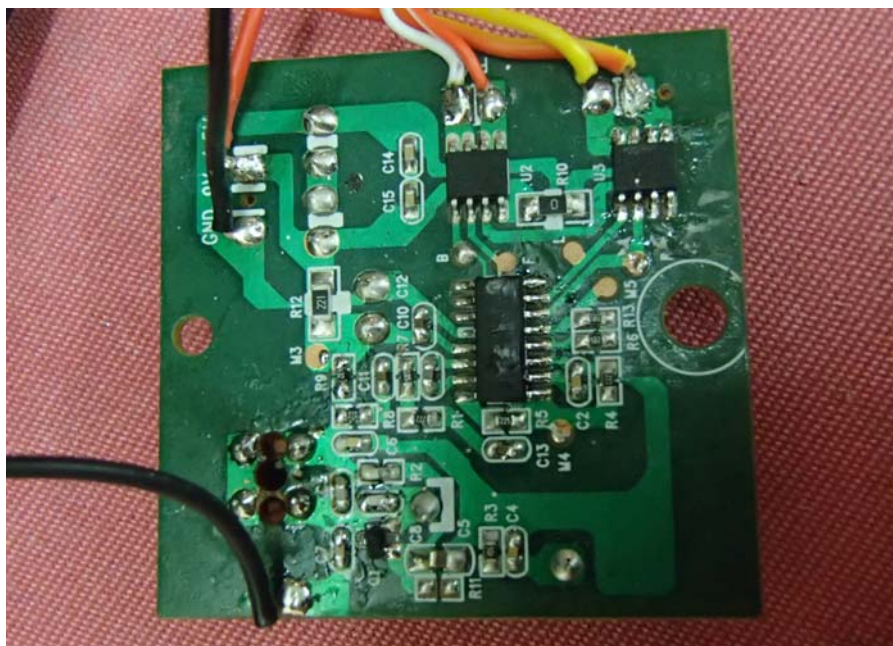

INTERTEK TESTING SERVICE

Report No.: 15070329HKG-001

Equipment Photographs

Model : 94156

(Internal)

INTERTEK TESTING SERVICE

Report No.: 15070329HKG-001

Equipment Photographs

Model : 94156

(Internal)

INTERTEK TESTING SERVICE

Report No.: 15070329HKG-001

Equipment Photographs

Model : 94156

(Internal)