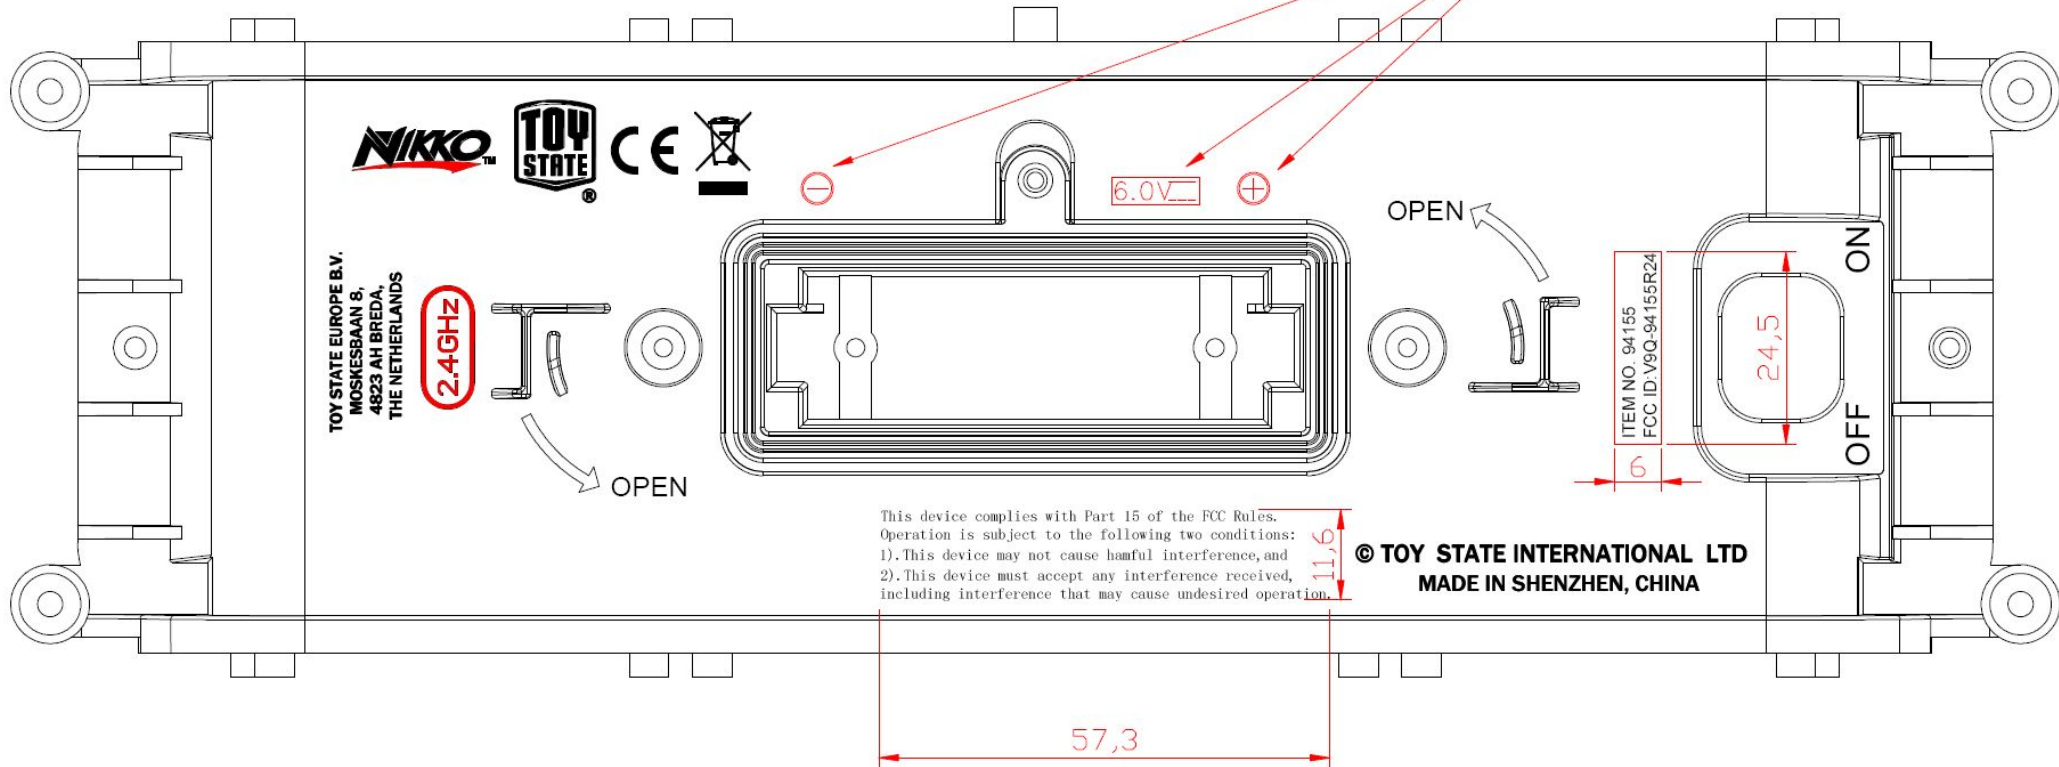

# 94155 Vaporiz R2

增加晒纹参考2D图档

Toy State Europe B.V.  
Breda The Netherlands

YAP

USA

CHINA

OPEN

MADE IN CHINA

OPEN

OPEN

ITEM: 24145  
ECCO ID: 190-24145R24

The vehicle complies with Part 18 of the EMC Directive.  
It is not intended for use in the following two conditions:  
1. In the presence of any large amount of electromagnetic  
radiation, which may cause the vehicle to malfunction.  
2. In the presence of any large amount of electromagnetic  
radiation, which may cause the vehicle to malfunction.