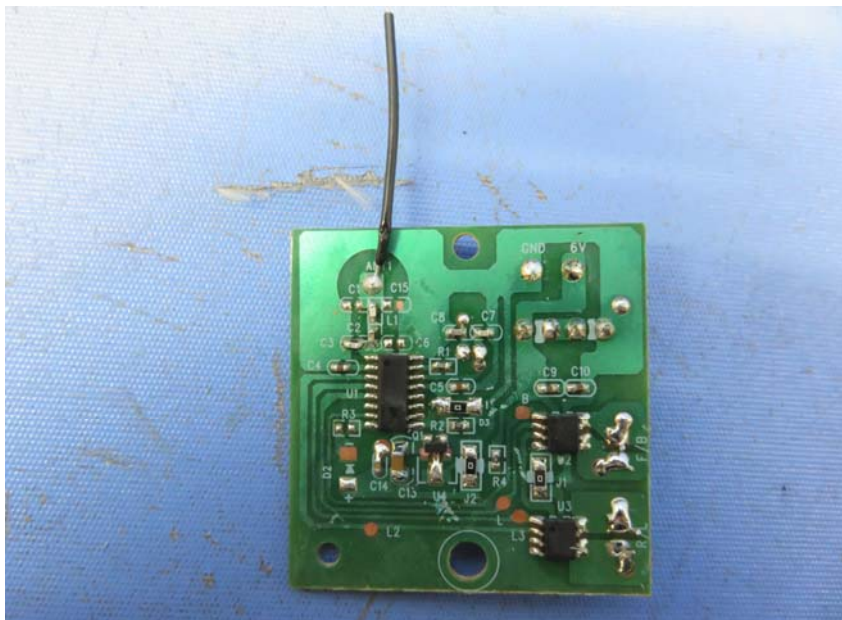


INTERTEK TESTING SERVICE

Report No.: 16011241HKG-002

Equipment Photographs

Model : 94156

(Internal)

INTERTEK TESTING SERVICE

Report No.: 16011241HKG-002

Equipment Photographs

Model : 94156

(Internal)

INTERTEK TESTING SERVICE

Report No.: 16011241HKG-002

Equipment Photographs

Model : 94156

(Internal)

INTERTEK TESTING SERVICE

Report No.: 16011241HKG-002

Equipment Photographs

Model : 94156

(Internal)

INTERTEK TESTING SERVICE

Report No.: 16011241HKG-002

Equipment Photographs

Model : 94156