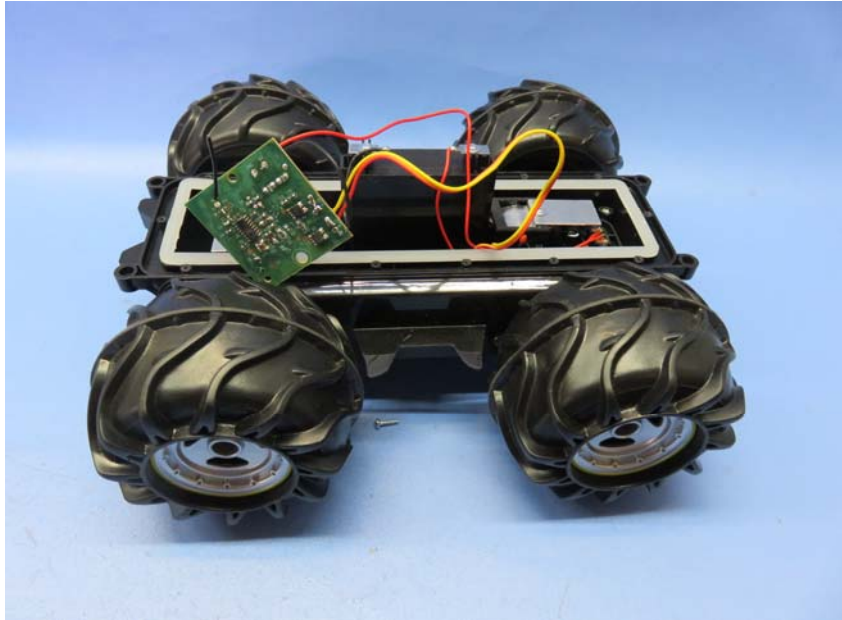


INTERTEK TESTING SERVICE

Report No.: 16011241HKG-002

Equipment Photographs

Model : 94156

(Internal)

INTERTEK TESTING SERVICE

Report No.: 16011241HKG-002

Equipment Photographs

Model : 94156

(Internal)

INTERTEK TESTING SERVICE

Report No.: 16011241HKG-002

Equipment Photographs

Model : 94156

(Internal)

INTERTEK TESTING SERVICE

Report No.: 16011241HKG-002

Equipment Photographs

Model : 94156

(Internal)

INTERTEK TESTING SERVICE

Report No.: 16011241HKG-002

Equipment Photographs

Model : 94156