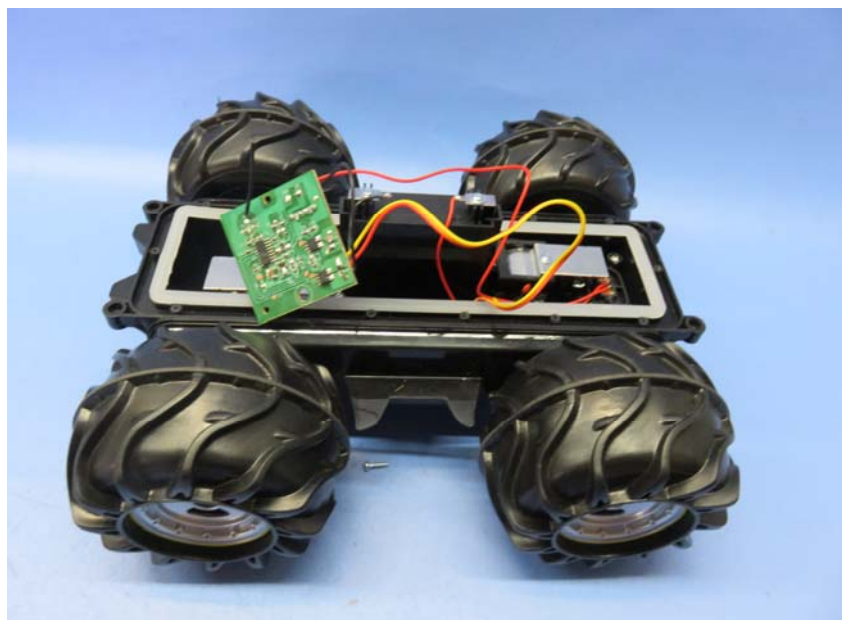


INTERTEK TESTING SERVICE

Report No.: 16011241HKG-002

Equipment Photographs

Model : 94156

(Internal)

INTERTEK TESTING SERVICE

Report No.: 16011241HKG-002

Equipment Photographs

Model : 94156

(Internal)

INTERTEK TESTING SERVICE

Report No.: 16011241HKG-002

Equipment Photographs

Model : 94156

(Internal)

INTERTEK TESTING SERVICE