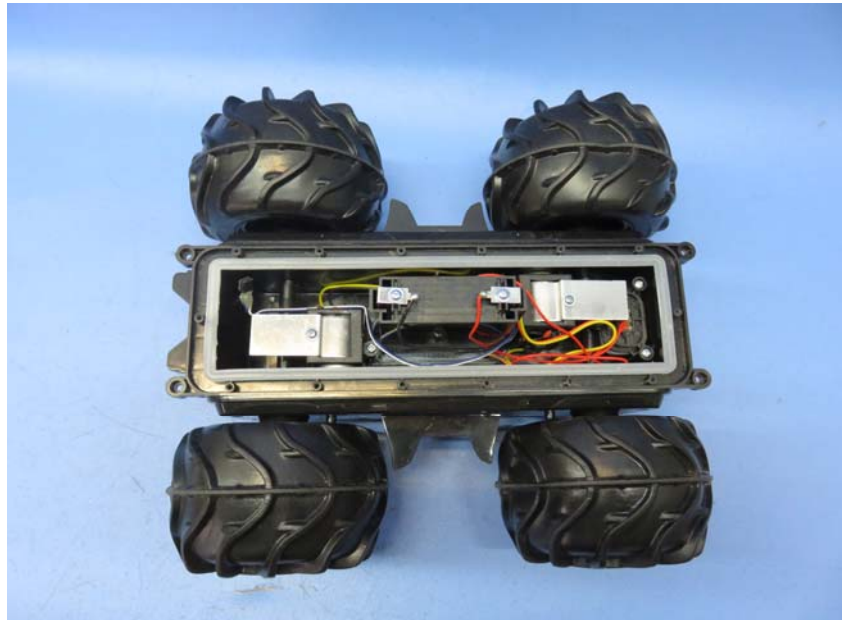


INTERTEK TESTING SERVICE

Report No.: 16011241HKG-002

Equipment Photographs

Model : 94156

(Internal)

INTERTEK TESTING SERVICE

Report No.: 16011241HKG-002

Equipment Photographs

Model : 94156

(Internal)

INTERTEK TESTING SERVICE

Report No.: 16011241HKG-002

Equipment Photographs

Model : 94156

(Internal)

INTERTEK TESTING SERVICE

Report No.: 16011241HKG-002

Equipment Photographs

Model : 94156

(Internal)

INTERTEK TESTING SERVICE

Report No.: 16011241HKG-002

Equipment Photographs

Model : 94156

Equipment Photographs

Model : 94156

(Internal)