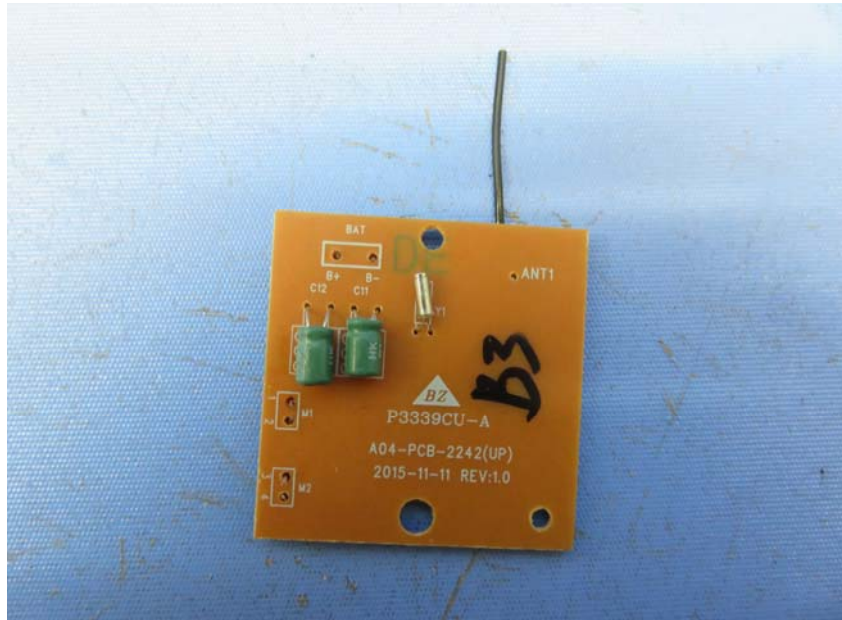


INTERTEK TESTING SERVICE

Report No.: 16011241HKG-002

Equipment Photographs

Model : 94156

(Internal)

INTERTEK TESTING SERVICE

Report No.: 16011241HKG-002

Equipment Photographs

Model : 94156

(Internal)

INTERTEK TESTING SERVICE

Report No.: 16011241HKG-002

Equipment Photographs

Model : 94156

(Internal)

INTERTEK TESTING SERVICE

Report No.: 16011241HKG-002

Equipment Photographs

Model : 94156

(Internal)

INTERTEK TESTING SERVICE

Report No.: 16011241HKG-002

Equipment Photographs

Model : 94156