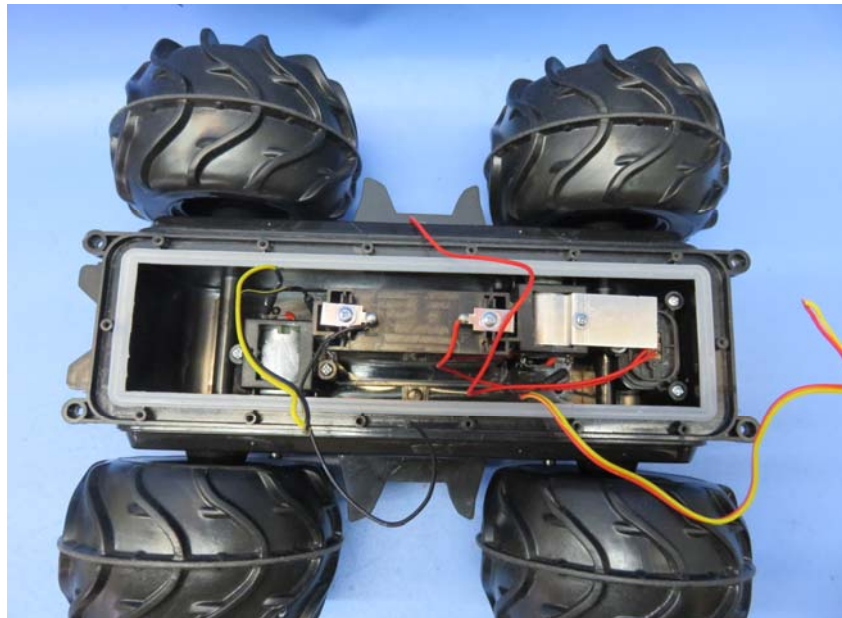


INTERTEK TESTING SERVICE

Report No.: 16011241HKG-002

Equipment Photographs

Model : 94156

(Internal)

INTERTEK TESTING SERVICE

Report No.: 16011241HKG-002

Equipment Photographs

Model : 94156

(Internal)

INTERTEK TESTING SERVICE

Report No.: 16011241HKG-002

Equipment Photographs

Model : 94156

(Internal)

INTERTEK TESTING SERVICE

Report No.: 16011241HKG-002

Equipment Photographs

Model : 94156

(Internal)

INTERTEK TESTING SERVICE

Report No.: 16011241HKG-002

Equipment Photographs

Model : 94156