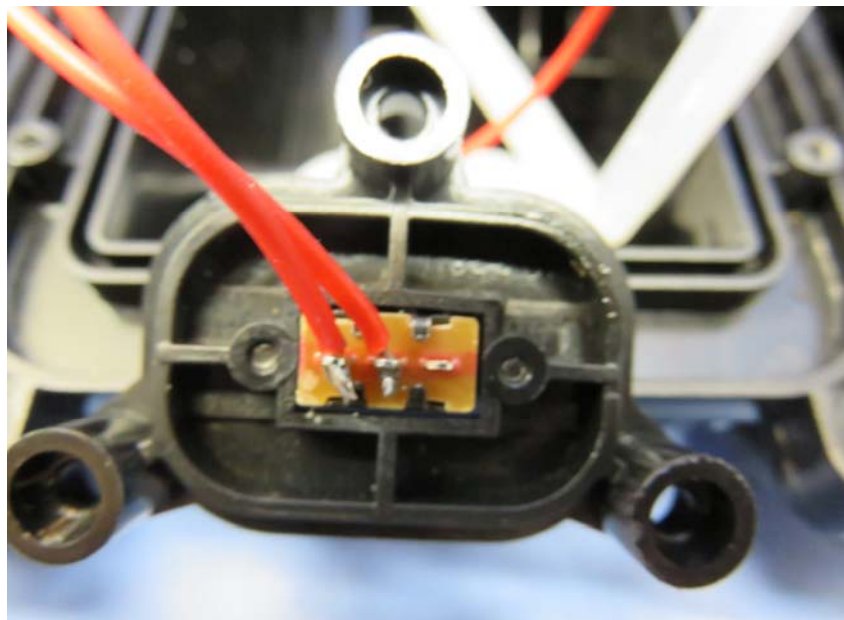

(Internal)

INTERTEK TESTING SERVICE

Report No.: 16011241HKG-002

Equipment Photographs

Model : 94156

(Internal)

INTERTEK TESTING SERVICE

Report No.: 16011241HKG-002