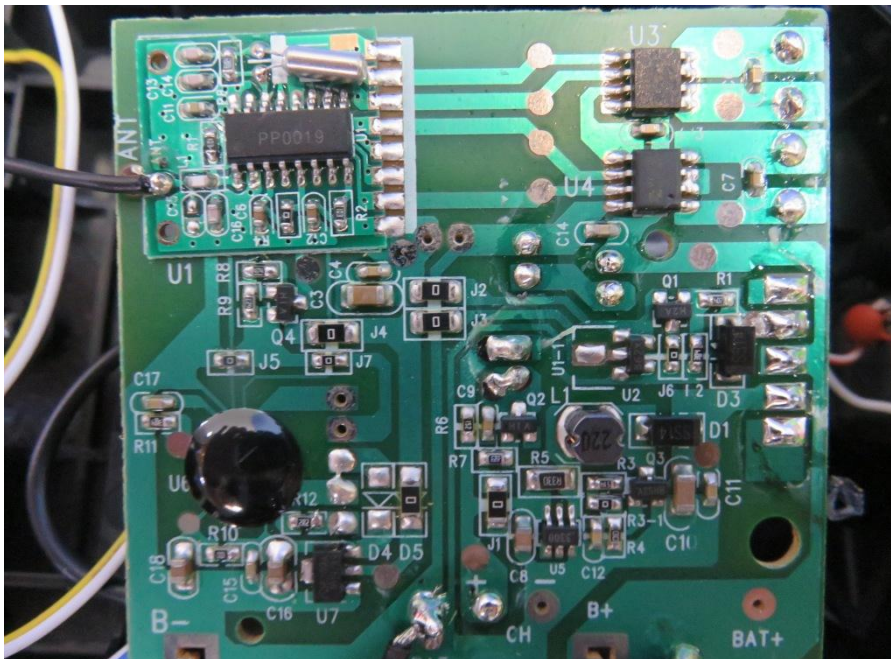

INTERTEK TESTING SERVICE

Report No.: 16050774HKG-001

Equipment Photographs

Model : 94501

(Internal)

INTERTEK TESTING SERVICE

Report No.: 16050774HKG-001

Equipment Photographs

Model : 94501

(Internal)

Equipment Photographs

INTERTEK TESTING SERVICE

Report No.: 16050774HKG-001

Model : 94501

(Internal)

Equipment Photographs