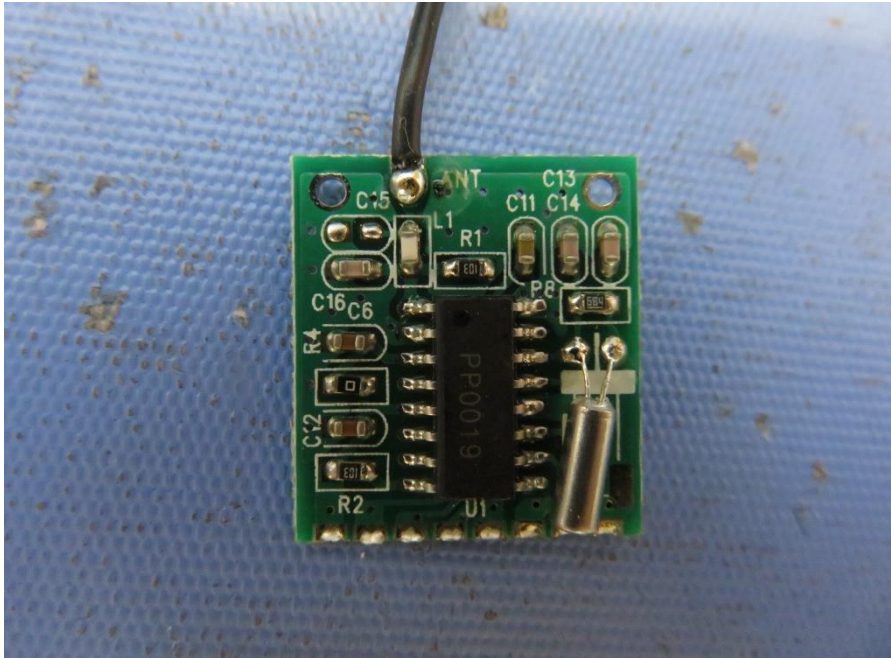

Model : 94501

(Internal)

Equipment Photographs

INTERTEK TESTING SERVICE

Report No.: 16050774HKG-001

Model : 94501

(Internal)

Equipment Photographs