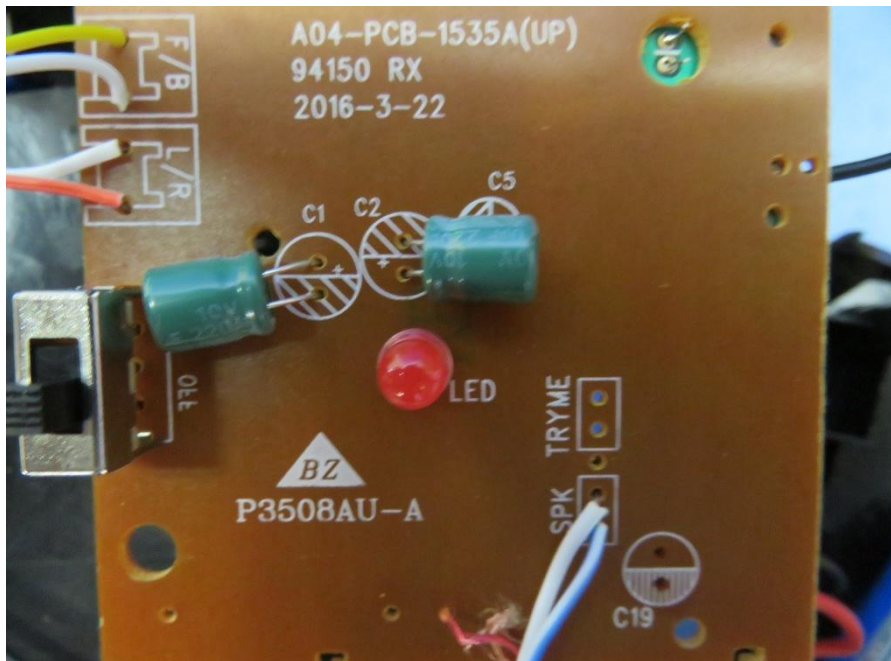

INTERTEK TESTING SERVICE

Report No.: 16050774HKG-001

Equipment Photographs

Model : 94501

(Internal)

INTERTEK TESTING SERVICE

Report No.: 16050774HKG-001

Equipment Photographs

Model : 94501

(Internal)

Equipment Photographs

INTERTEK TESTING SERVICE

Report No.: 16050774HKG-001

Model : 94501

(Internal)

Equipment Photographs