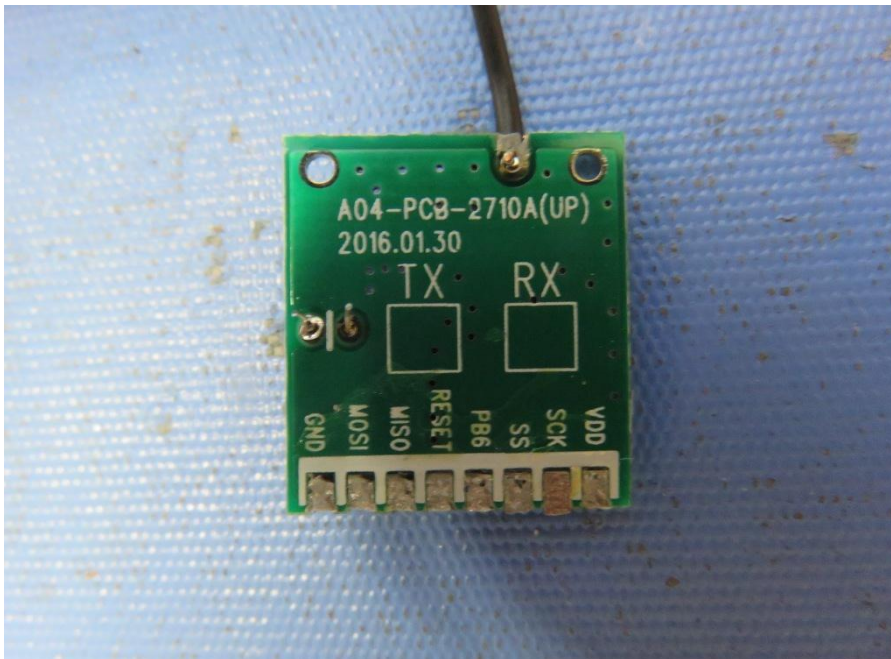

INTERTEK TESTING SERVICE

Report No.: 16050774HKG-001

Equipment Photographs

Model : 94501

(Internal)

INTERTEK TESTING SERVICE

Report No.: 16050774HKG-001

Equipment Photographs

Model : 94501

(Internal)

Equipment Photographs

INTERTEK TESTING SERVICE

Report No.: 16050774HKG-001

Model : 94501

(Internal)

Equipment Photographs