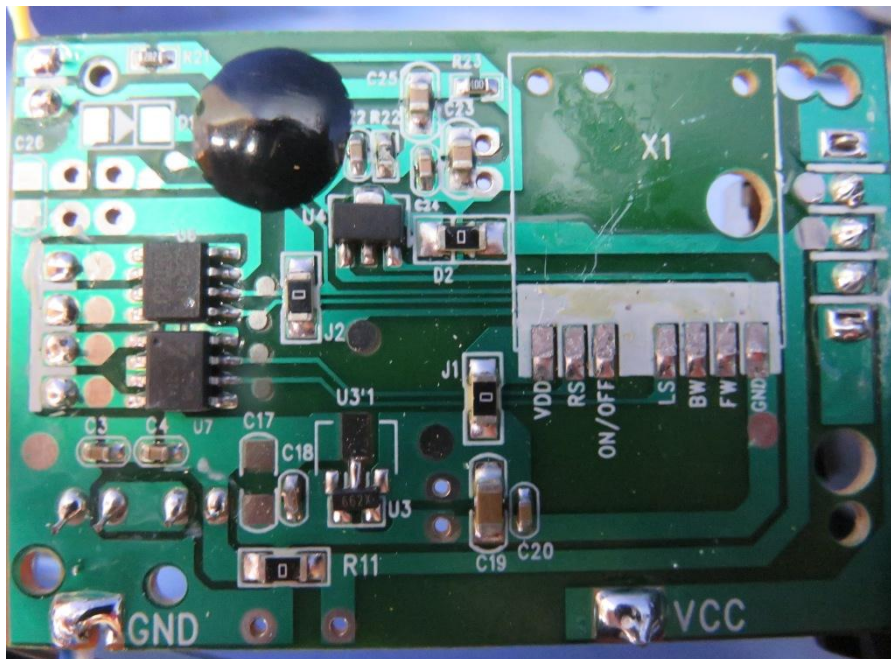

INTERTEK TESTING SERVICE

Report No.: 16050774HKG-001

Equipment Photographs

Model : 94501

(Internal)

INTERTEK TESTING SERVICE

Report No.: 16050774HKG-001

Equipment Photographs

Model : 94501

(Internal)

Equipment Photographs

INTERTEK TESTING SERVICE

Report No.: 16050774HKG-001

Model : 94501

(Internal)

Equipment Photographs