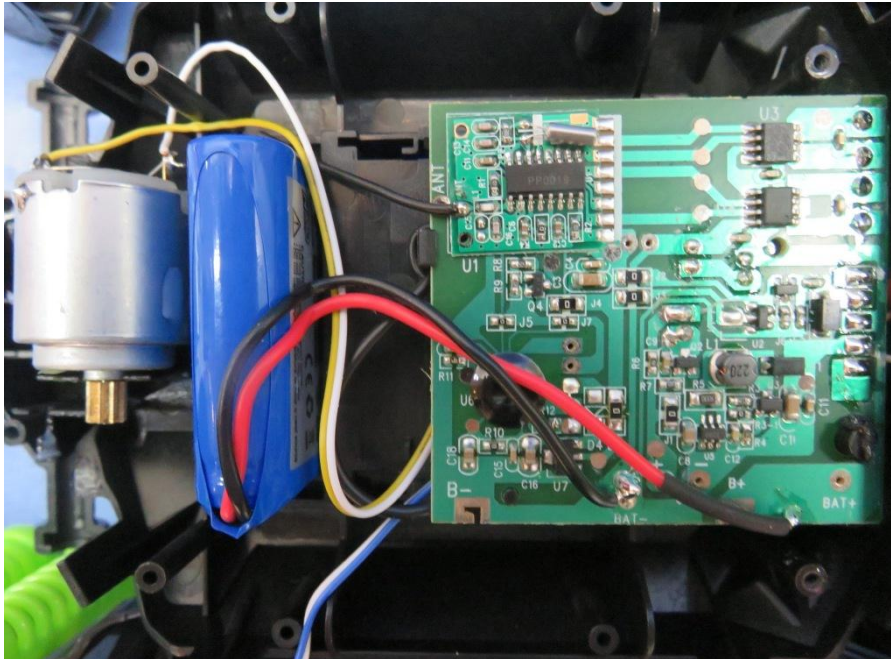

INTERTEK TESTING SERVICE

Report No.: 16050774HKG-001

Equipment Photographs

Model : 94501

(Internal)

INTERTEK TESTING SERVICE

Report No.: 16050774HKG-001

Equipment Photographs

Model : 94501

(Internal)

Equipment Photographs

INTERTEK TESTING SERVICE

Report No.: 16050774HKG-001

Model : 94501

(Internal)

Equipment Photographs