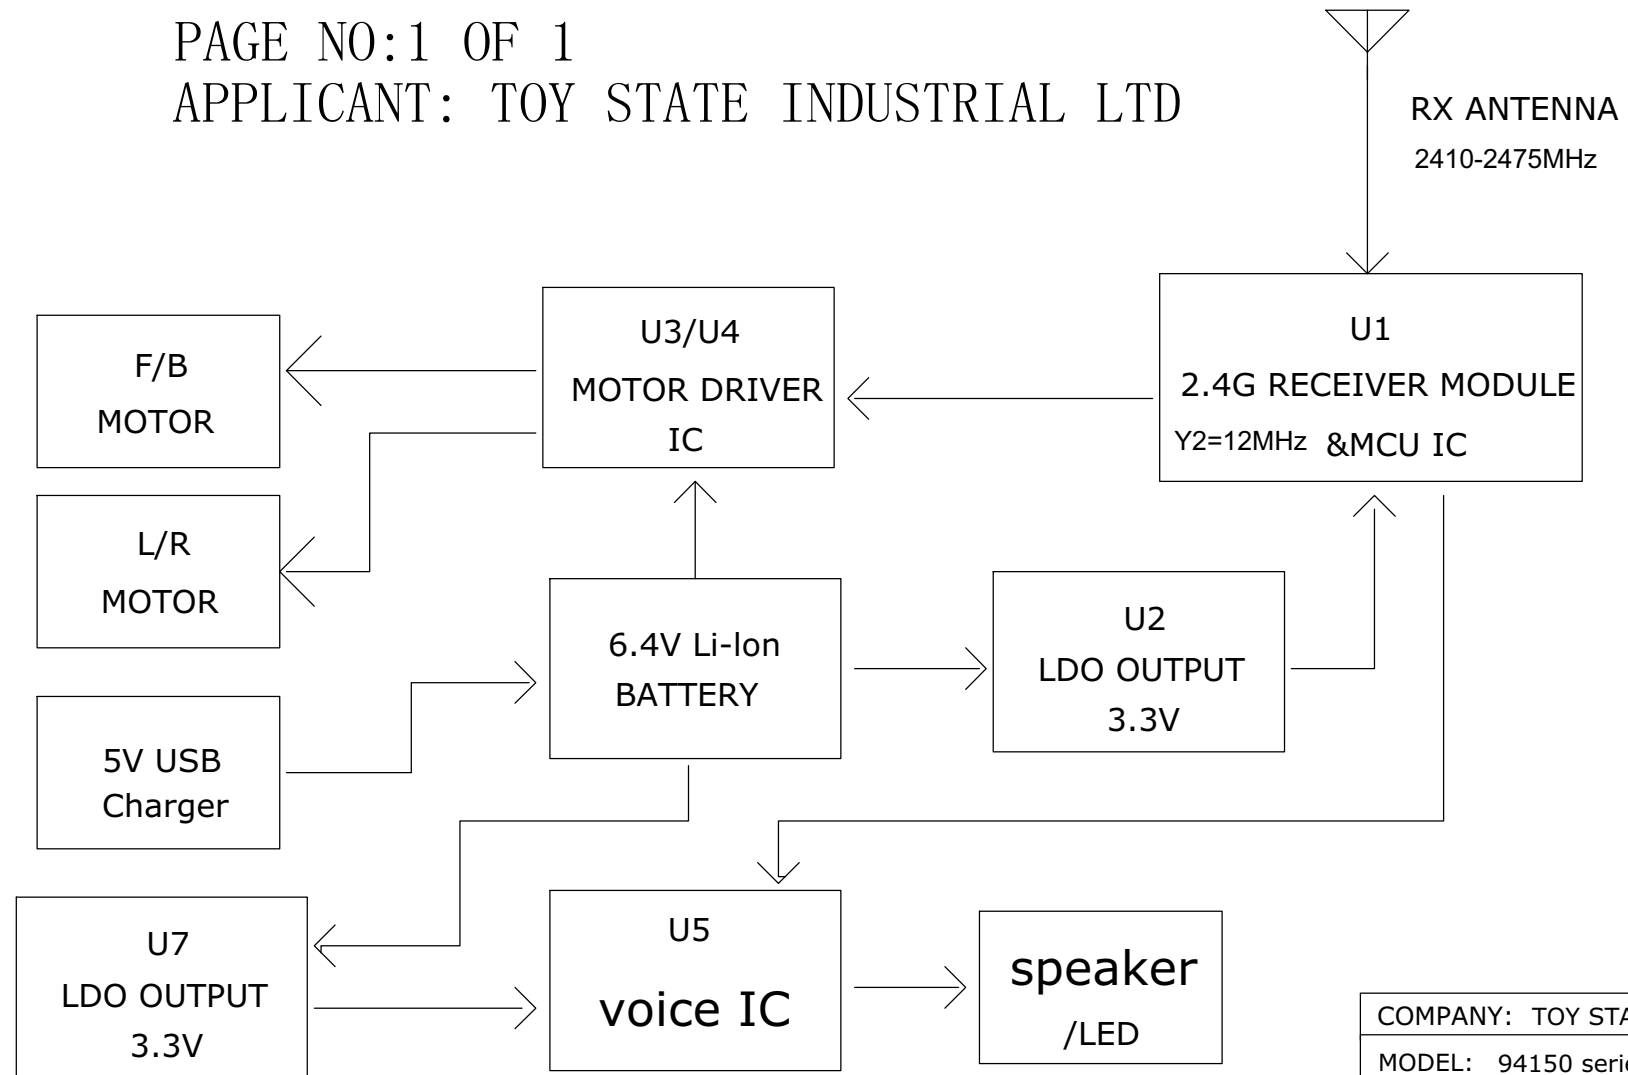

MODEL NO: 94150 series RX+USB(2.4GHz)

RX BLOCK DIAGRAM

PAGE NO:1 OF 1

APPLICANT: TOY STATE INDUSTRIAL LTD

COMPANY: TOY STATE INDUSTRIAL LTD	
MODEL: 94150 series RX+USB(2.4GHz)	
VER: A	
DWN. Tao	DATE: 2016-4-18
CHK. Wang	DATE: 2016-4-18
APP. Xiao	DATE: 2016-4-18