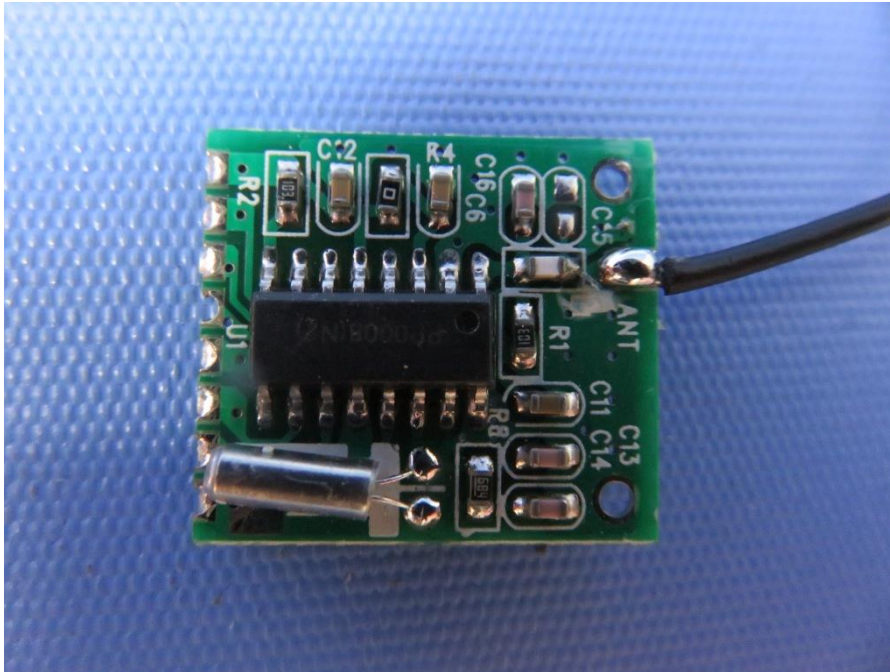

Model : 94153

(Internal)

INTERTEK TESTING SERVICE

Report No.: 16050774HKG-001

Equipment Photographs

Model : 94153

(Internal)

INTERTEK TESTING SERVICE