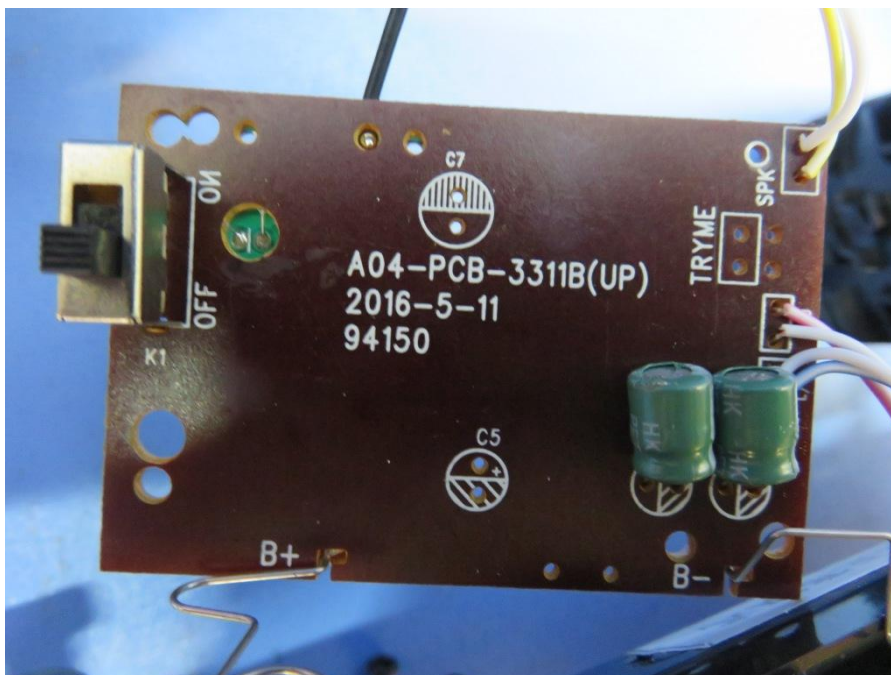

INTERTEK TESTING SERVICE

Report No.: 16050774HKG-001

Equipment Photographs

Model : 94153

(Internal)

INTERTEK TESTING SERVICE

Report No.: 16050774HKG-001

Equipment Photographs

Model : 94153

(Internal)

INTERTEK TESTING SERVICE

Report No.: 16050774HKG-001

Equipment Photographs

Model : 94153

(Internal)

INTERTEK TESTING SERVICE

Report No.: 16050774HKG-001

Equipment Photographs

Model : 94153

(Internal)