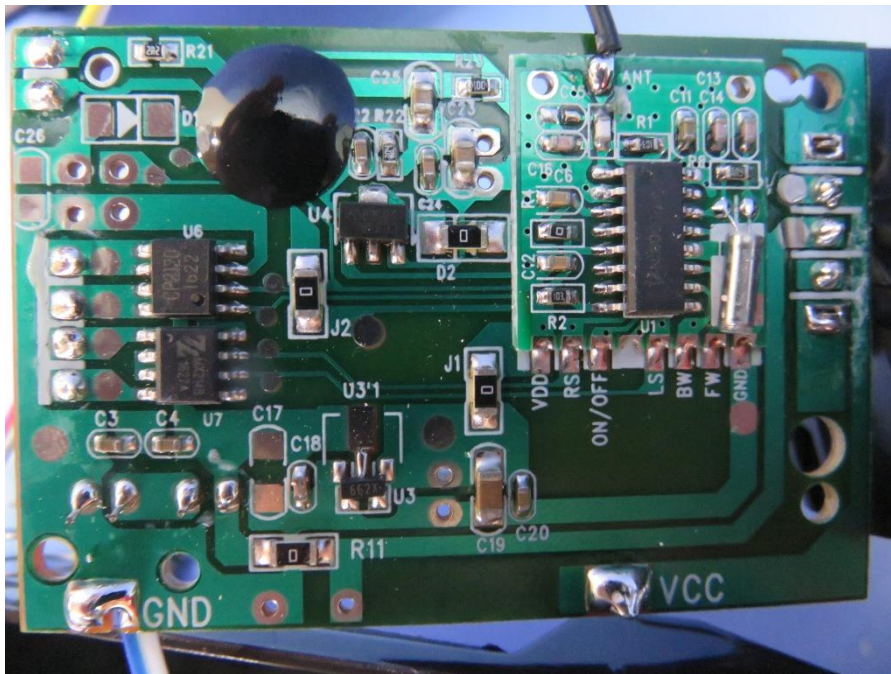

INTERTEK TESTING SERVICE

Report No.: 16050774HKG-001

Equipment Photographs

Model : 94153

(Internal)

INTERTEK TESTING SERVICE

Report No.: 16050774HKG-001

Equipment Photographs

Model : 94153

(Internal)

INTERTEK TESTING SERVICE

Report No.: 16050774HKG-001

Equipment Photographs

Model : 94153

(Internal)

INTERTEK TESTING SERVICE