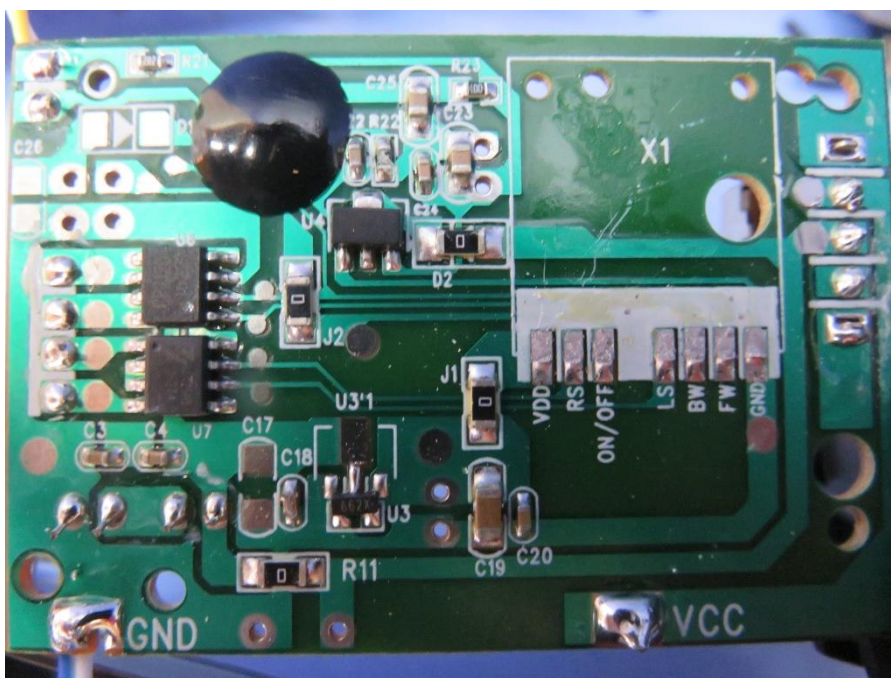

INTERTEK TESTING SERVICE

Report No.: 16050774HKG-001

Equipment Photographs

Model : 94153

(Internal)

INTERTEK TESTING SERVICE

Report No.: 16050774HKG-001

Equipment Photographs

Model : 94153

(Internal)

INTERTEK TESTING SERVICE

Report No.: 16050774HKG-001

Equipment Photographs

Model : 94153

(Internal)

INTERTEK TESTING SERVICE