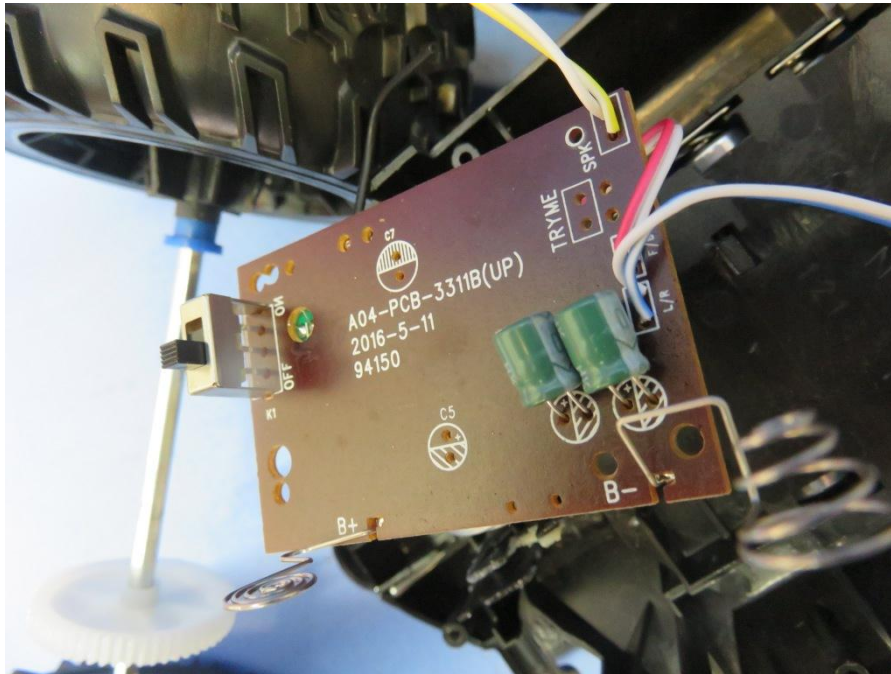

INTERTEK TESTING SERVICE

Report No.: 16050774HKG-001

Equipment Photographs

Model : 94153

(Internal)

INTERTEK TESTING SERVICE

Report No.: 16050774HKG-001

Equipment Photographs

Model : 94153

(Internal)

INTERTEK TESTING SERVICE

Report No.: 16050774HKG-001

Equipment Photographs

Model : 94153

(Internal)

INTERTEK TESTING SERVICE

Report No.: 16050774HKG-001

Equipment Photographs

Model : 94153

(Internal)