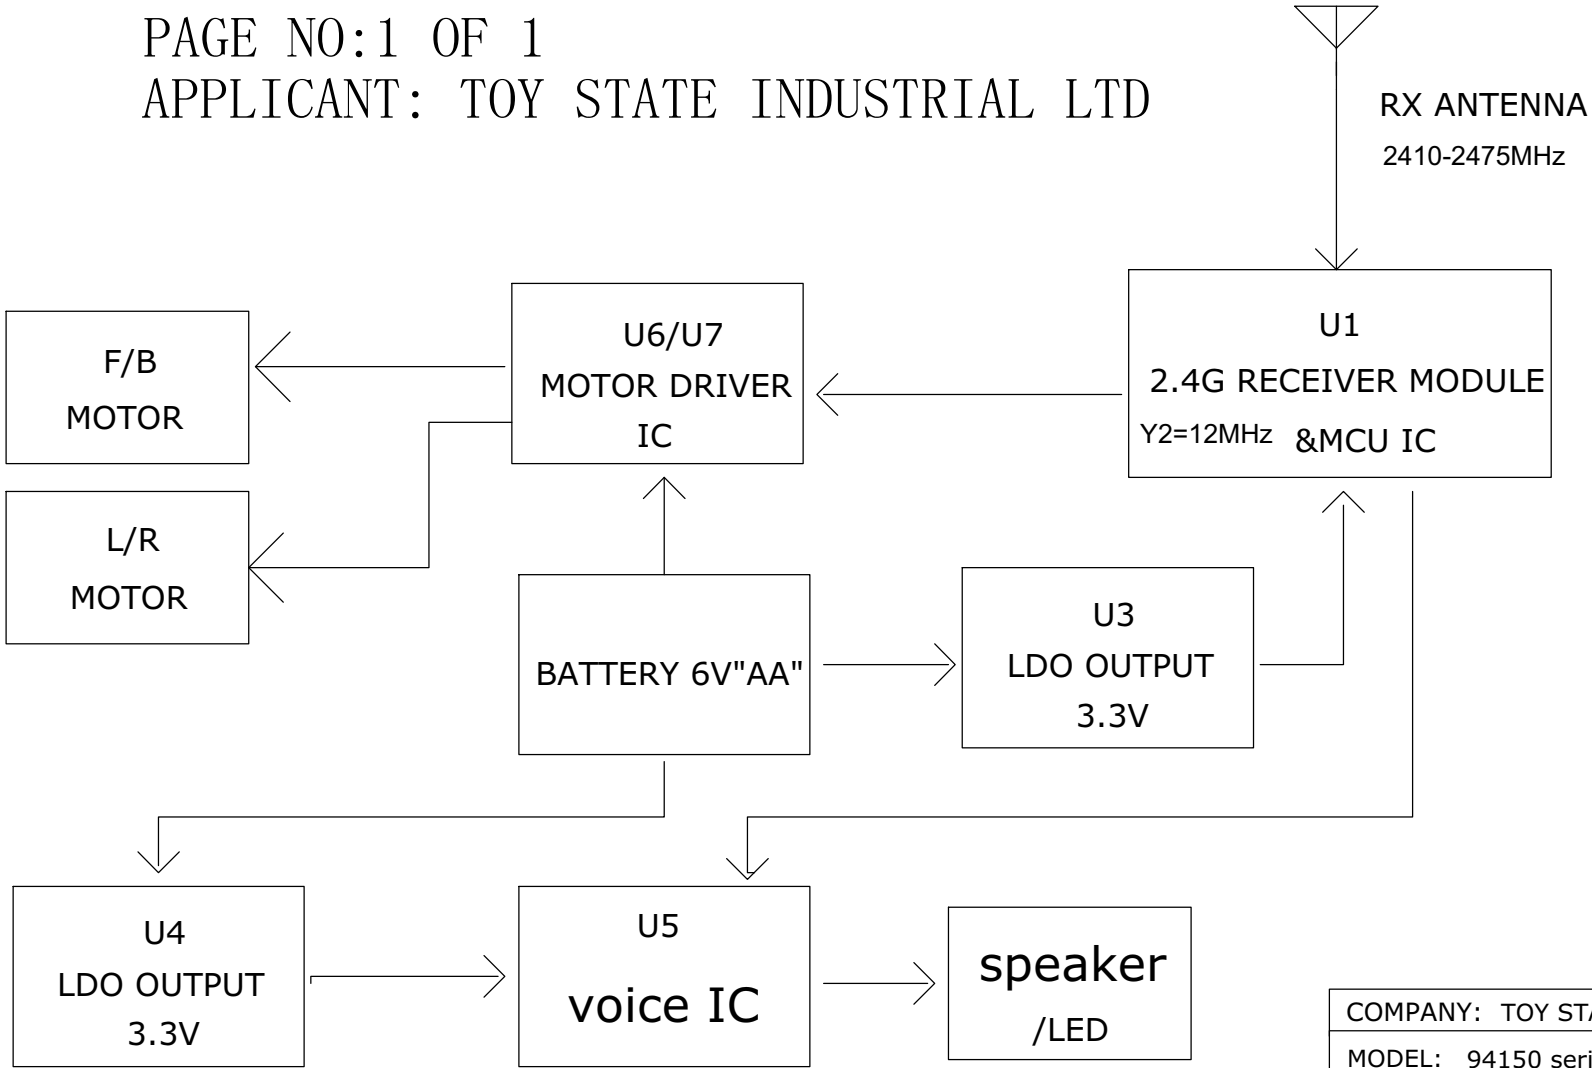

MODEL NO: 94150 series RX (2.4GHz)AA

RX BLOCK DIAGRAM

PAGE NO:1 OF 1

APPLICANT: TOY STATE INDUSTRIAL LTD

COMPANY: TOY STATE INDUSTRIAL LTD	
MODEL: 94150 series RX (2.4GHz)	
VER: A	
DWN. Tao	DATE: 2016-4-18
CHK. Wang	DATE: 2016-4-18
APP. Xiao	DATE: 2016-4-18