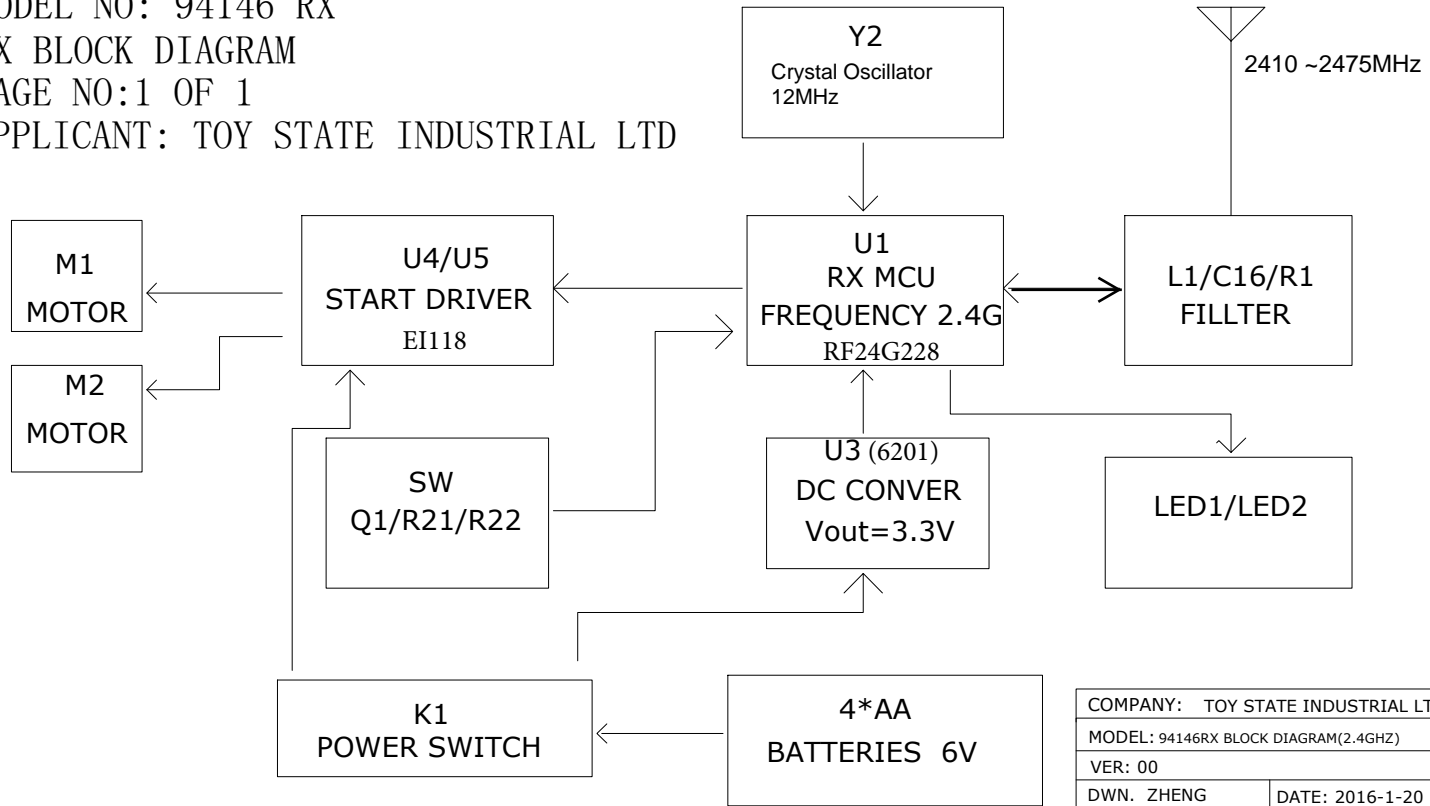

MODEL NO: 94146 RX
 RX BLOCK DIAGRAM
 PAGE NO:1 OF 1
 APPLICANT: TOY STATE INDUSTRIAL LTD

COMPANY: TOY STATE INDUSTRIAL LTD	
MODEL: 94146RX BLOCK DIAGRAM(2.4GHZ)	
VER: 00	
DWN. ZHENG	DATE: 2016-1-20
CHK. Wang	DATE: 2016-1-20
APP. Xiao	DATE: 2016-1-20

1. Block Diagram