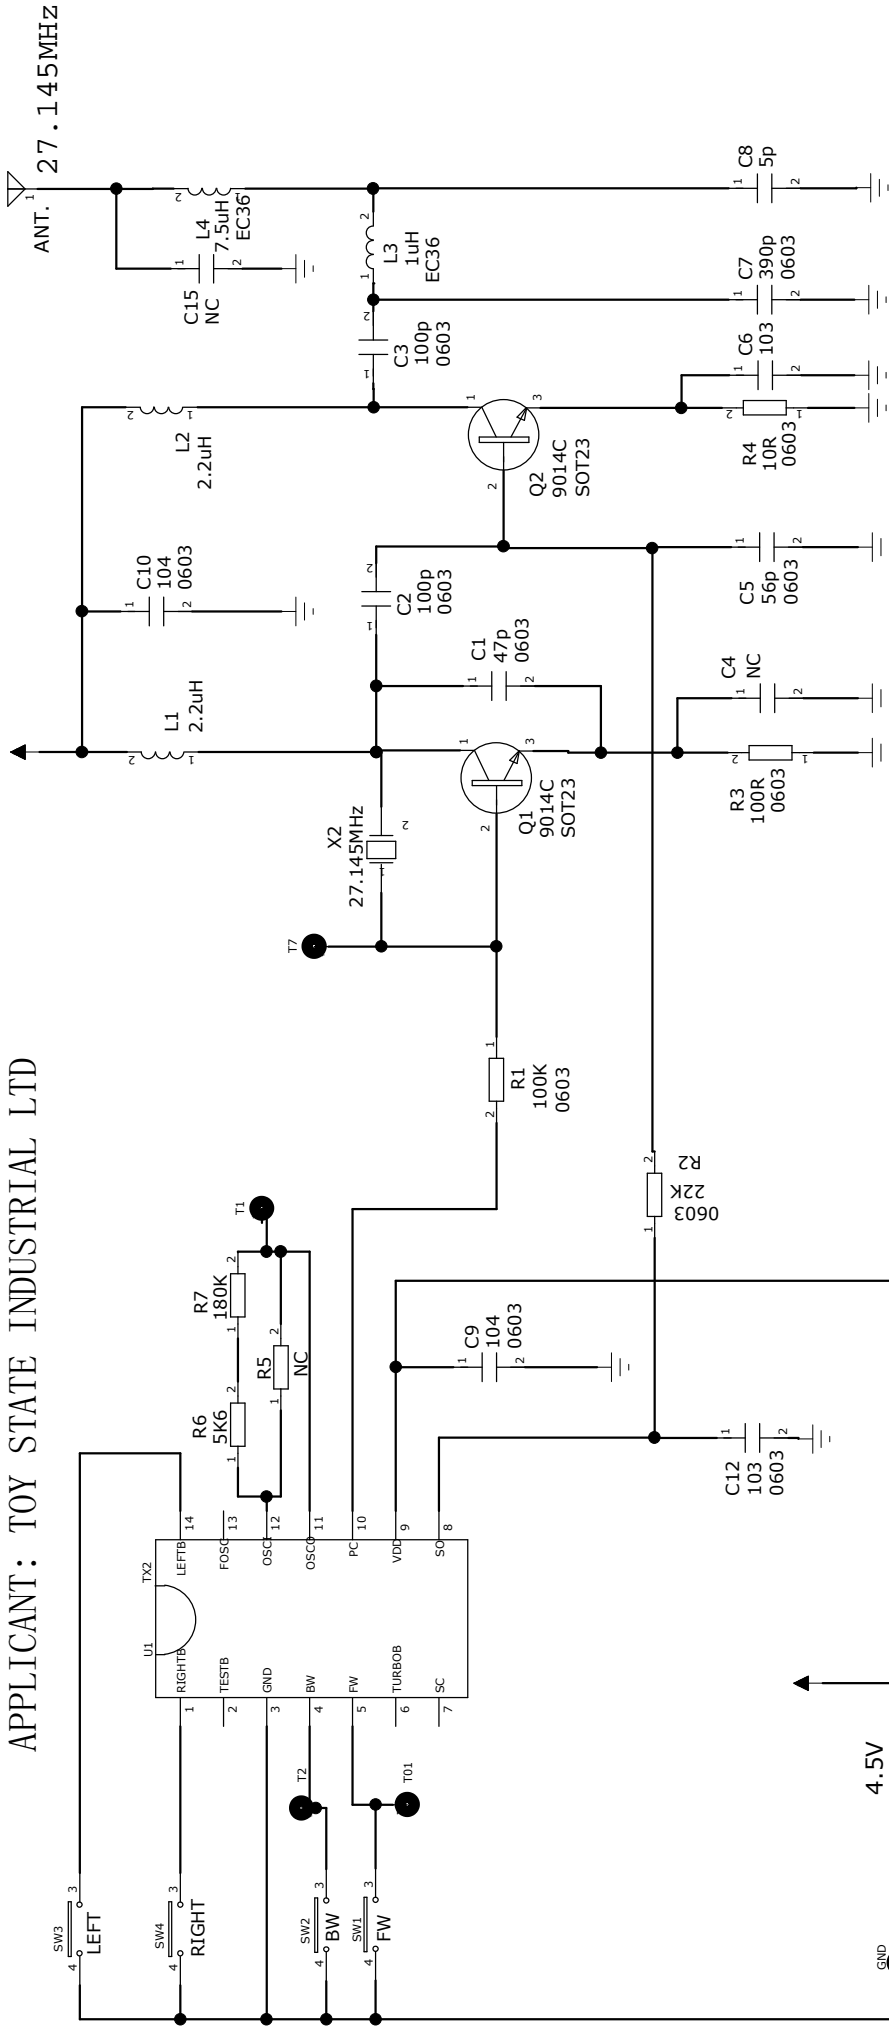

MODEL NO: 94146TX

TX CIRCUIT DIAGRAM

PAGE NO:1 OF 1

APPLICANT: TOY STATE INDUSTRIAL LTD

4.5V

SIZE "3*AAA"

FREQUENCY: 27.145MHZ

COMPANY: TOY STATE INDUSTRIAL LTD	
MODEL: 94146 TX 27.145MHZ	
VER:00	
DWN. ZHENG	DATE:2-JUN-2015
CHK. WANG	DATE:2-JUN-2015
APP. XIAO	DATE:2-JUN-2015