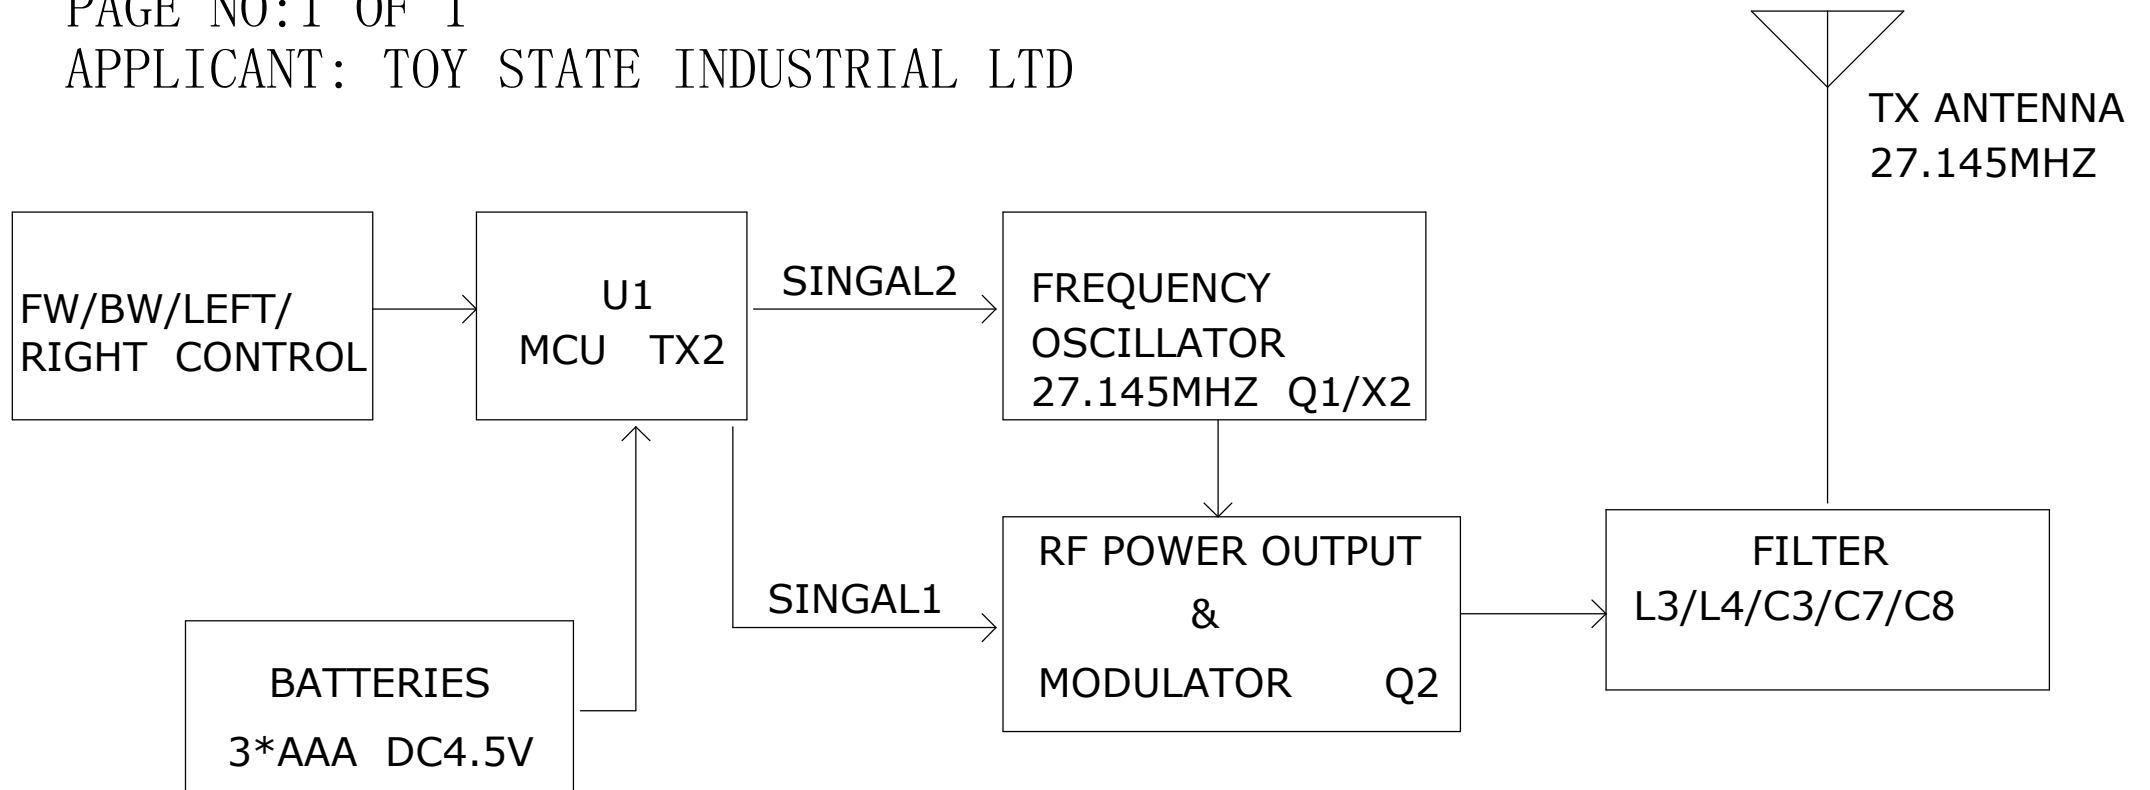

MODEL NO: 94146 TX 27.145MHZ

TX BLOCK DIAGRAM

PAGE NO:1 OF 1

APPLICANT: TOY STATE INDUSTRIAL LTD

COMPANY: TOY STATE INDUSTRIAL LTD	
MODEL: 94146 TX BLOCK DIAGRAM(27.145MHZ)	
VER: 00	
DWN. ZHENG	DATE: 2-Jun-2015
CHK. Wang	DATE: 2-Jun-2015
APP. Xiao	DATE: 2-Jun-2015