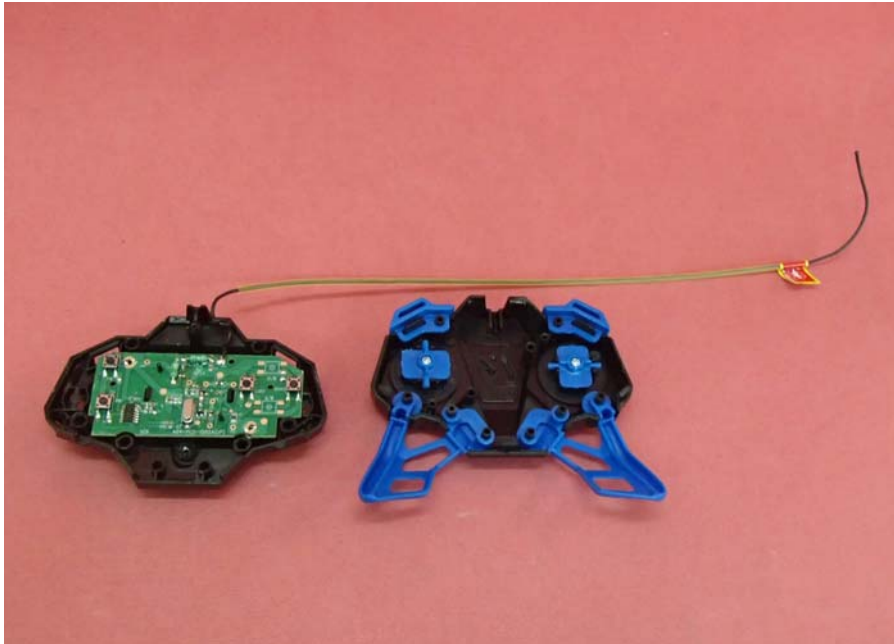

# INTERTEK TESTING SERVICE

---

Report No.: 15061175HKG-001

## Equipment Photographs

Model : 94146

(Internal)