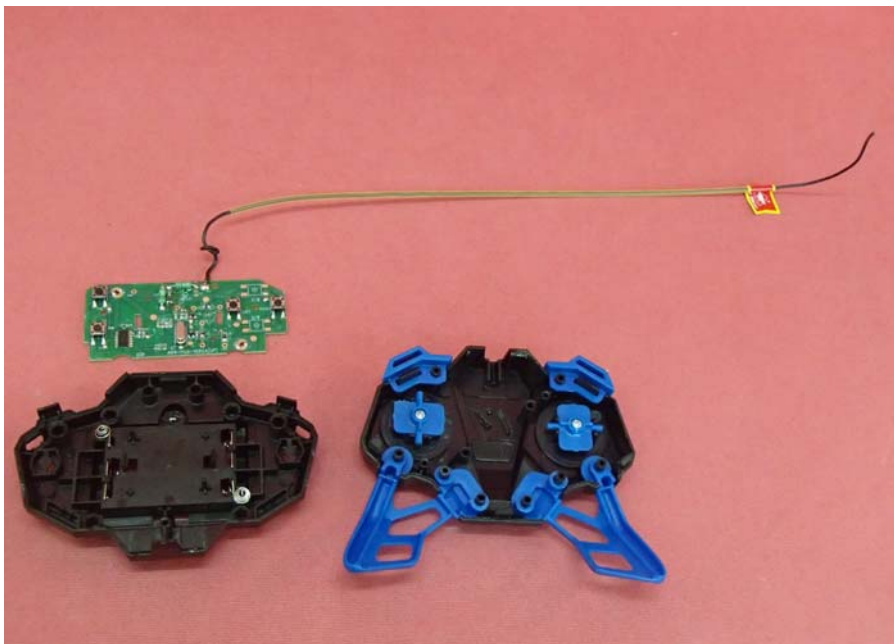

# INTERTEK TESTING SERVICE

---

Report No.: 15061175HKG-001

## Equipment Photographs

Model : 94146

(Internal)