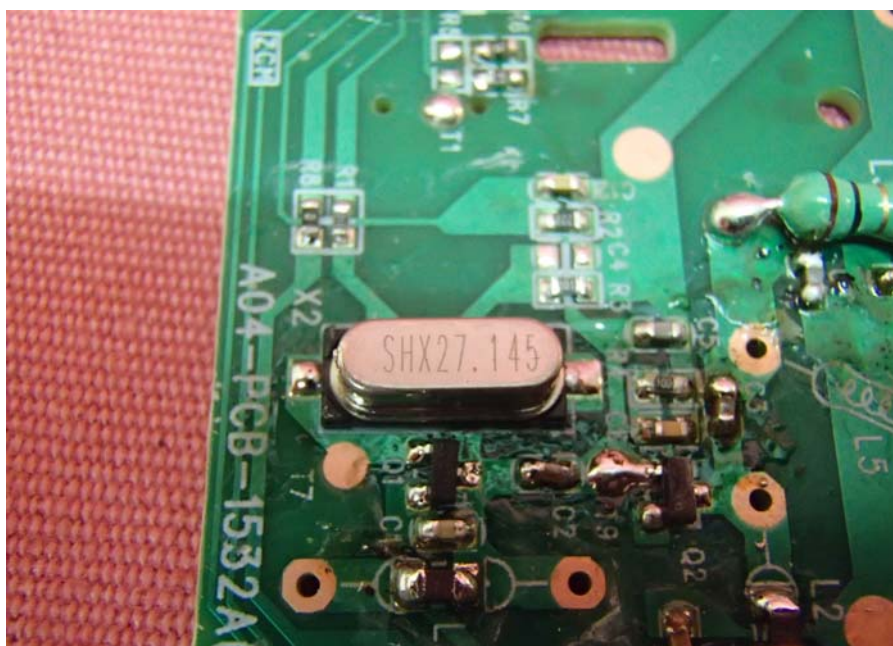

INTERTEK TESTING SERVICE

Report No.: 15061175HKG-001

Equipment Photographs

Model : 94146

(Internal)