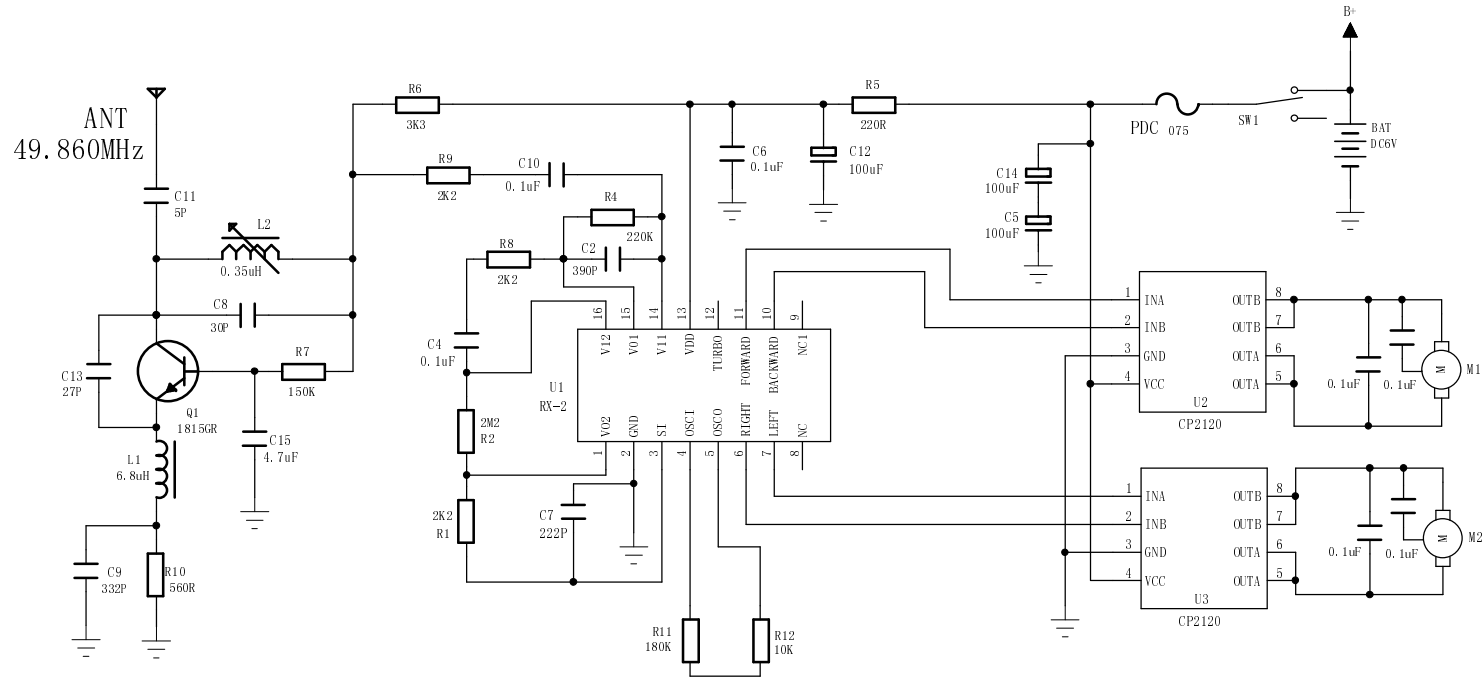

MODEL NO: 94145-RX
 RX CIRCUIT DIAGRAM
 PAGE NO:1 OF 1
 APPLICANT: TOY STATE INDUSTRIAL LTD

COMPANY: TOY STATE INDUSTRIAL LTD	
MODEL: 94145-RX	
VER:	
DRAWN BY: Zhou	DATE: 2015-May-23
CHECK BY: Wang	DATE: 2015-May-23
APP. BY: Xiao	DATE: 2015-May-23