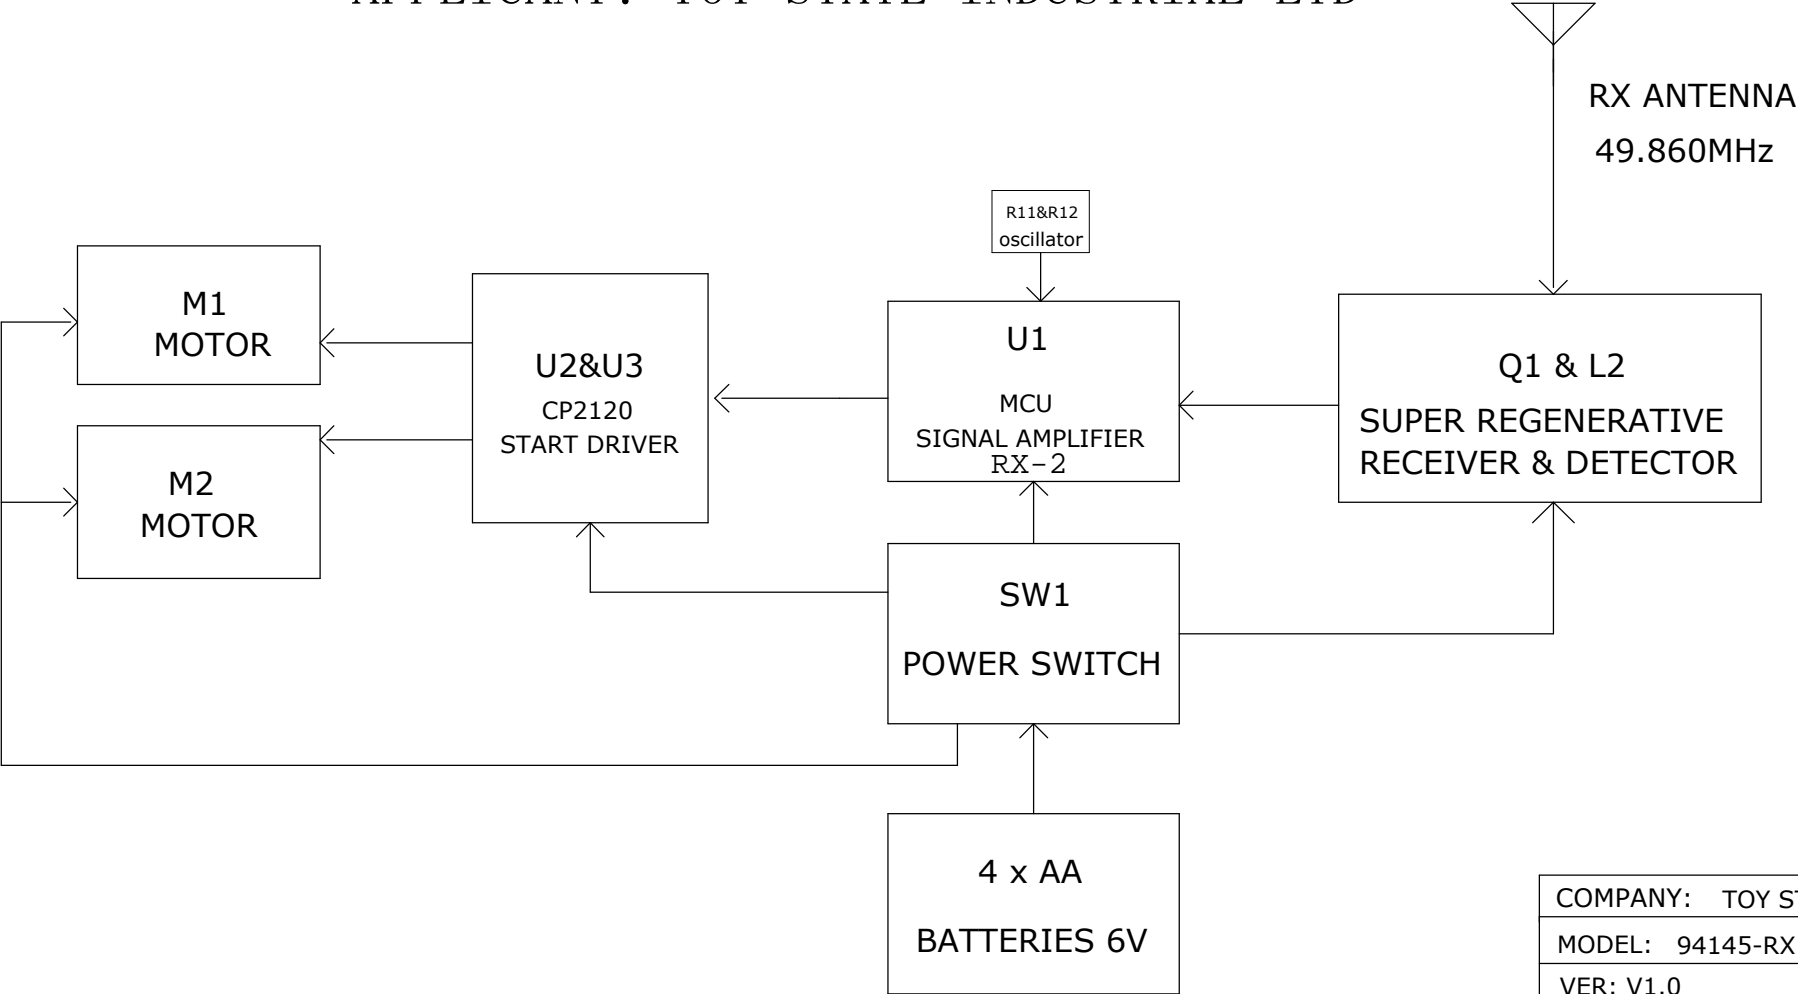

MODEL NO: 94145-RX
 RX BLOCK DIAGRAM
 PAGE NO:1 OF 1
 APPLICANT: TOY STATE INDUSTRIAL LTD

COMPANY: TOY STATE INDUSTRIAL LTD	
MODEL: 94145-RX	
VER: V1.0	
DWN. Zhou	DATE: 2015-May-05
CHK. Wang	DATE: 2015-May-05
APP. Xiao	DATE: 2015-May-05