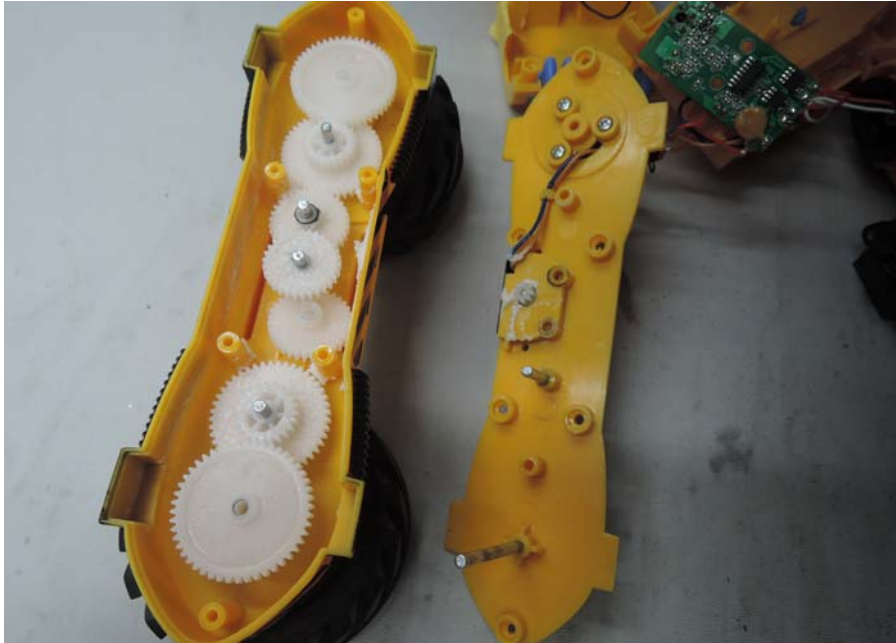


INTERTEK TESTING SERVICE

Report No.: 15041506HKG-001

Equipment Photographs

Model : 94196

(Internal)

INTERTEK TESTING SERVICE

Report No.: 15041506HKG-001

Equipment Photographs

Model : 94196

(Internal)

INTERTEK TESTING SERVICE

Report No.: 15041506HKG-001

Equipment Photographs

Model : 94196

(Internal)

INTERTEK TESTING SERVICE

Report No.: 15041506HKG-001

Equipment Photographs

Model : 94196

(Internal)