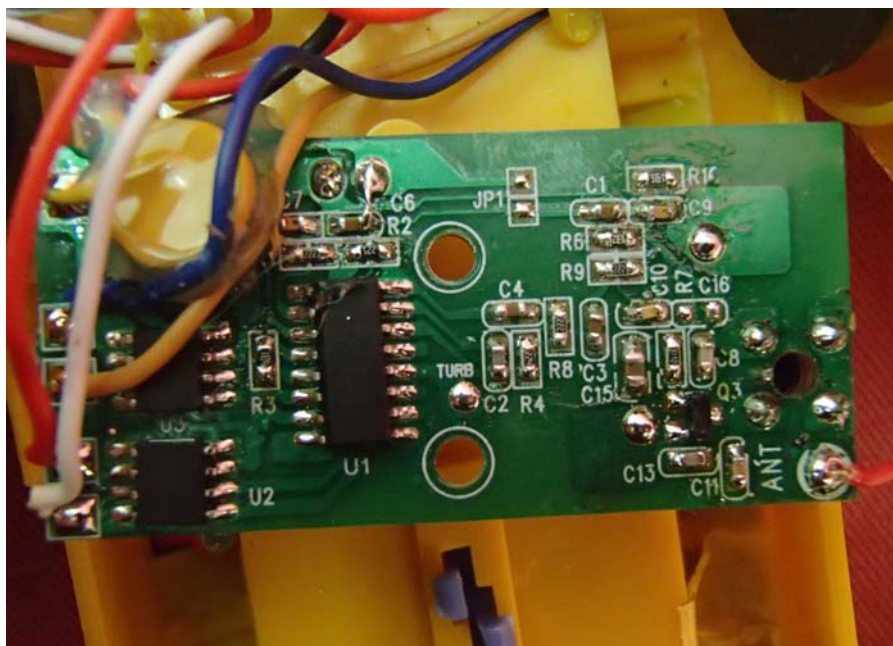

Model : 94196

(Internal)

INTERTEK TESTING SERVICE

Report No.: 15041506HKG-001

Equipment Photographs

Model : 94196

(Internal)

INTERTEK TESTING SERVICE