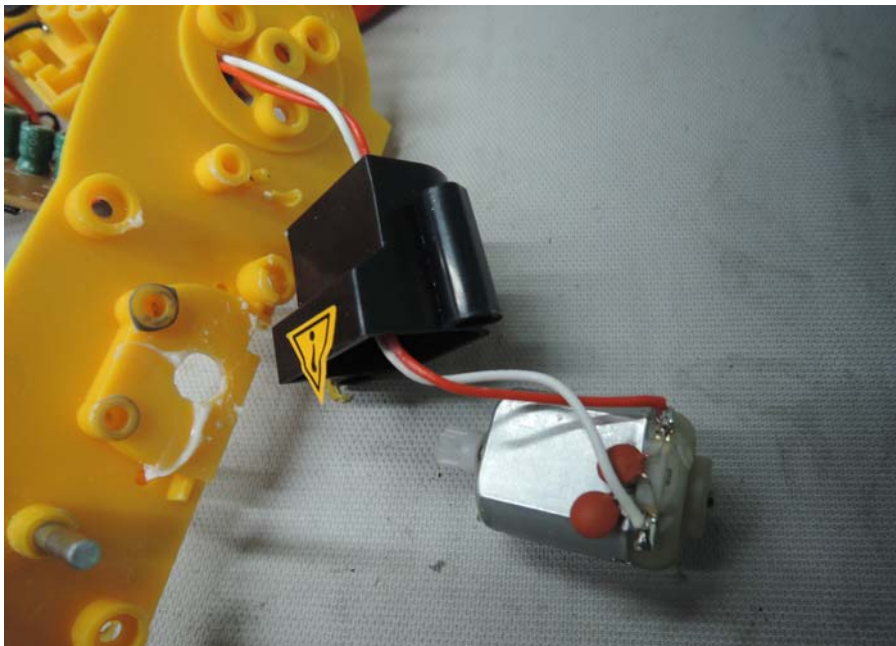


INTERTEK TESTING SERVICE

Report No.: 15041506HKG-001

Equipment Photographs

Model : 94196

(Internal)

INTERTEK TESTING SERVICE

Report No.: 15041506HKG-001

Equipment Photographs

Model : 94196

(Internal)

INTERTEK TESTING SERVICE

Report No.: 15041506HKG-001

Equipment Photographs

Model : 94196

(Internal)

INTERTEK TESTING SERVICE

Report No.: 15041506HKG-001

Equipment Photographs

Model : 94196

(Internal)