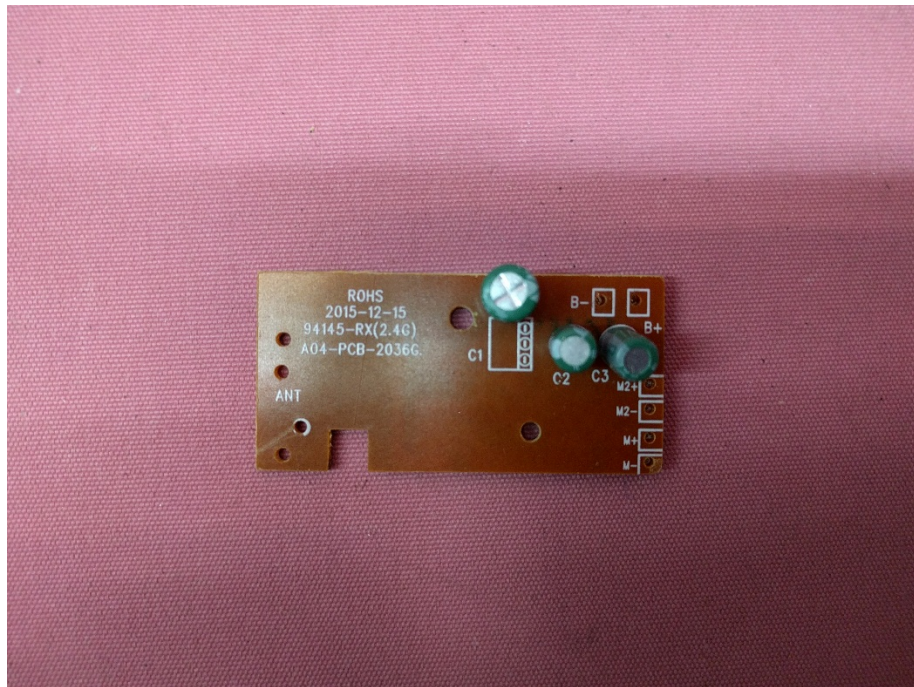

NTERTEK TESTING SERVICE

Equipment Photographs

Model : 94196(94431)

(Internal)

INTERTEK TESTING SERVICE

NTERTEK TESTING SERVICE

NTERTEK TESTING SERVICE

INTERTEK TESTING SERVICE

INTERTEK TESTING SERVICE

INTERTEK TESTING SERVICE

FCC ID: V9Q-94145R24