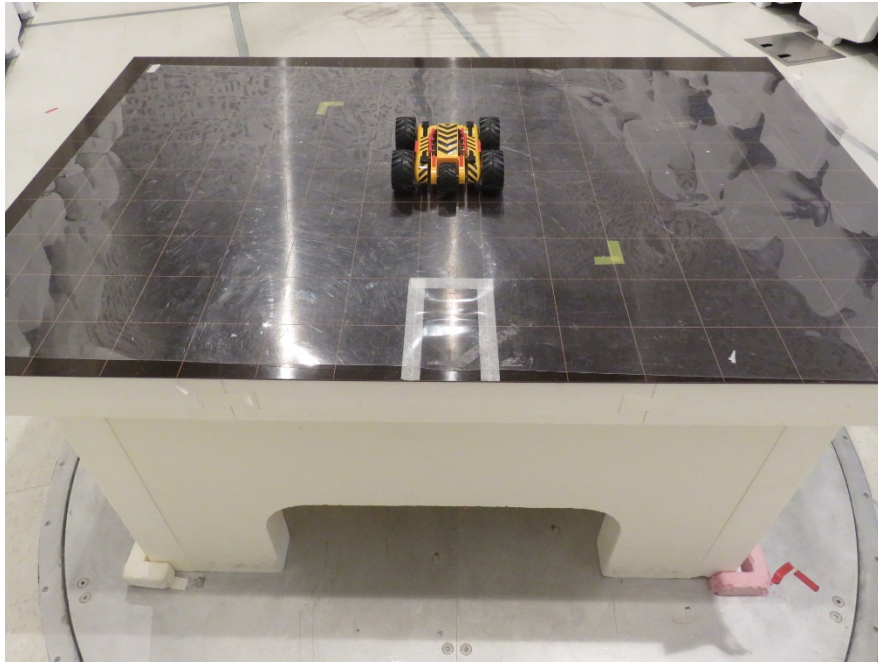

ENTERTEK TESTING SERVICE

Equipment Photographs

Model: 94145

(Radiated Emission Test Setup)

ENTERTEK TESTING SERVICE

FCC ID: V9Q-94145R24