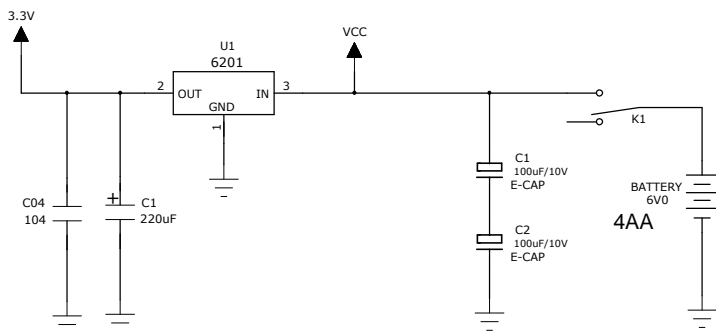

APPLICANT: TOY STATE INDUSTRIAL LTD

MODEL NO: 94145(RX 2.4G)

RX CIRCUIT DIAGRAM

PAGE NO:1 OF 1

COMPANY: TOY STATE INDUSTRIAL LTD	
MODEL:94145(RX 2.4G)	
VER:	
DWN. ZHOU	DATE: 2016-1-20
CHK. Wang	DATE: 2016-1-20
APP. Xiao	DATE: 2016-1-20