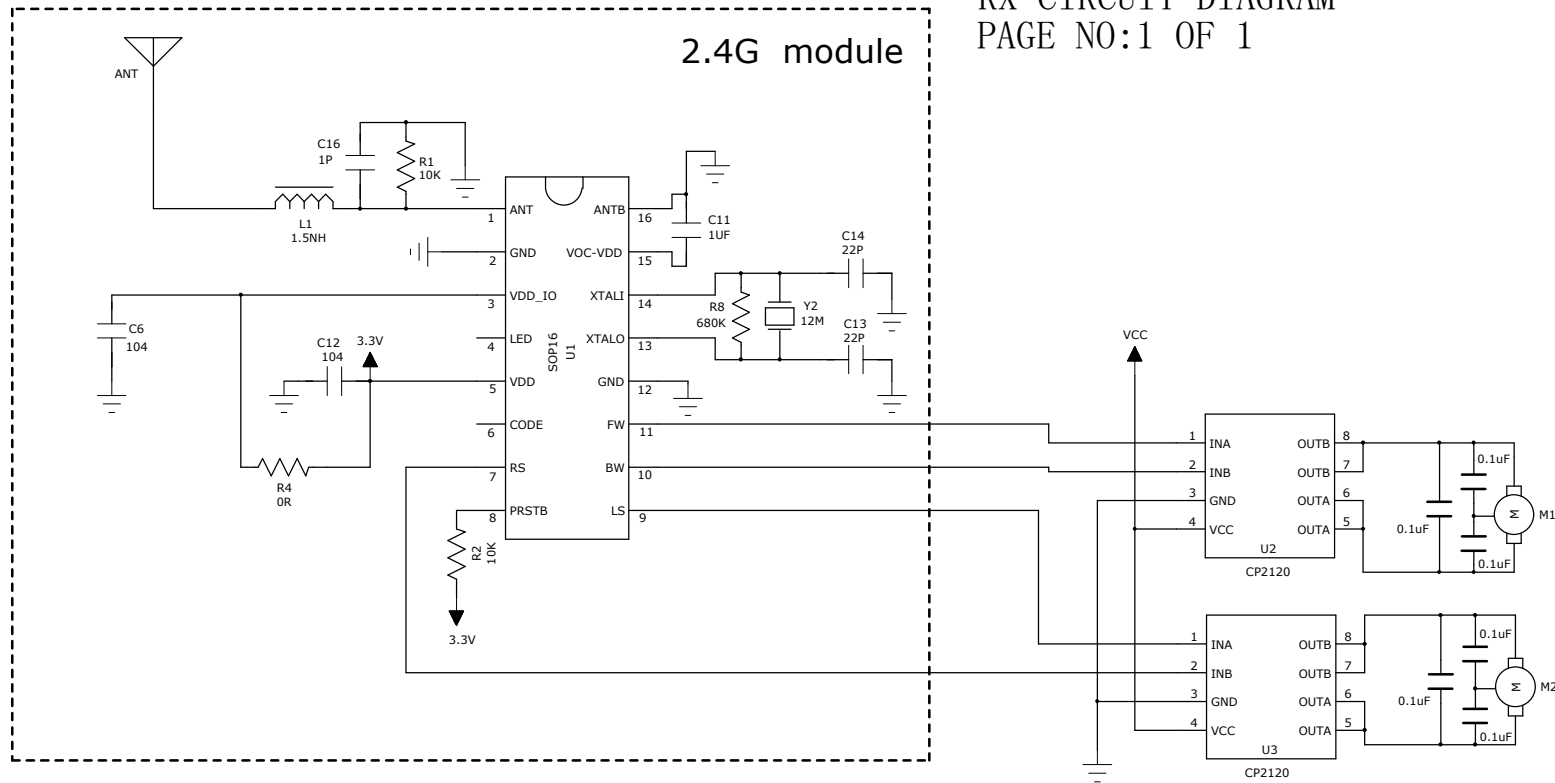

APPLICANT: TOY STATE INDUSTRIAL LTD

MODEL NO: 94145(RX 2.4G)

RX CIRCUIT DIAGRAM

PAGE NO:1 OF 1

COMPANY: TOY STATE INDUSTRIAL LTD	
MODEL:94145(RX 2.4G)	
VER:	
DWN. ZHOU	DATE: 2016-1-20
CHK. Wang	DATE: 2016-1-20
APP. Xiao	DATE: 2016-1-20