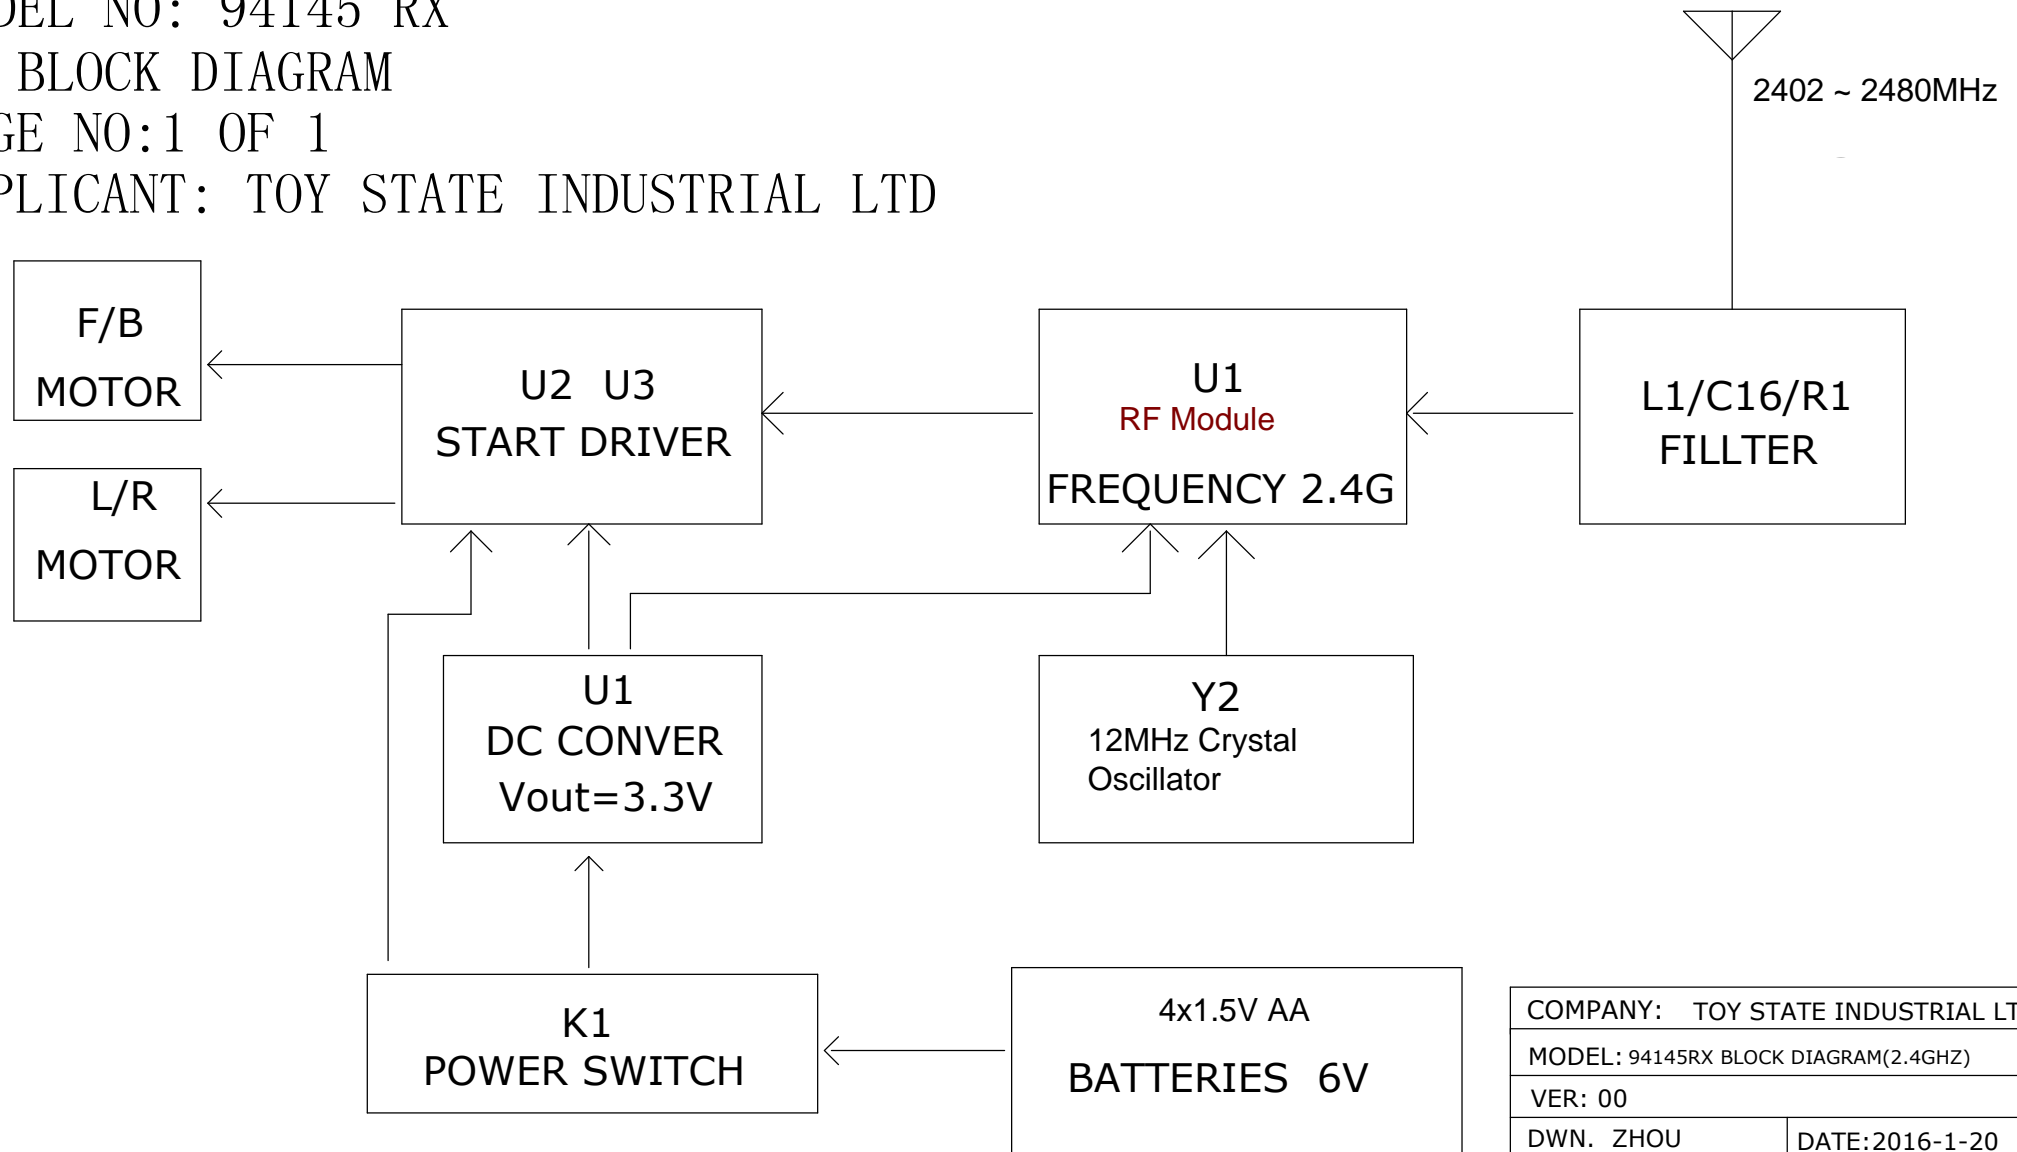

MODEL NO: 94145 RX

RX BLOCK DIAGRAM

PAGE NO:1 OF 1

APPLICANT: TOY STATE INDUSTRIAL LTD

COMPANY: TOY STATE INDUSTRIAL LTD	
MODEL: 94145RX BLOCK DIAGRAM(2.4GHZ)	
VER: 00	
DWN. ZHOU	DATE:2016-1-20
CHK. Wang	DATE:2016-1-20
APP. Xiao	DATE:2016-1-20