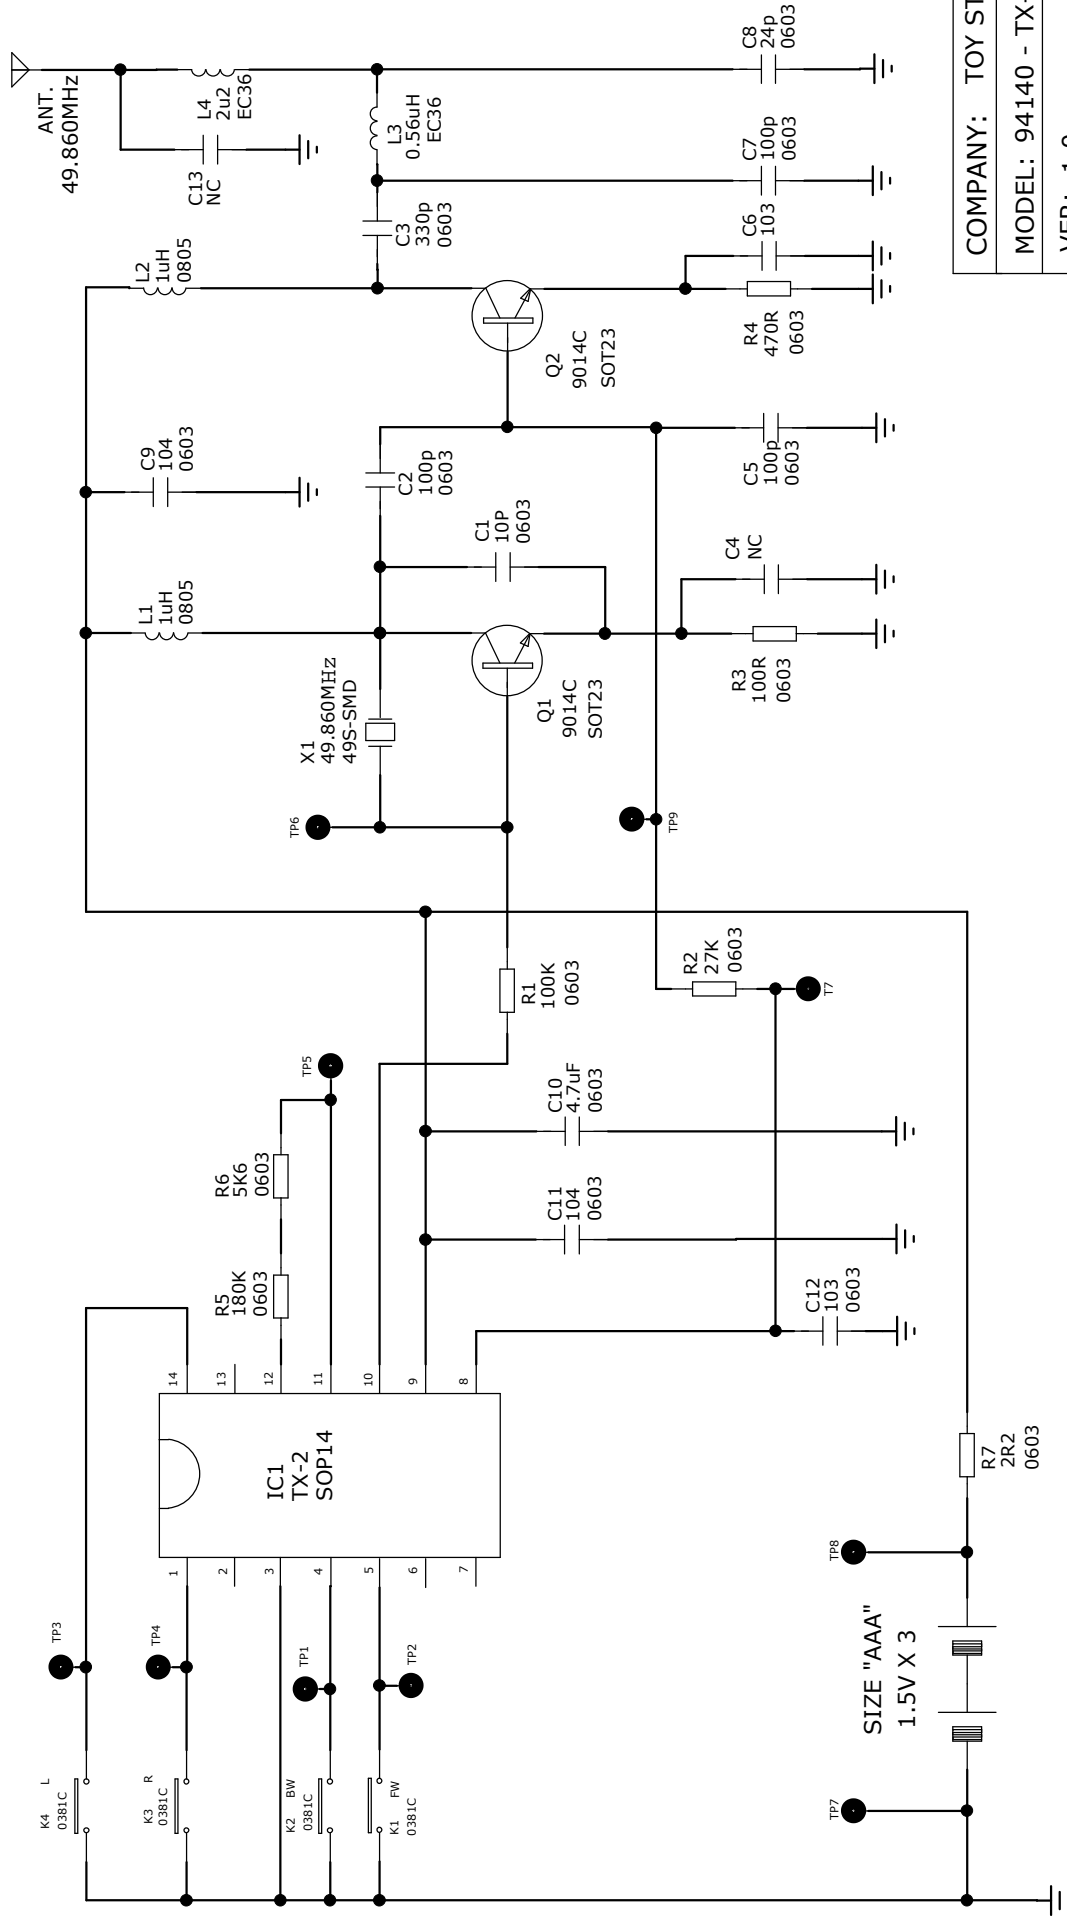

94140-TX SCHEMATIC FOR MODEL NO.94140-49.860MHZ

COMPANY: TOY STATE INDUSTRIAL LTD	
MODEL: 94140 - TX-49M	
VER: 1.0	
DWN. Chen	DATE: 2015-4-24
CHK. Xiao	DATE: 2015-4-24
APP. Xiao	DATE: 2015-4-24