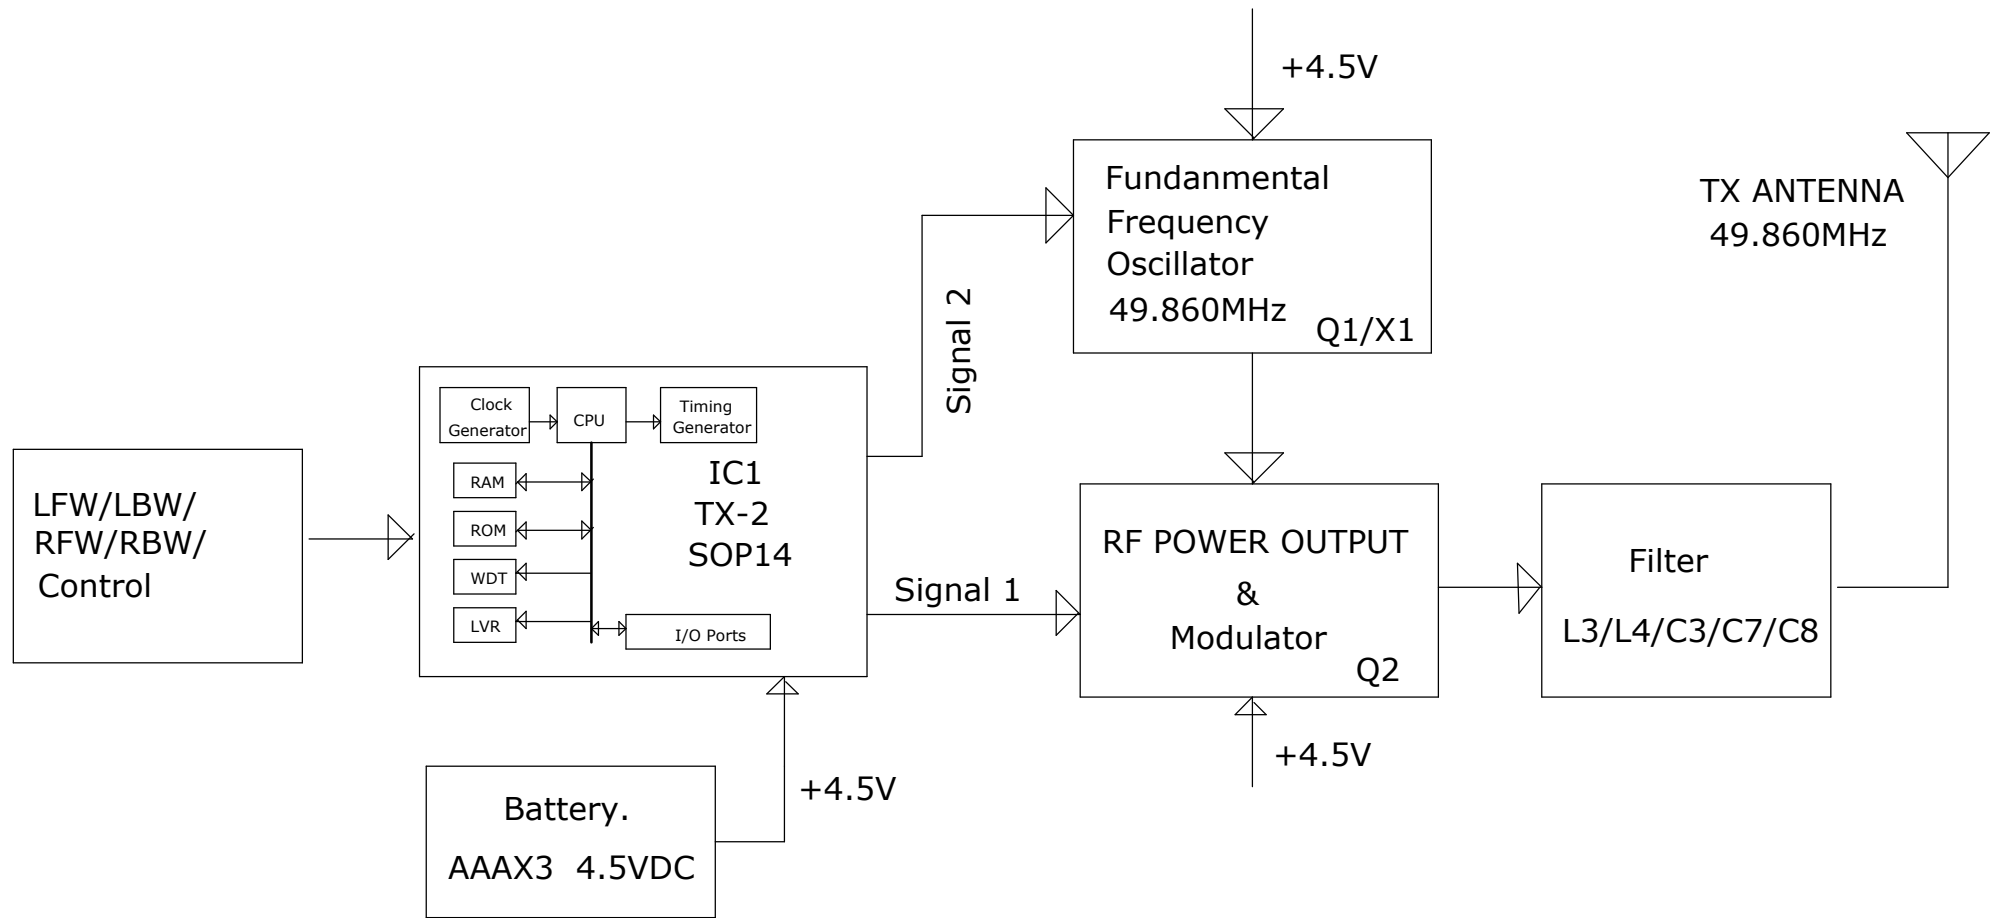

BLOCK DIAGRAM OF VERSION:- TX 49.860MHz

MODEL NO:- 94140

APPLICANT:-TOY STATE INDUSTRIAL LTD

MODEL NO:-94140

PAGE NO:- 1 OF 1

DRAWN BY: Chen	DATED: 2015-4-24	COMPANY: TOY STATE INDUSTRIAL LTD		
CHECK BY: Xiao	DATED: 2015-4-24	MODEL: 94140 TX 49M BLOCK DIAGRAM		
APP.BY: Xiao	DATED: 2015-4-24	REV: 1.0	DRAWING NO:	SHEET: 1 OF 1