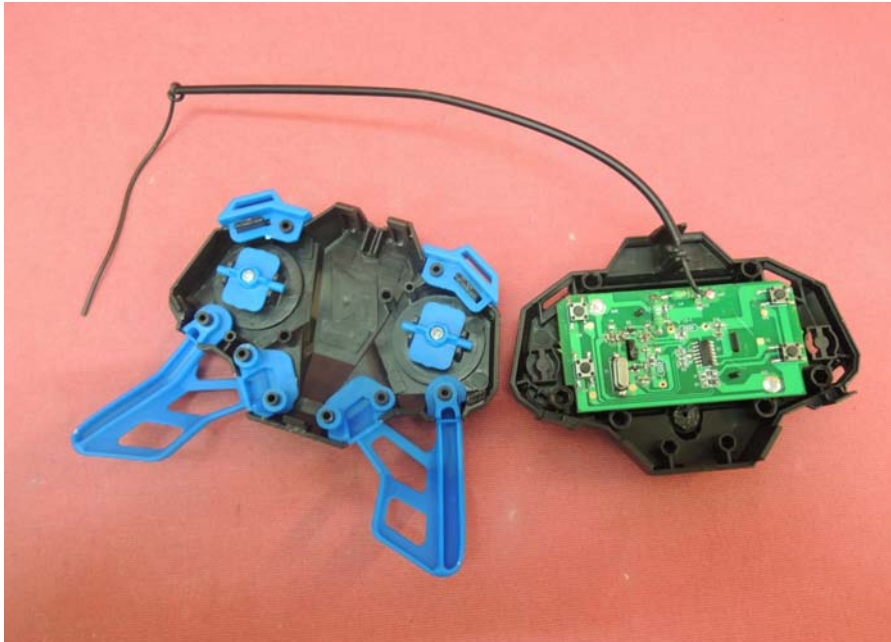

# INTERTEK TESTING SERVICE

Report No.: 15030916HKG-001

## Equipment Photographs

Model : 94141

(Internal)

---

## Equipment Photographs

Model : 94141

(Internal)