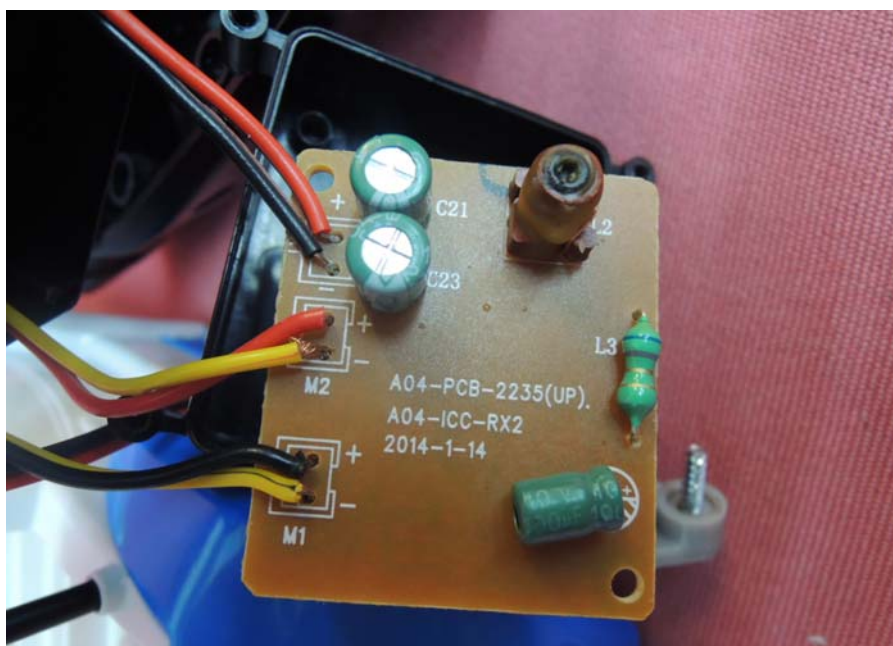

INTERTEK TESTING SERVICE

Report No.: 15030916HKG-002

Equipment Photographs

Model : 94141

(Internal)

INTERTEK TESTING SERVICE

Report No.: 15030916HKG-002

Equipment Photographs

Model : 94141

(Internal)

INTERTEK TESTING SERVICE

Report No.: 15030916HKG-002

Equipment Photographs

Model : 40-268

(Internal)

INTERTEK TESTING SERVICE

Report No.: 15030916HKG-002

Equipment Photographs

Model : 40-268

(Internal)

INTERTEK TESTING SERVICE

Report No.: 15030916HKG-002

Equipment Photographs

Model : 40-268