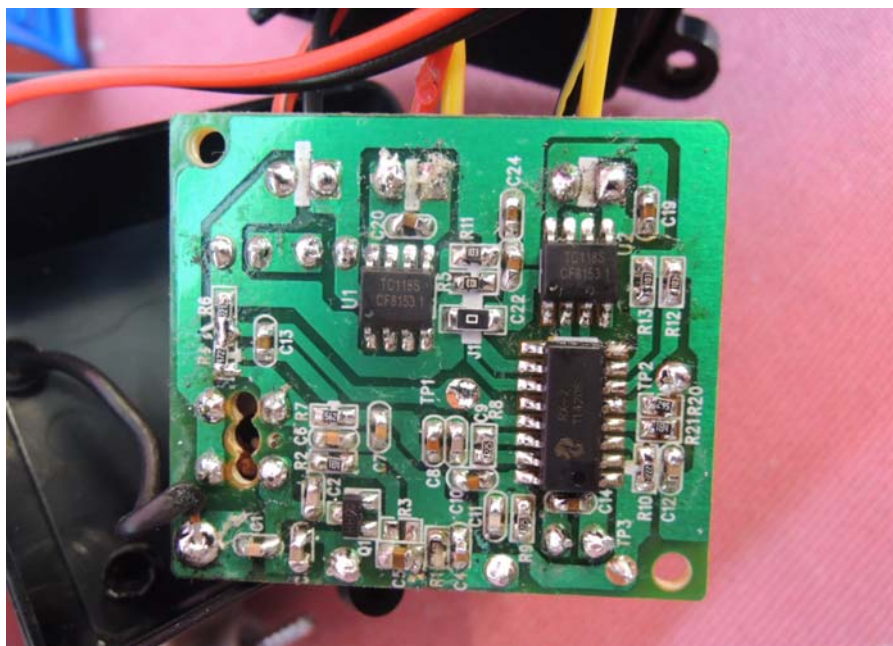

INTERTEK TESTING SERVICE

Report No.: 15030916HKG-002

Equipment Photographs

Model : 94141

(Internal)

INTERTEK TESTING SERVICE

Report No.: 15030916HKG-002

Equipment Photographs

Model : 94141

(Internal)

INTERTEK TESTING SERVICE

Report No.: 15030916HKG-002

Equipment Photographs

Model : 40-268

(Internal)

INTERTEK TESTING SERVICE

Report No.: 15030916HKG-002

Equipment Photographs

Model : 40-268

(Internal)

INTERTEK TESTING SERVICE

Report No.: 15030916HKG-002

Equipment Photographs

Model : 40-268