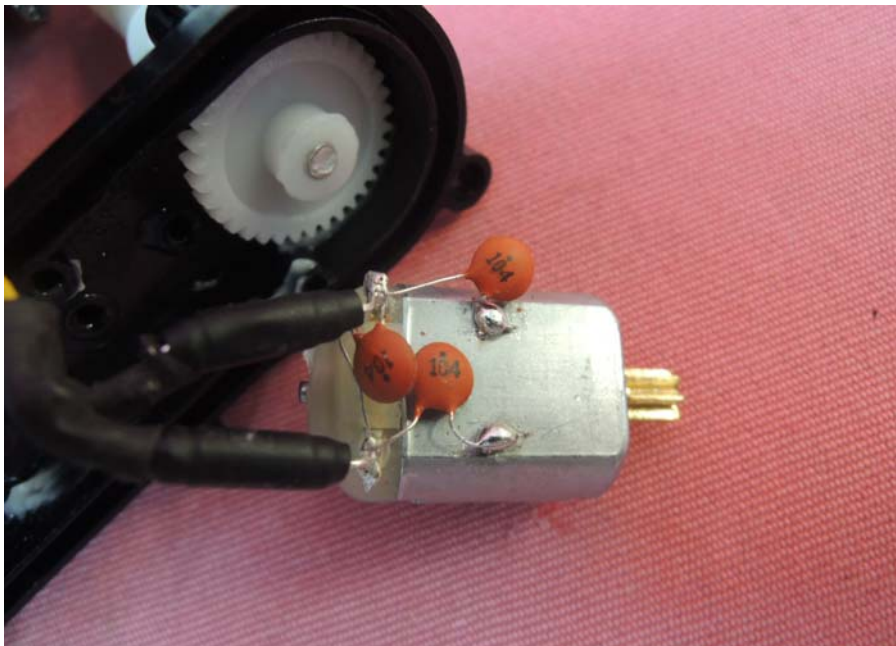

INTERTEK TESTING SERVICE

Report No.: 15030916HKG-002

Equipment Photographs

Model : 40-268

(Internal)