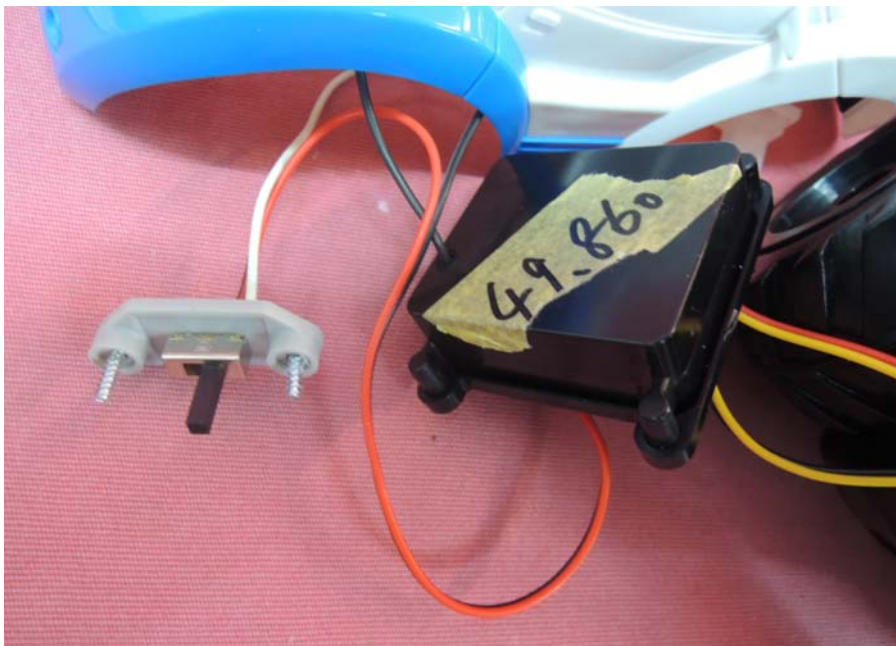

INTERTEK TESTING SERVICE

Report No.: 15030916HKG-002

Equipment Photographs

Model : 94141

(Internal)

INTERTEK TESTING SERVICE

Report No.: 15030916HKG-002

Equipment Photographs

Model : 94141

(Internal)

INTERTEK TESTING SERVICE

Report No.: 15030916HKG-002

Equipment Photographs

Model : 40-268

(Internal)

INTERTEK TESTING SERVICE

Report No.: 15030916HKG-002

Equipment Photographs

Model : 40-268

(Internal)

INTERTEK TESTING SERVICE

Report No.: 15030916HKG-002

Equipment Photographs

Model : 40-268