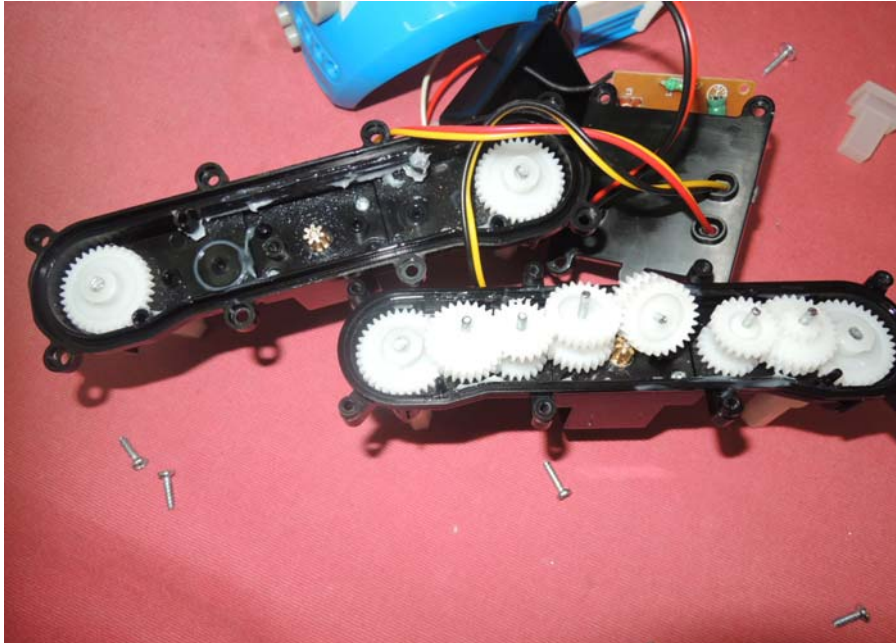

INTERTEK TESTING SERVICE

Report No.: 15030916HKG-002

Equipment Photographs

Model : 94141

(Internal)

INTERTEK TESTING SERVICE

Report No.: 15030916HKG-002

Equipment Photographs

Model : 94141

(Internal)

INTERTEK TESTING SERVICE

Report No.: 15030916HKG-002

Equipment Photographs

Model : 40-268

(Internal)

INTERTEK TESTING SERVICE

Report No.: 15030916HKG-002

Equipment Photographs

Model : 40-268

(Internal)

INTERTEK TESTING SERVICE

Report No.: 15030916HKG-002

Equipment Photographs

Model : 40-268