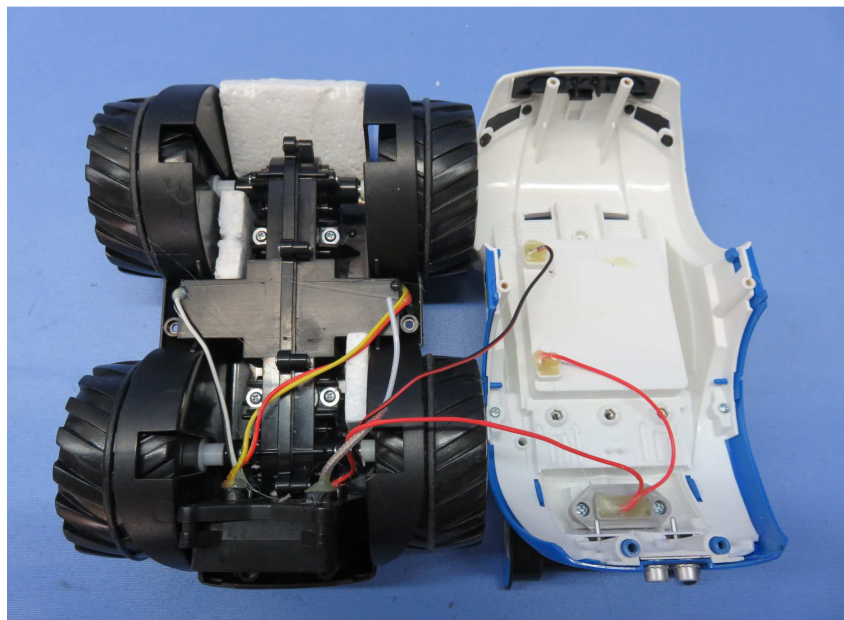

INTERTEK TESTING SERVICE

Report No.: 16030252HKG-001

Equipment Photographs

Model : 94141

(Internal)

INTERTEK TESTING SERVICE

Report No.: 16030252HKG-001

Equipment Photographs

Model : 94141

(Internal)

INTERTEK TESTING SERVICE

Report No.: 16030252HKG-001

Equipment Photographs

Model : 94141

(Internal)

INTERTEK TESTING SERVICE

Report No.: 16030252HKG-001

Equipment Photographs

Model : 94141

(Internal)

INTERTEK TESTING SERVICE

Report No.: 16030252HKG-001

Equipment Photographs

Model : 94141