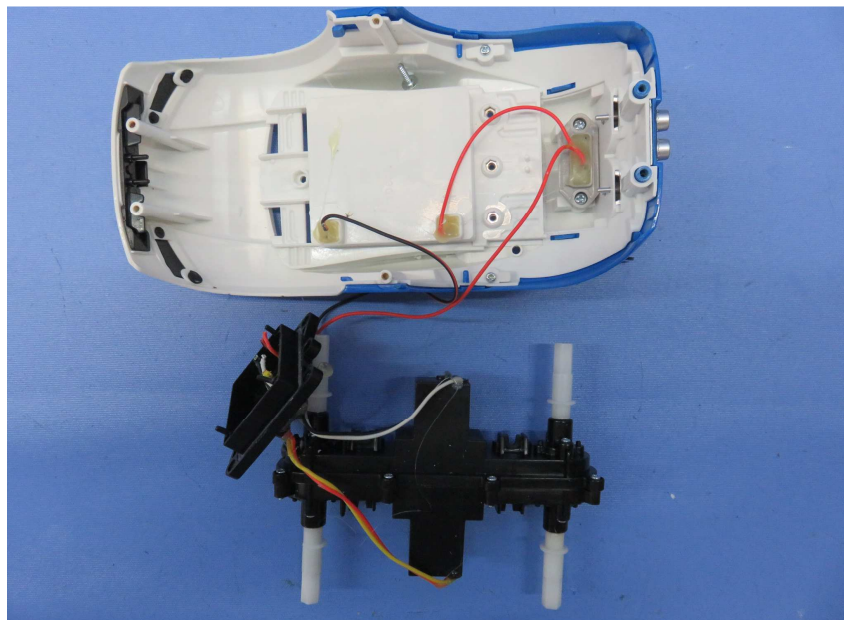

Model : 94141

(Internal)

INTERTEK TESTING SERVICE

Report No.: 16030252HKG-001

Equipment Photographs

Model : 94141

(Internal)

INTERTEK TESTING SERVICE

Report No.: 16030252HKG-001

Equipment Photographs

Model : 94141

(Internal)

INTERTEK TESTING SERVICE

Report No.: 16030252HKG-001

Equipment Photographs

Model : 94141