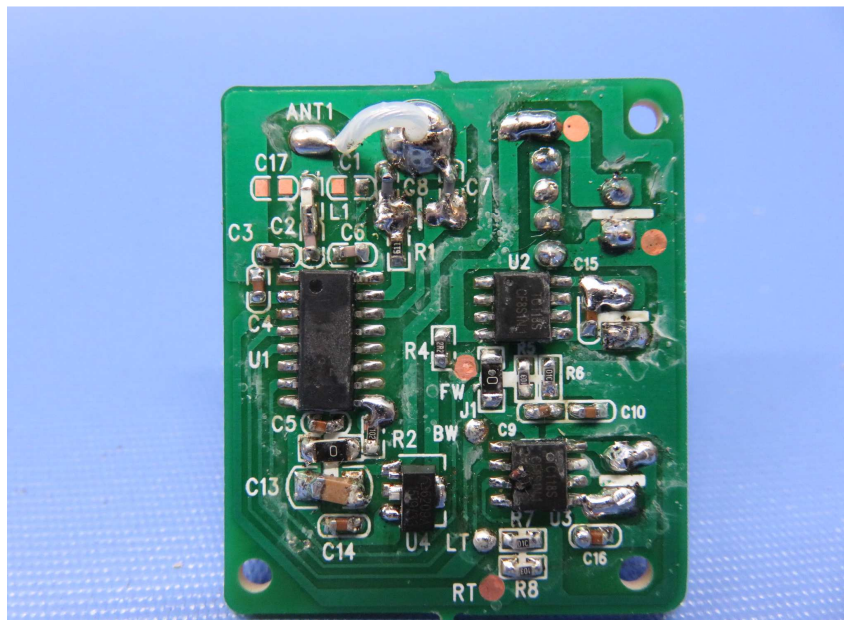

INTERTEK TESTING SERVICE

Report No.: 16030252HKG-001

Equipment Photographs

Model : 94141

(Internal)

INTERTEK TESTING SERVICE

Report No.: 16030252HKG-001

Equipment Photographs

Model : 94141

(Internal)

INTERTEK TESTING SERVICE

Report No.: 16030252HKG-001

Equipment Photographs

Model : 94141

(Internal)

INTERTEK TESTING SERVICE

Report No.: 16030252HKG-001

Equipment Photographs

Model : 94141

(Internal)

INTERTEK TESTING SERVICE

Report No.: 16030252HKG-001

Equipment Photographs

Model : 94141