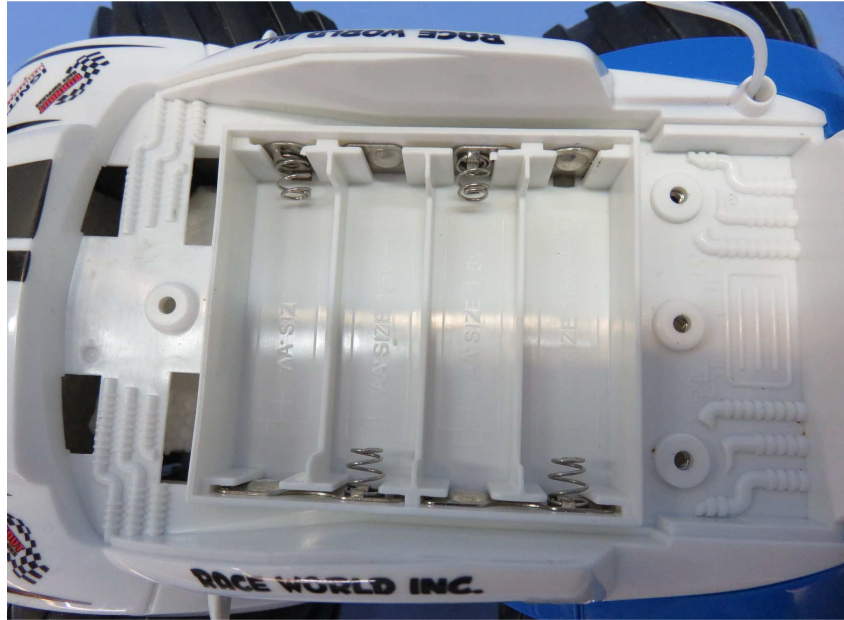

INTERTEK TESTING SERVICE

Report No.: 16030252HKG-001

Equipment Photographs

Model : 94141

(Internal)

INTERTEK TESTING SERVICE

Report No.: 16030252HKG-001

Equipment Photographs

Model : 94141

(Internal)

INTERTEK TESTING SERVICE

Report No.: 16030252HKG-001

Equipment Photographs

Model : 94141

(Internal)

INTERTEK TESTING SERVICE