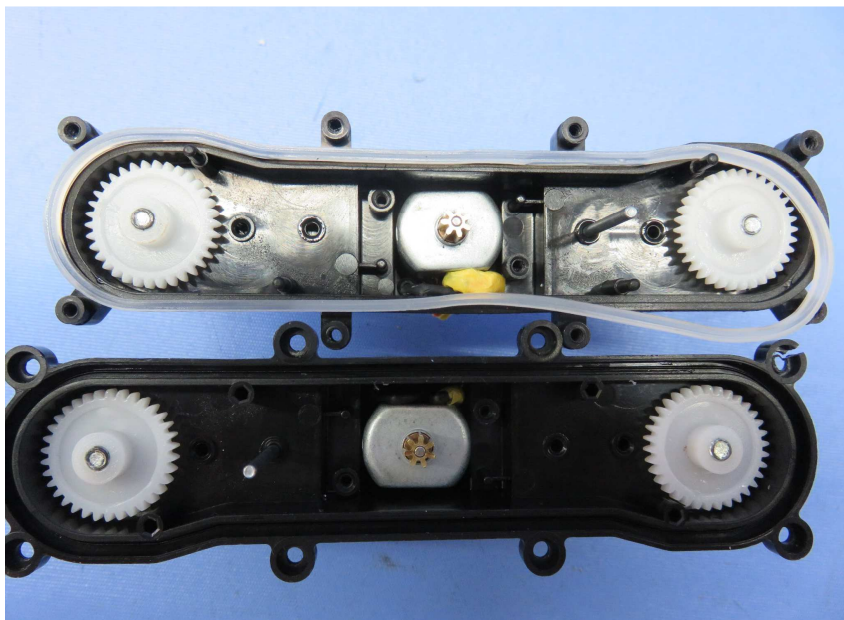

INTERTEK TESTING SERVICE

Report No.: 16030252HKG-001

Equipment Photographs

Model : 94141

(Internal)

INTERTEK TESTING SERVICE

Report No.: 16030252HKG-001

Equipment Photographs

Model : 94141

(Internal)

INTERTEK TESTING SERVICE

Report No.: 16030252HKG-001

Equipment Photographs

Model : 94141

(Internal)

INTERTEK TESTING SERVICE

Report No.: 16030252HKG-001

Equipment Photographs

Model : 94141

(Internal)

INTERTEK TESTING SERVICE

Report No.: 16030252HKG-001

Equipment Photographs

Model : 94141

(Internal)

INTERTEK TESTING SERVICE

Report No.: 16030252HKG-001

Equipment Photographs

Model : 94141

(Internal)