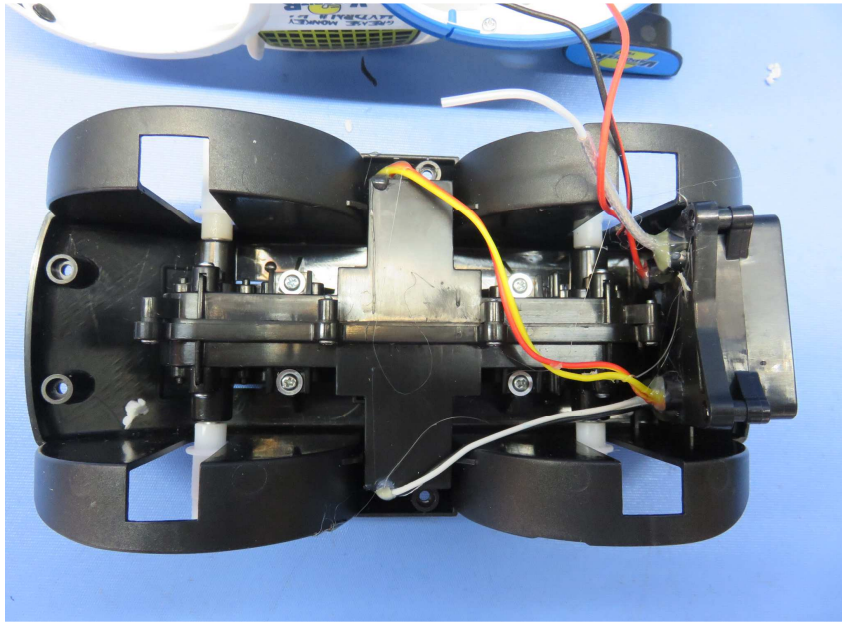

INTERTEK TESTING SERVICE

Report No.: 16030252HKG-001

Equipment Photographs

Model : 94141

(Internal)

INTERTEK TESTING SERVICE

Report No.: 16030252HKG-001

Equipment Photographs

Model : 94141

(Internal)

INTERTEK TESTING SERVICE

Report No.: 16030252HKG-001

Equipment Photographs

Model : 94141

(Internal)

INTERTEK TESTING SERVICE

Report No.: 16030252HKG-001

Equipment Photographs

Model : 94141

(Internal)

INTERTEK TESTING SERVICE

Report No.: 16030252HKG-001

Equipment Photographs

Model : 94141

(Internal)

INTERTEK TESTING SERVICE

Report No.: 16030252HKG-001

Equipment Photographs

Model : 94141

(Internal)