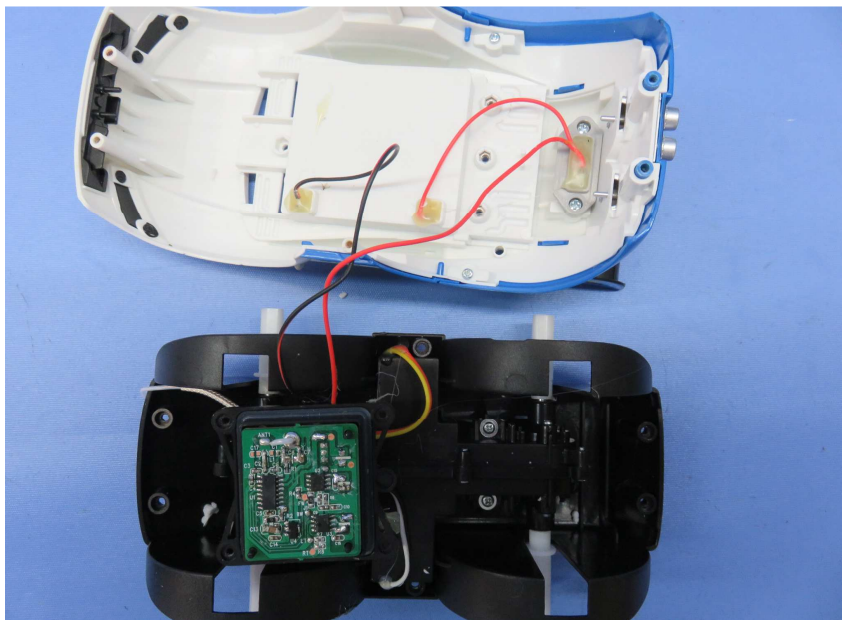

INTERTEK TESTING SERVICE

Report No.: 16030252HKG-001

Equipment Photographs

Model : 94141

(Internal)

INTERTEK TESTING SERVICE

Report No.: 16030252HKG-001

Equipment Photographs

Model : 94141

(Internal)

INTERTEK TESTING SERVICE

Report No.: 16030252HKG-001

Equipment Photographs

Model : 94141

(Internal)

INTERTEK TESTING SERVICE

Report No.: 16030252HKG-001

Equipment Photographs

Model : 94141

(Internal)

INTERTEK TESTING SERVICE

Report No.: 16030252HKG-001

Equipment Photographs

Model : 94141