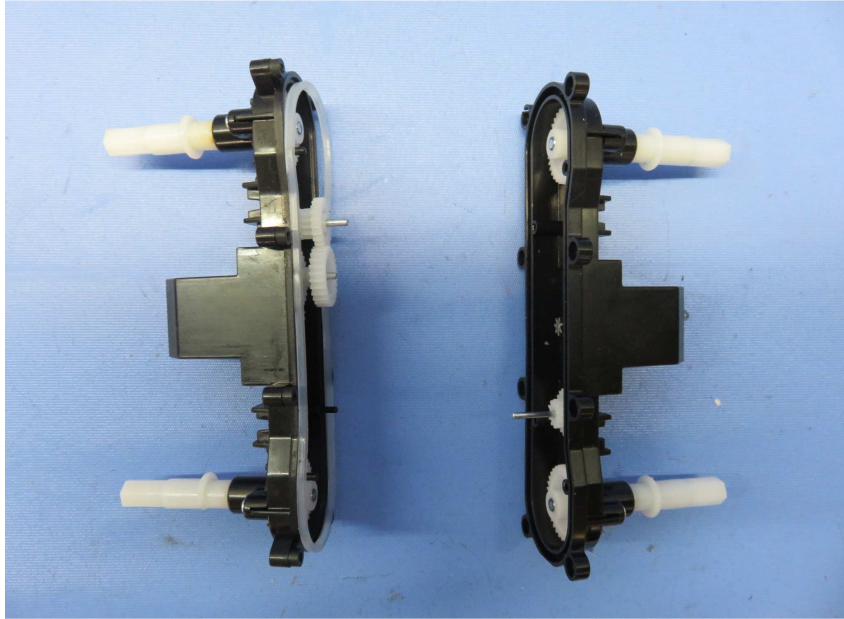

Report No.: 16030252HKG-001

Equipment Photographs

Model : 94141

(Internal)

INTERTEK TESTING SERVICE

Report No.: 16030252HKG-001

Equipment Photographs

Model : 94141

(Internal)

INTERTEK TESTING SERVICE

Report No.: 16030252HKG-001

Equipment Photographs

Model : 94141

(Internal)