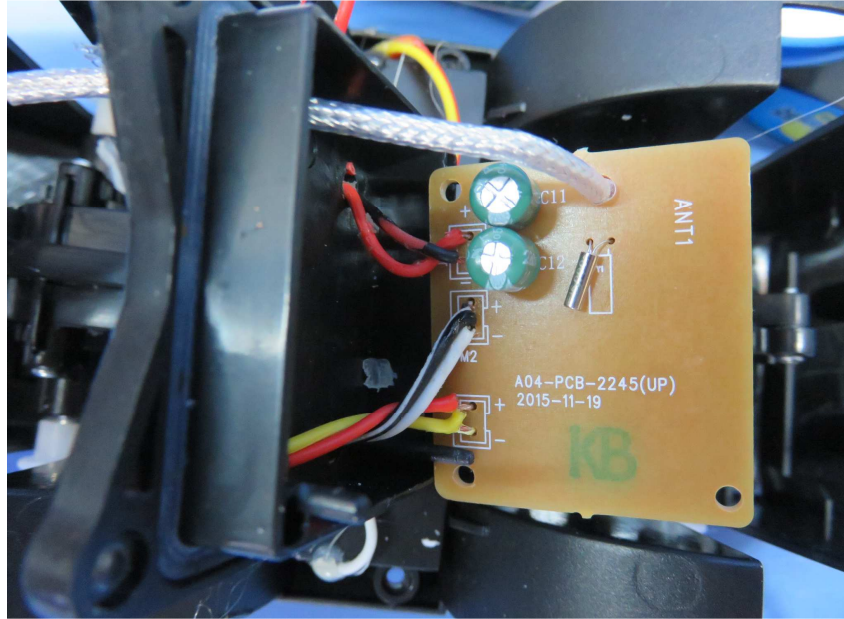

INTERTEK TESTING SERVICE

Report No.: 16030252HKG-001

Equipment Photographs

Model : 94141

(Internal)

INTERTEK TESTING SERVICE

Report No.: 16030252HKG-001

Equipment Photographs

Model : 94141

(Internal)

INTERTEK TESTING SERVICE

Report No.: 16030252HKG-001

Equipment Photographs

Model : 94141

(Internal)

INTERTEK TESTING SERVICE

Report No.: 16030252HKG-001

Equipment Photographs

Model : 94141

(Internal)

INTERTEK TESTING SERVICE

Report No.: 16030252HKG-001

Equipment Photographs

Model : 94141

(Internal)

INTERTEK TESTING SERVICE

Report No.: 16030252HKG-001

Equipment Photographs

Model : 94141

(Internal)