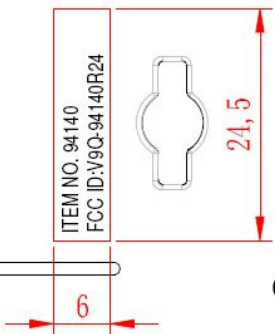

TOY STATE EUROPE B.V.
MOSKESBAAN 8, 4823 AH BREDA,
THE NETHERLANDS

2.4GHz

© TOY STATE INTERNATIONAL LTD
MADE IN SHENZHEN, CHINA

This device complies with Part 15 of the FCC Rules.
Operation is subject to the following two conditions:
1). This device may not cause harmful interference, and
2). This device must accept any interference received,
including interference that may cause undesired operation.

ITEM NO. 94140
FCC ID:V9C-94140R24

ITEM : 94140
FCC ID : V9Q-94140R24

NIKO
TOY STATE
CE

Toy State Europe B.V.
Moskesbaan 8,4823 AH
Breda, The Netherlands

This device complies with Part 15 of the FCC Rules.
Operation is subject to the following two conditions:
1) this device may not cause harmful interference, and
2) this device must accept any interference received,
including interference that may cause undesired operation.