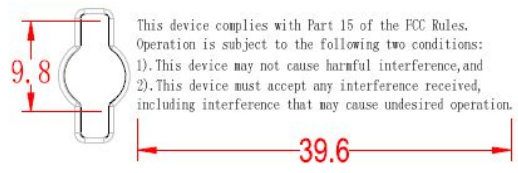

TOY STATE EUROPE B.V.
MOSKESBAAN 8, 4823 AH BREDA,
THE NETHERLANDS

2.4GHz

© TOY STATE INTERNATIONAL LTD
MADE IN SHENZHEN, CHINA

This device complies with Part 15 of the FCC Rules.
Operation is subject to the following two conditions:
1). This device may not cause harmful interference, and
2). This device must accept any interference received,
including interference that may cause undesired operation.

ITEM NO. 94140
FCC ID:V9C-94140R24

ITEM : 94140
FCC ID : V9Q-94140R24

NIKO
TOY STATE
CE

Toy State Europe B.V.
Moskesbaan 8,4823 AH
Breda, The Netherlands

This device complies with Part 15 of the FCC Rules.
Operation is subject to the following two conditions:
1) this device may not cause harmful interference, and
2) this device must accept any interference received,
including interference that may cause undesired operation.