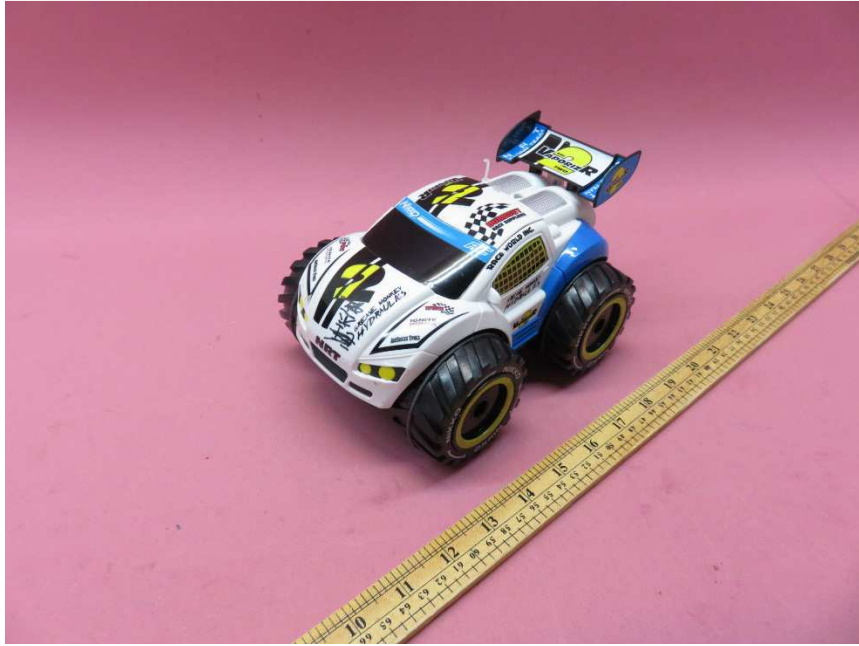

NTERTEK TESTING SERVICE

Equipment Photographs

Model : 94141

(External)

FCC ID: V9Q-94140R24