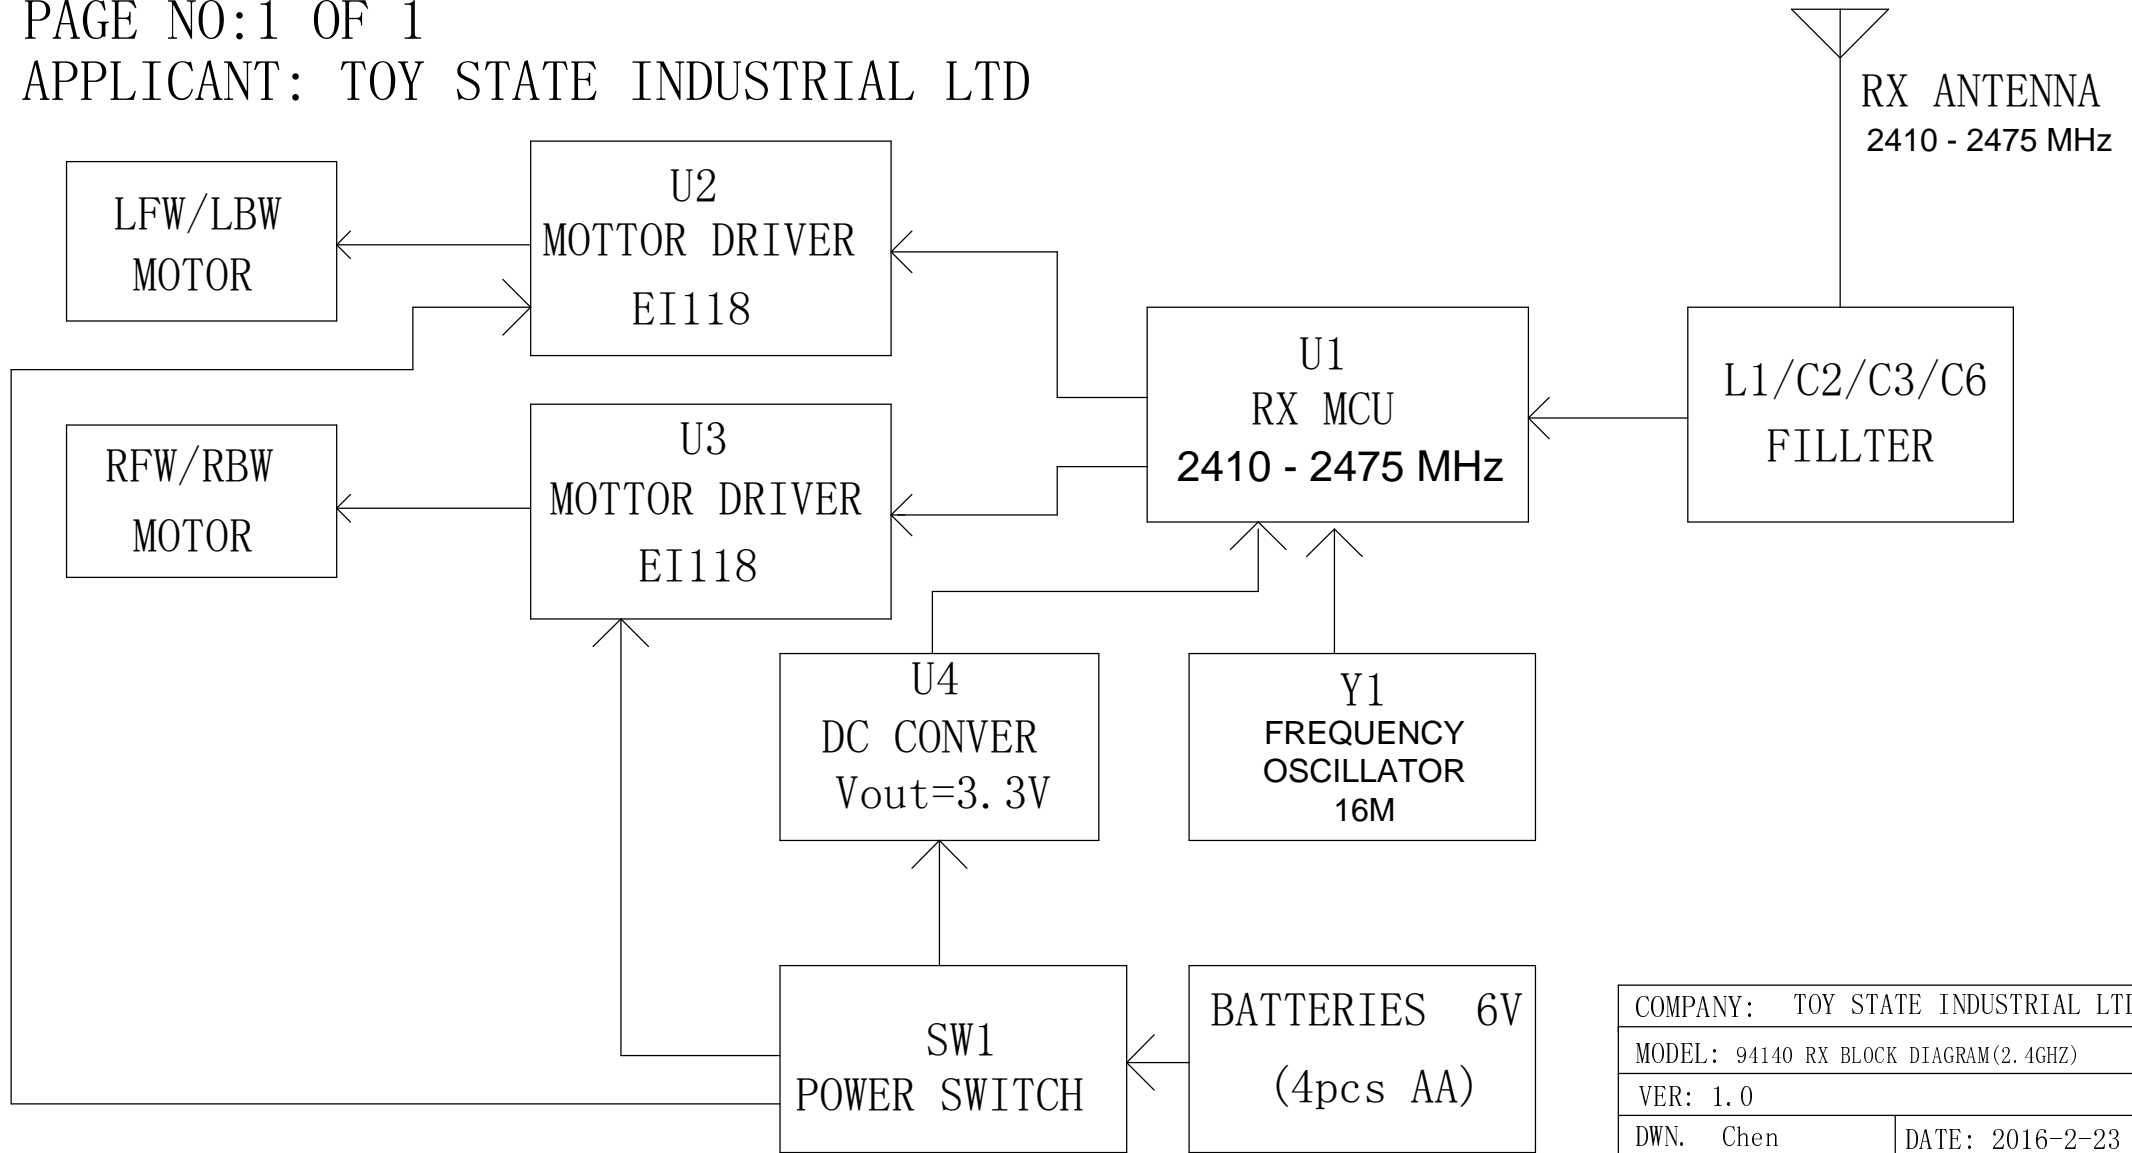

MODEL NO: 94140 RX

RX BLOCK DIAGRAM

PAGE NO:1 OF 1

APPLICANT: TOY STATE INDUSTRIAL LTD

COMPANY: TOY STATE INDUSTRIAL LTD	
MODEL: 94140 RX BLOCK DIAGRAM(2.4GHZ)	
VER: 1.0	
DWN. Chen	DATE: 2016-2-23
CHK. Wang	DATE: 2016-2-23
APP. Xiao	DATE: 2016-2-23