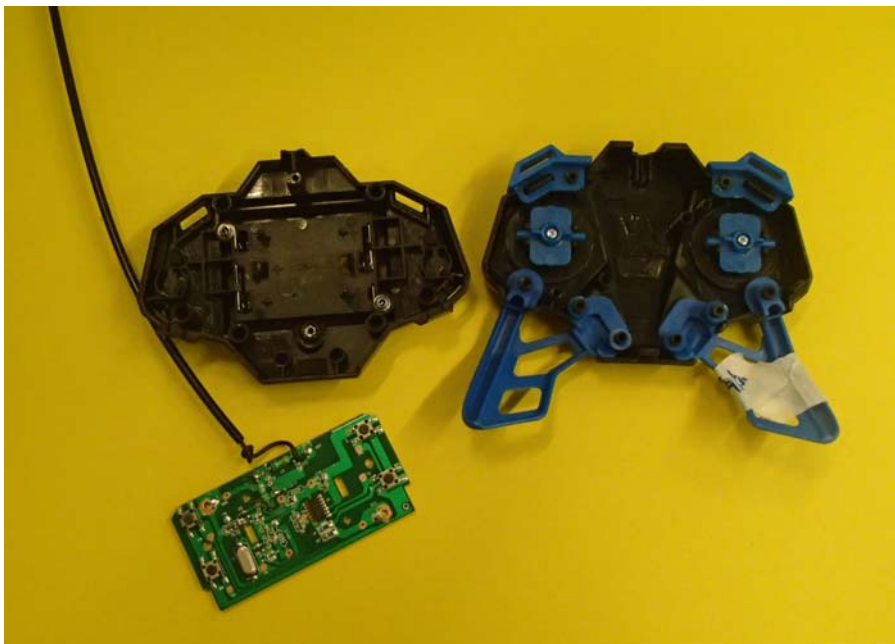

INTERTEK TESTING SERVICE

Report No.: 15050360HKG-001R1

Equipment Photographs

Model : 94141

(Internal)

INTERTEK TESTING SERVICE

Report No.: 15050360HKG-001R1

Equipment Photographs

Model : 94141

(Internal)

INTERTEK TESTING SERVICE

Report No.: 15050360HKG-001R1

Equipment Photographs

Model : 94141

(Internal)