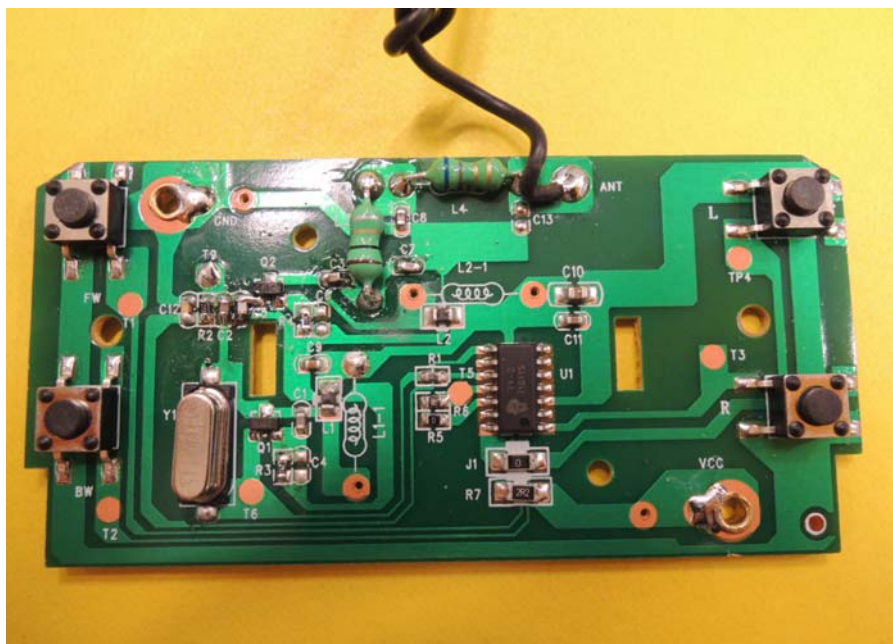

INTERTEK TESTING SERVICE

Report No.: 15050360HKG-001R1

Equipment Photographs

Model : 94141

(Internal)

INTERTEK TESTING SERVICE

Report No.: 15050360HKG-001R1

Equipment Photographs

Model : 94141

(Internal)

INTERTEK TESTING SERVICE

Report No.: 15050360HKG-001R1

Equipment Photographs

Model : 94141

(Internal)