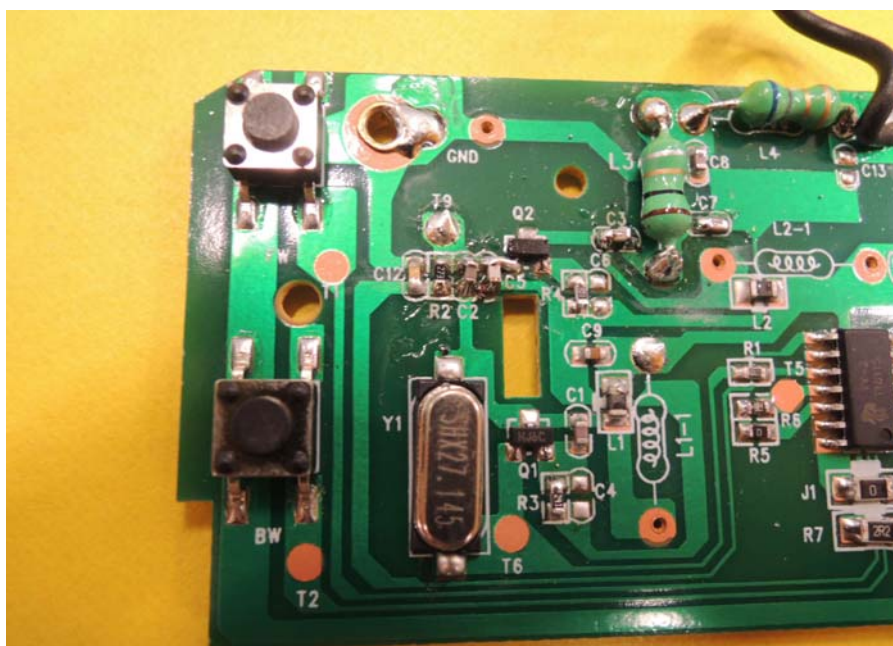

INTERTEK TESTING SERVICE

Report No.: 15050360HKG-001R1

Equipment Photographs

Model : 94141

(Internal)

INTERTEK TESTING SERVICE

Report No.: 15050360HKG-001R1

Equipment Photographs

Model : 94141

(Internal)

INTERTEK TESTING SERVICE

Report No.: 15050360HKG-001R1

Equipment Photographs

Model : 94141

(Internal)