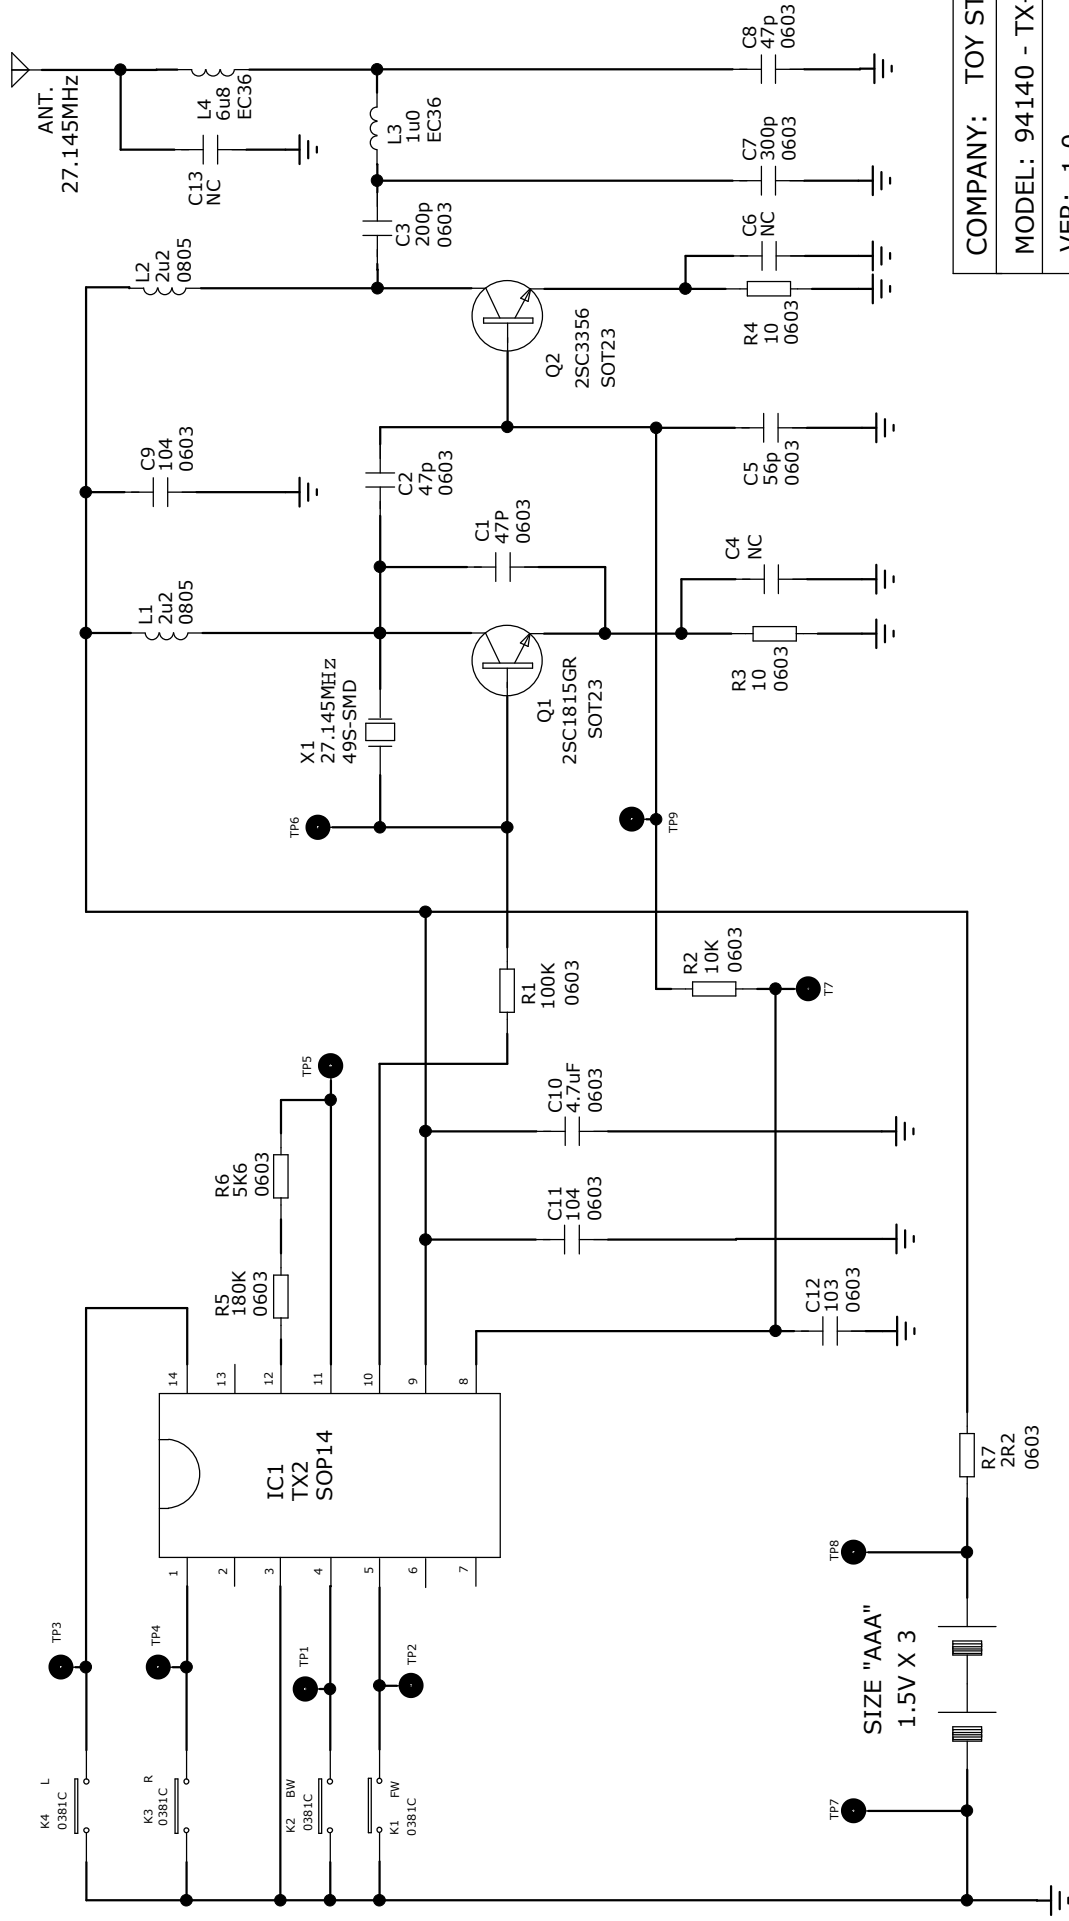

TX SCHEMATIC FOR MODEL NO.94140-27.145MHZ

COMPANY: TOY STATE INDUSTRIAL LTD	
MODEL: 94140 - TX-27M	
VER: 1.0	
DWN. Chen	DATE: 2015-2-4
CHK. Xiao	DATE: 2015-2-4
APP. Xiao	DATE: 2015-2-4