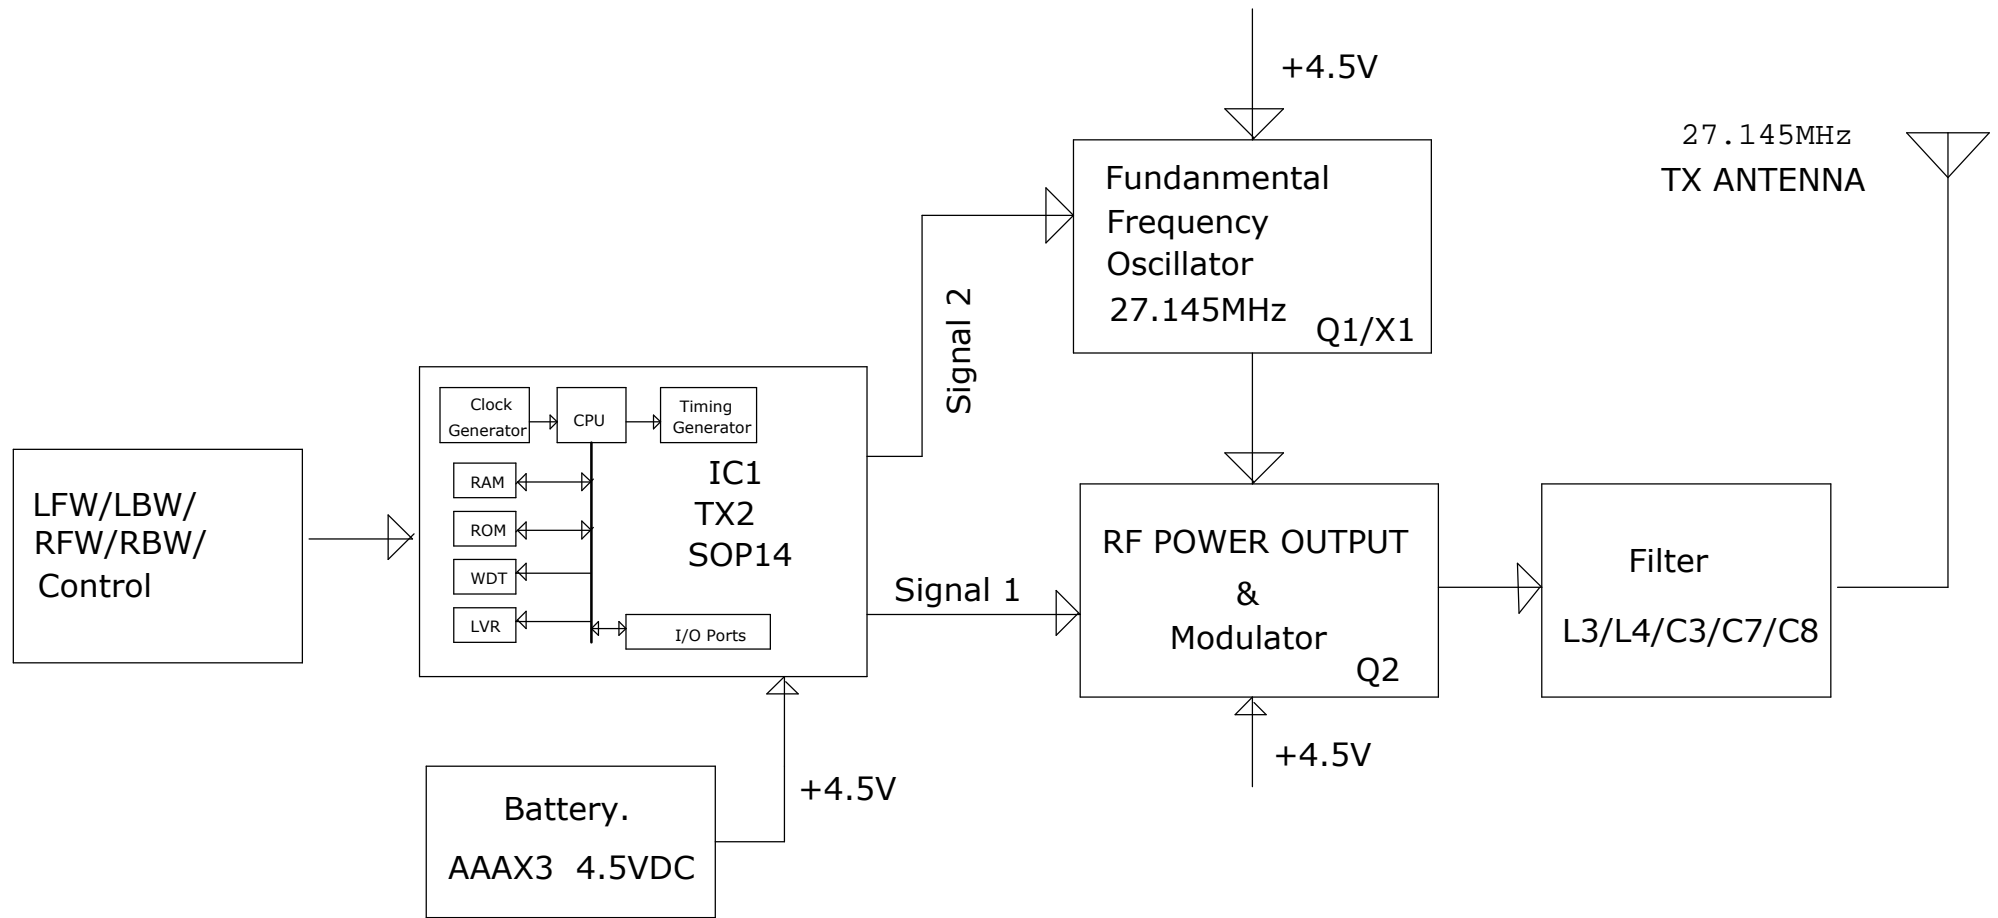

BLOCK DIAGRAM OF VERSION:- TX 27.145MHz

MODEL NO:- 94140

APPLICANT:-TOY STATE INDUSTRIAL LTD

MODEL NO:-94140

PAGE NO:- 1 OF 1

DRAWN BY: Chen	DATED: 2015-2-4	COMPANY: TOY STATE INDUSTRIAL LTD		
CHECK BY: Xiao	DATED: 2015-2-4	MODEL: 94140 TX 27M BLOCK DIAGRAM		
APP.BY: Xiao	DATED: 2015-2-4	REV: 1.0	DRAWING NO:	SHEET: 1 OF 1