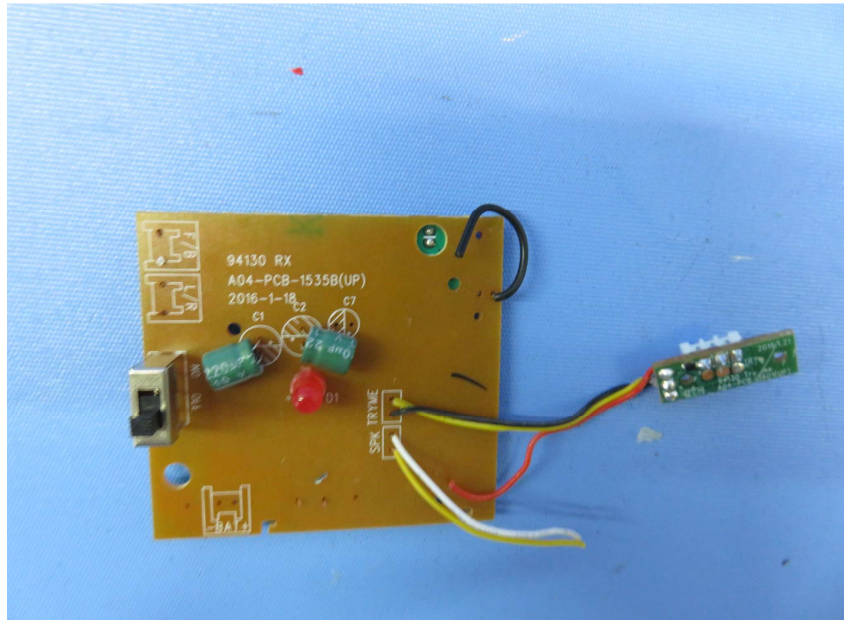

INTERTEK TESTING SERVICE

Report No.: 16031540HKG-002

Equipment Photographs

Model : 94385

(Internal)