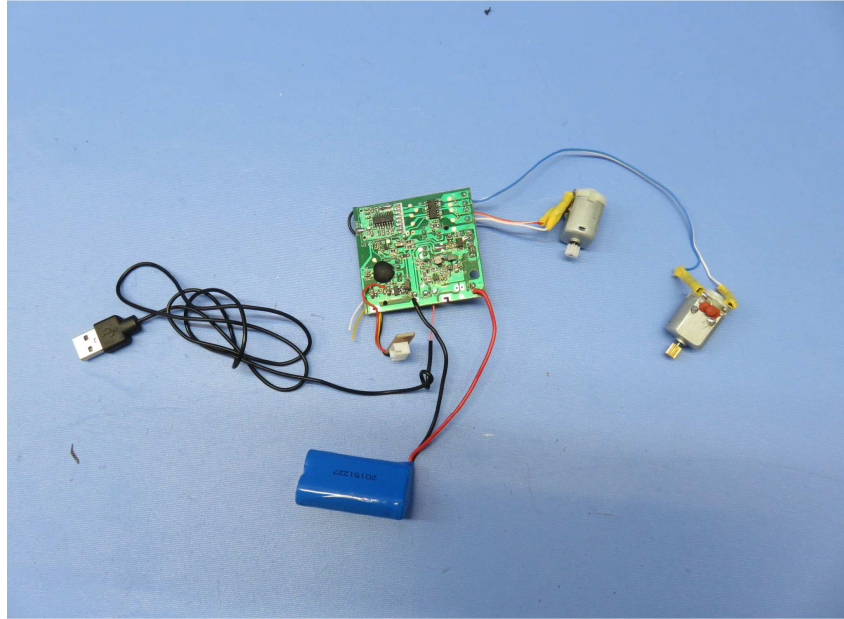


INTERTEK TESTING SERVICE

Report No.: 16031540HKG-002

Equipment Photographs

Model : 94385

(Internal)

INTERTEK TESTING SERVICE

Report No.: 16031540HKG-002

Equipment Photographs

Model : 94385

(Internal)

INTERTEK TESTING SERVICE

Report No.: 16031540HKG-002

Equipment Photographs

Model : 94385

(Internal)

INTERTEK TESTING SERVICE

Report No.: 16031540HKG-002

Equipment Photographs

Model : 94385

(Internal)

INTERTEK TESTING SERVICE

Report No.: 16031540HKG-002

Equipment Photographs

Model : 94385