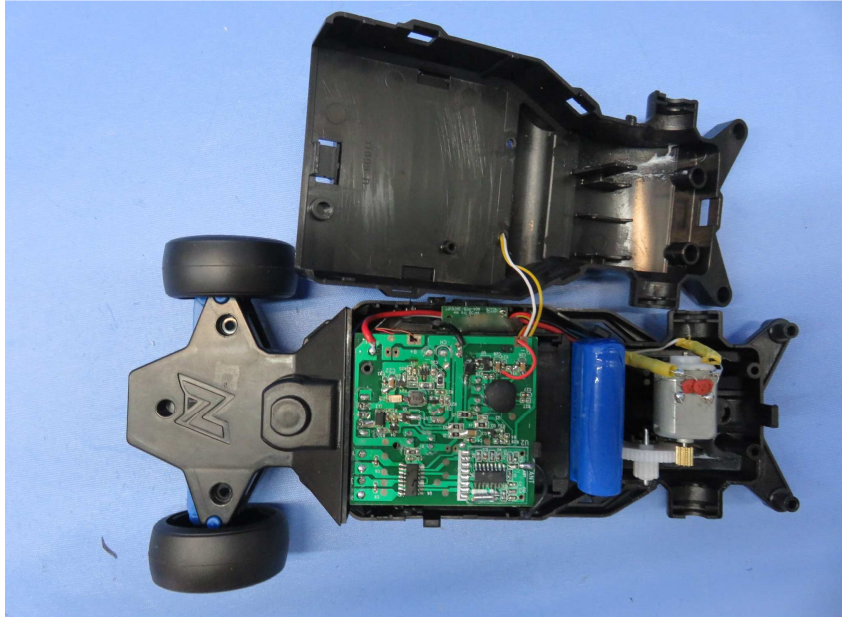


INTERTEK TESTING SERVICE

Report No.: 16031540HKG-002

Equipment Photographs

Model : 94385

(Internal)

INTERTEK TESTING SERVICE

Report No.: 16031540HKG-002

Equipment Photographs

Model : 94385

(Internal)

INTERTEK TESTING SERVICE

Report No.: 16031540HKG-002

Equipment Photographs

Model : 94385

(Internal)

INTERTEK TESTING SERVICE

Report No.: 16031540HKG-002

Equipment Photographs

Model : 94385

(Internal)

INTERTEK TESTING SERVICE

Report No.: 16031540HKG-002

Equipment Photographs

Model : 94385