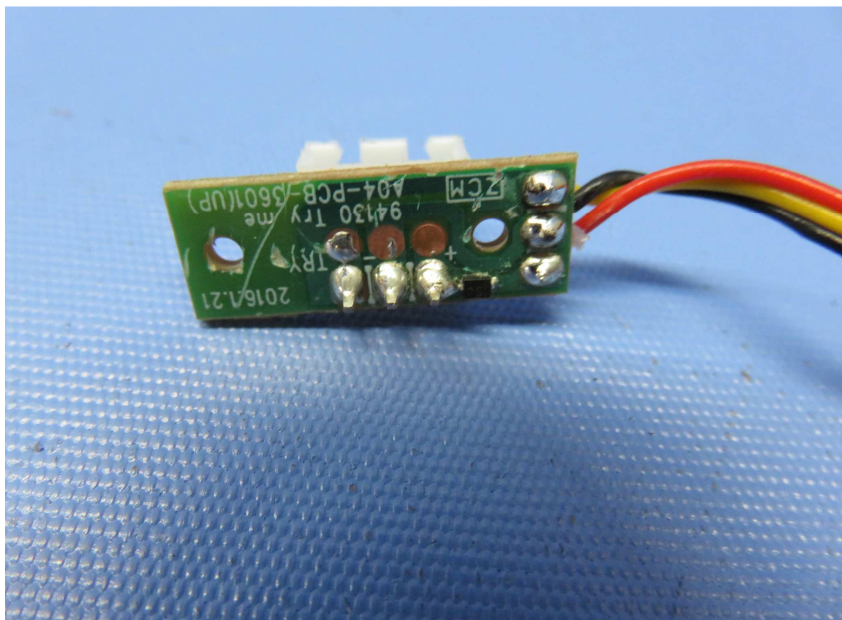


INTERTEK TESTING SERVICE

Report No.: 16031540HKG-002

Equipment Photographs

Model : 94385

(Internal)

INTERTEK TESTING SERVICE

Report No.: 16031540HKG-002

Equipment Photographs

Model : 94385

(Internal)

INTERTEK TESTING SERVICE

Report No.: 16031540HKG-002

Equipment Photographs

Model : 94385

(Internal)

INTERTEK TESTING SERVICE

Report No.: 16031540HKG-002

Equipment Photographs

Model : 94385

(Internal)

INTERTEK TESTING SERVICE

Report No.: 16031540HKG-002

Equipment Photographs

Model : 94385