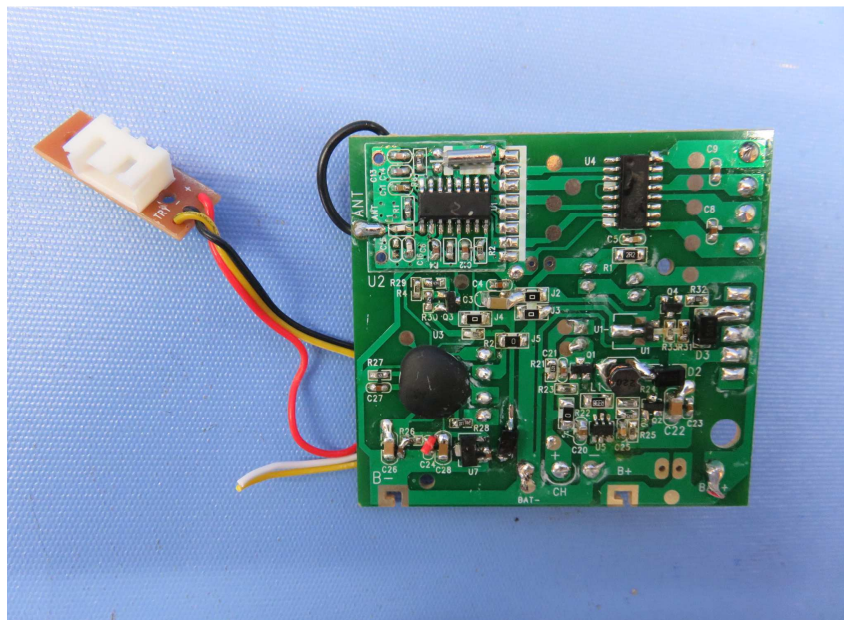

INTERTEK TESTING SERVICE

Report No.: 16031540HKG-002

Equipment Photographs

Model : 94385

(Internal)