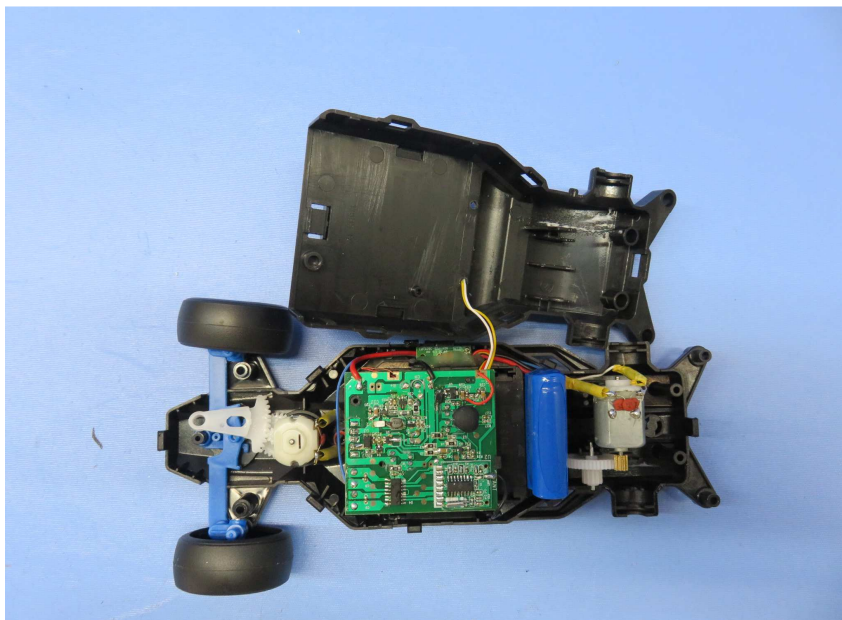


INTERTEK TESTING SERVICE

Report No.: 16031540HKG-002

Equipment Photographs

Model : 94385

(Internal)

INTERTEK TESTING SERVICE

Report No.: 16031540HKG-002

Equipment Photographs

Model : 94385

(Internal)

INTERTEK TESTING SERVICE

Report No.: 16031540HKG-002

Equipment Photographs

Model : 94385

(Internal)

INTERTEK TESTING SERVICE

Report No.: 16031540HKG-002

Equipment Photographs

Model : 94385

(Internal)

INTERTEK TESTING SERVICE

Report No.: 16031540HKG-002

Equipment Photographs

Model : 94385