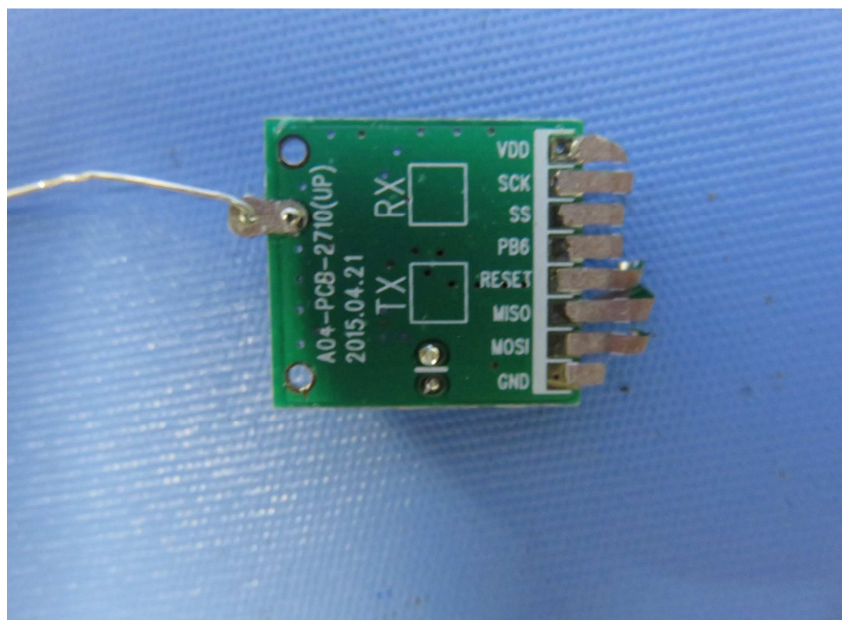

(Internal)

INTERTEK TESTING SERVICE

Report No.: 16031540HKG-002

Equipment Photographs

Model : 94385

(Internal)

INTERTEK TESTING SERVICE

Report No.: 16031540HKG-002