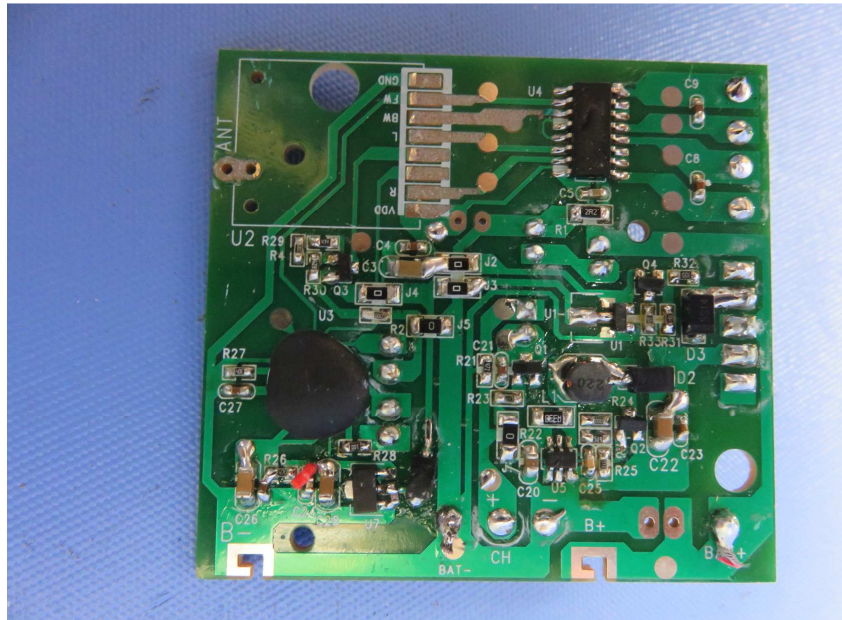

(Internal)

INTERTEK TESTING SERVICE

Report No.: 16031540HKG-002

Equipment Photographs

Model : 94385

(Internal)

INTERTEK TESTING SERVICE

Report No.: 16031540HKG-002