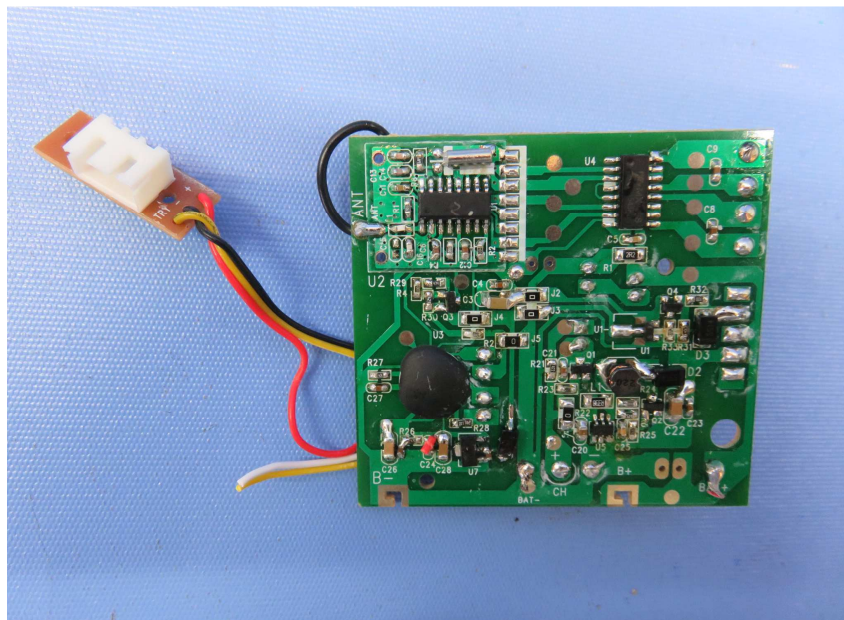


INTERTEK TESTING SERVICE

Report No.: 16031540HKG-002

Equipment Photographs

Model : 94385

(Internal)

INTERTEK TESTING SERVICE

Report No.: 16031540HKG-002

Equipment Photographs

Model : 94385

(Internal)

INTERTEK TESTING SERVICE

Report No.: 16031540HKG-002

Equipment Photographs

Model : 94385

(Internal)

INTERTEK TESTING SERVICE

Report No.: 16031540HKG-002

Equipment Photographs

Model : 94385

(Internal)

INTERTEK TESTING SERVICE

Report No.: 16031540HKG-002

Equipment Photographs

Model : 94385