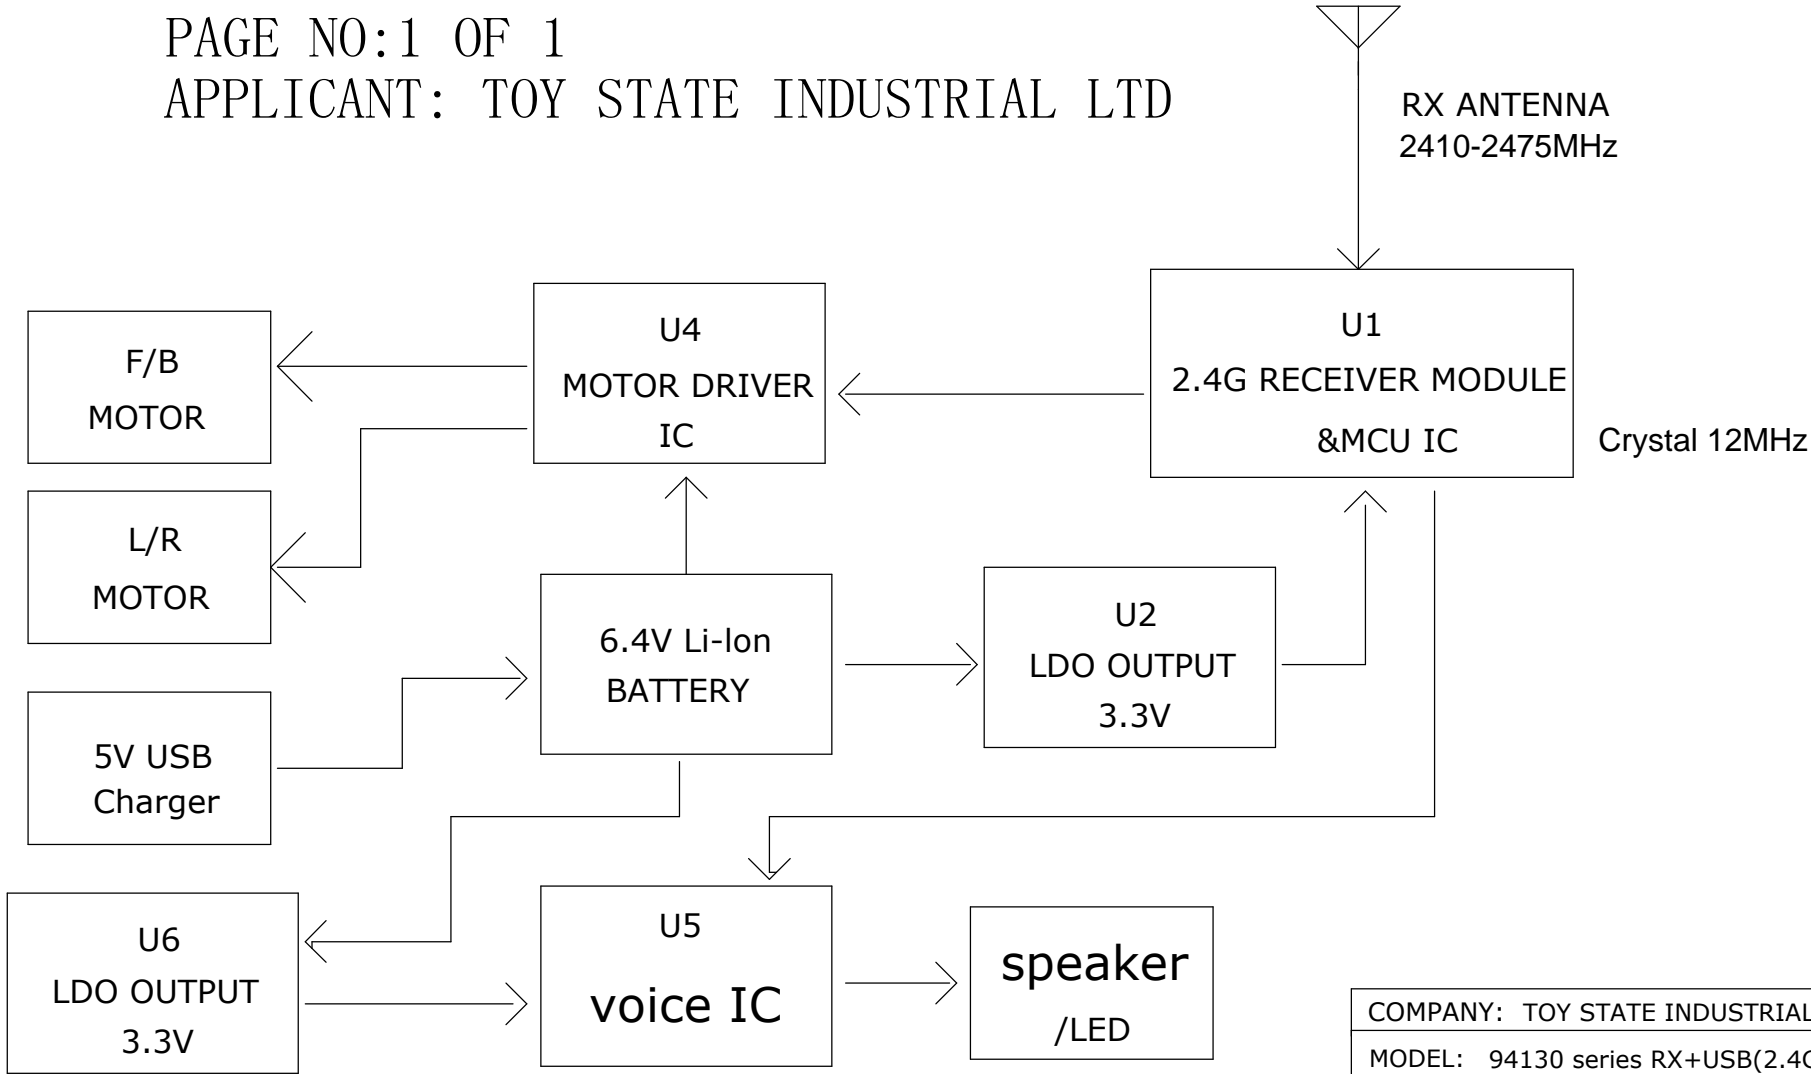

MODEL NO: 94130 series RX+USB(2.4GHz)

RX BLOCK DIAGRAM

PAGE NO:1 OF 1

APPLICANT: TOY STATE INDUSTRIAL LTD

COMPANY: TOY STATE INDUSTRIAL LTD	
MODEL: 94130 series RX+USB(2.4GHz)	
VER: A	
DWN. Bin	DATE: Mar 18 2016
CHK. Wang	DATE: Mar 18 2016
APP. Xiao	DATE: Mar 18 2016

1. Block Diagram