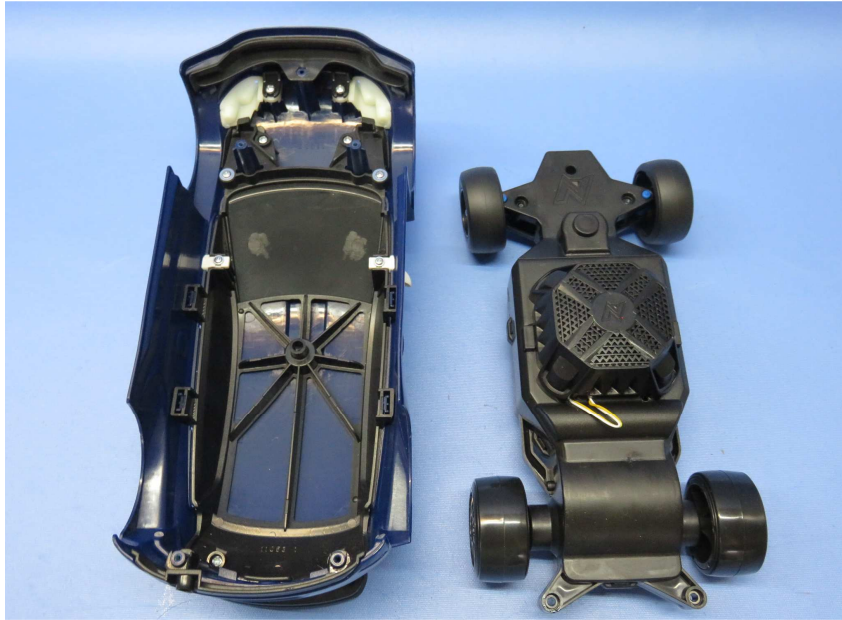

---

**INTERTEK TESTING SERVICE**

Report No.: 16031540HKG-001

**Equipment Photographs**

**Model : 94131**

**(Internal)**

---

## Equipment Photographs

Model : 94131

(Internal)

---