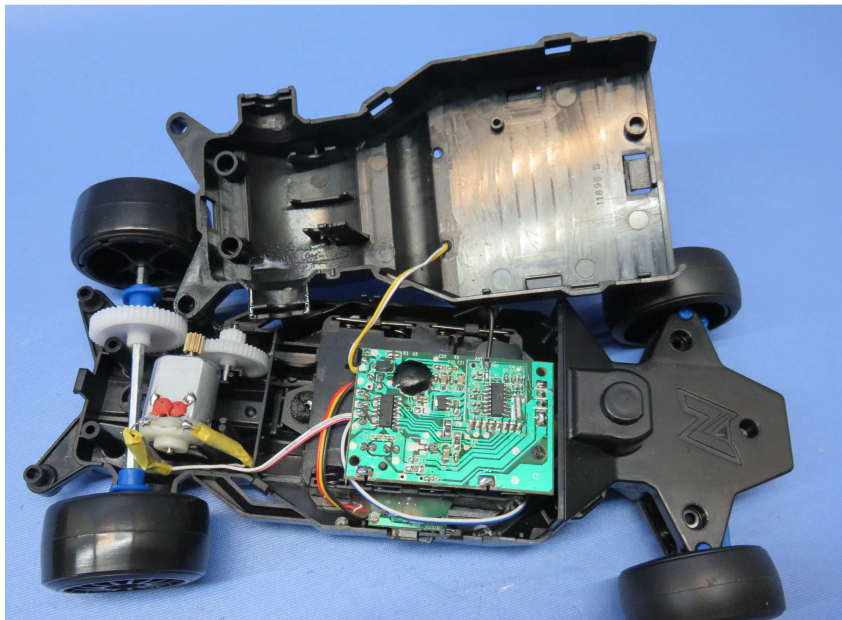

---

**INTERTEK TESTING SERVICE**

Report No.: 16031540HKG-001

**Equipment Photographs**

**Model : 94131**

**(Internal)**

---

## Equipment Photographs

Model : 94131

(Internal)

---