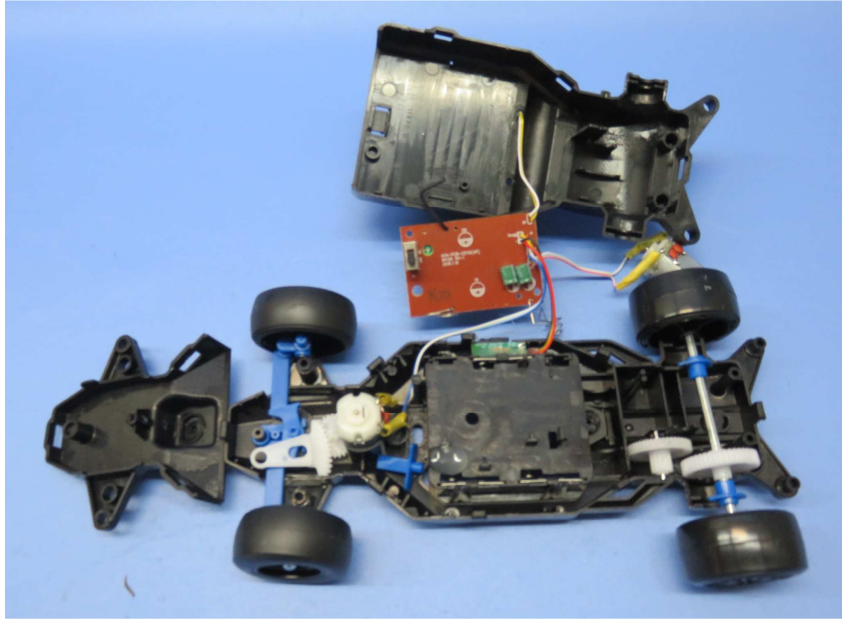

---

**INTERTEK TESTING SERVICE**

Report No.: 16031540HKG-001

**Equipment Photographs**

**Model : 94131**

**(Internal)**

---

## Equipment Photographs

Model : 94131

(Internal)

---