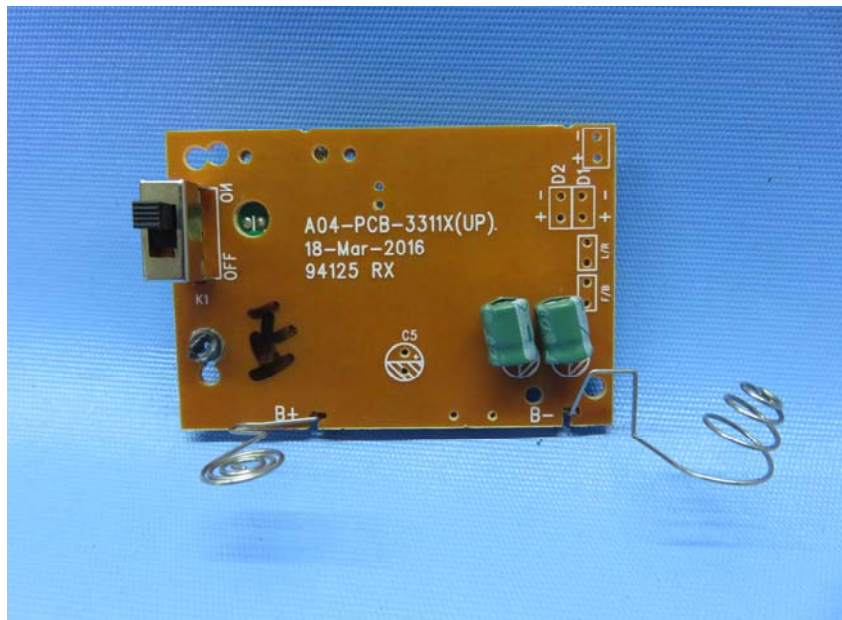

INTERTEK TESTING SERVICE

Report No.: 16050160HKG-001

Equipment Photographs

Model : 94126

(Internal)

INTERTEK TESTING SERVICE

Report No.: 16050160HKG-001

Equipment Photographs

Model : 94126

(Internal)

INTERTEK TESTING SERVICE

Report No.: 16050160HKG-001

Equipment Photographs

Model : 94126

(Internal)

INTERTEK TESTING SERVICE

Report No.: 16050160HKG-001

Equipment Photographs

Model : 94126

(Internal)