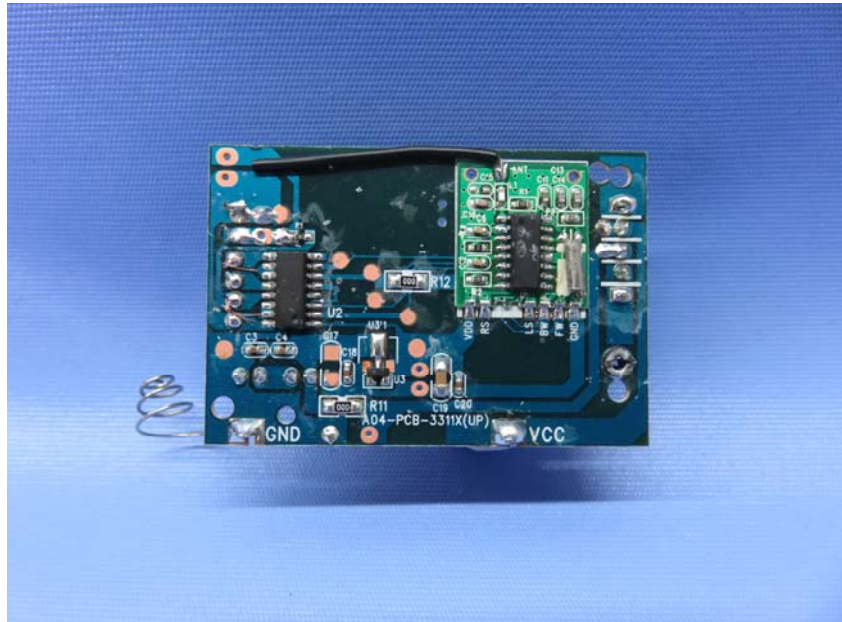

INTERTEK TESTING SERVICE

Report No.: 16050160HKG-001

Equipment Photographs

Model : 94126

(Internal)

INTERTEK TESTING SERVICE

Report No.: 16050160HKG-001

Equipment Photographs

Model : 94126

(Internal)

INTERTEK TESTING SERVICE

Report No.: 16050160HKG-001

Equipment Photographs

Model : 94126

(Internal)

INTERTEK TESTING SERVICE

Report No.: 16050160HKG-001

Equipment Photographs

Model : 94126

(Internal)