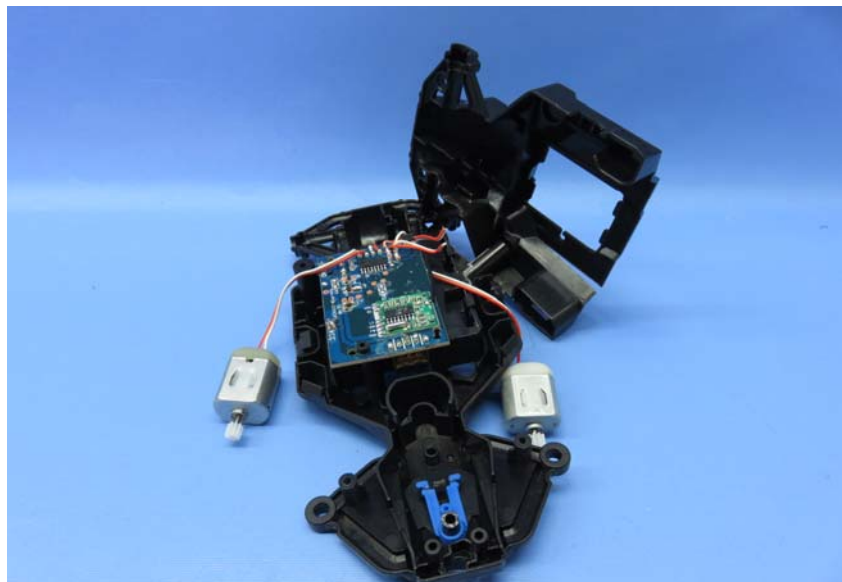

INTERTEK TESTING SERVICE

Report No.: 16050160HKG-001

Equipment Photographs

Model : 94126

(Internal)

INTERTEK TESTING SERVICE

Report No.: 16050160HKG-001

Equipment Photographs

Model : 94126

(Internal)

INTERTEK TESTING SERVICE

Report No.: 16050160HKG-001

Equipment Photographs

Model : 94126

(Internal)

INTERTEK TESTING SERVICE

Report No.: 16050160HKG-001

Equipment Photographs

Model : 94126

(Internal)