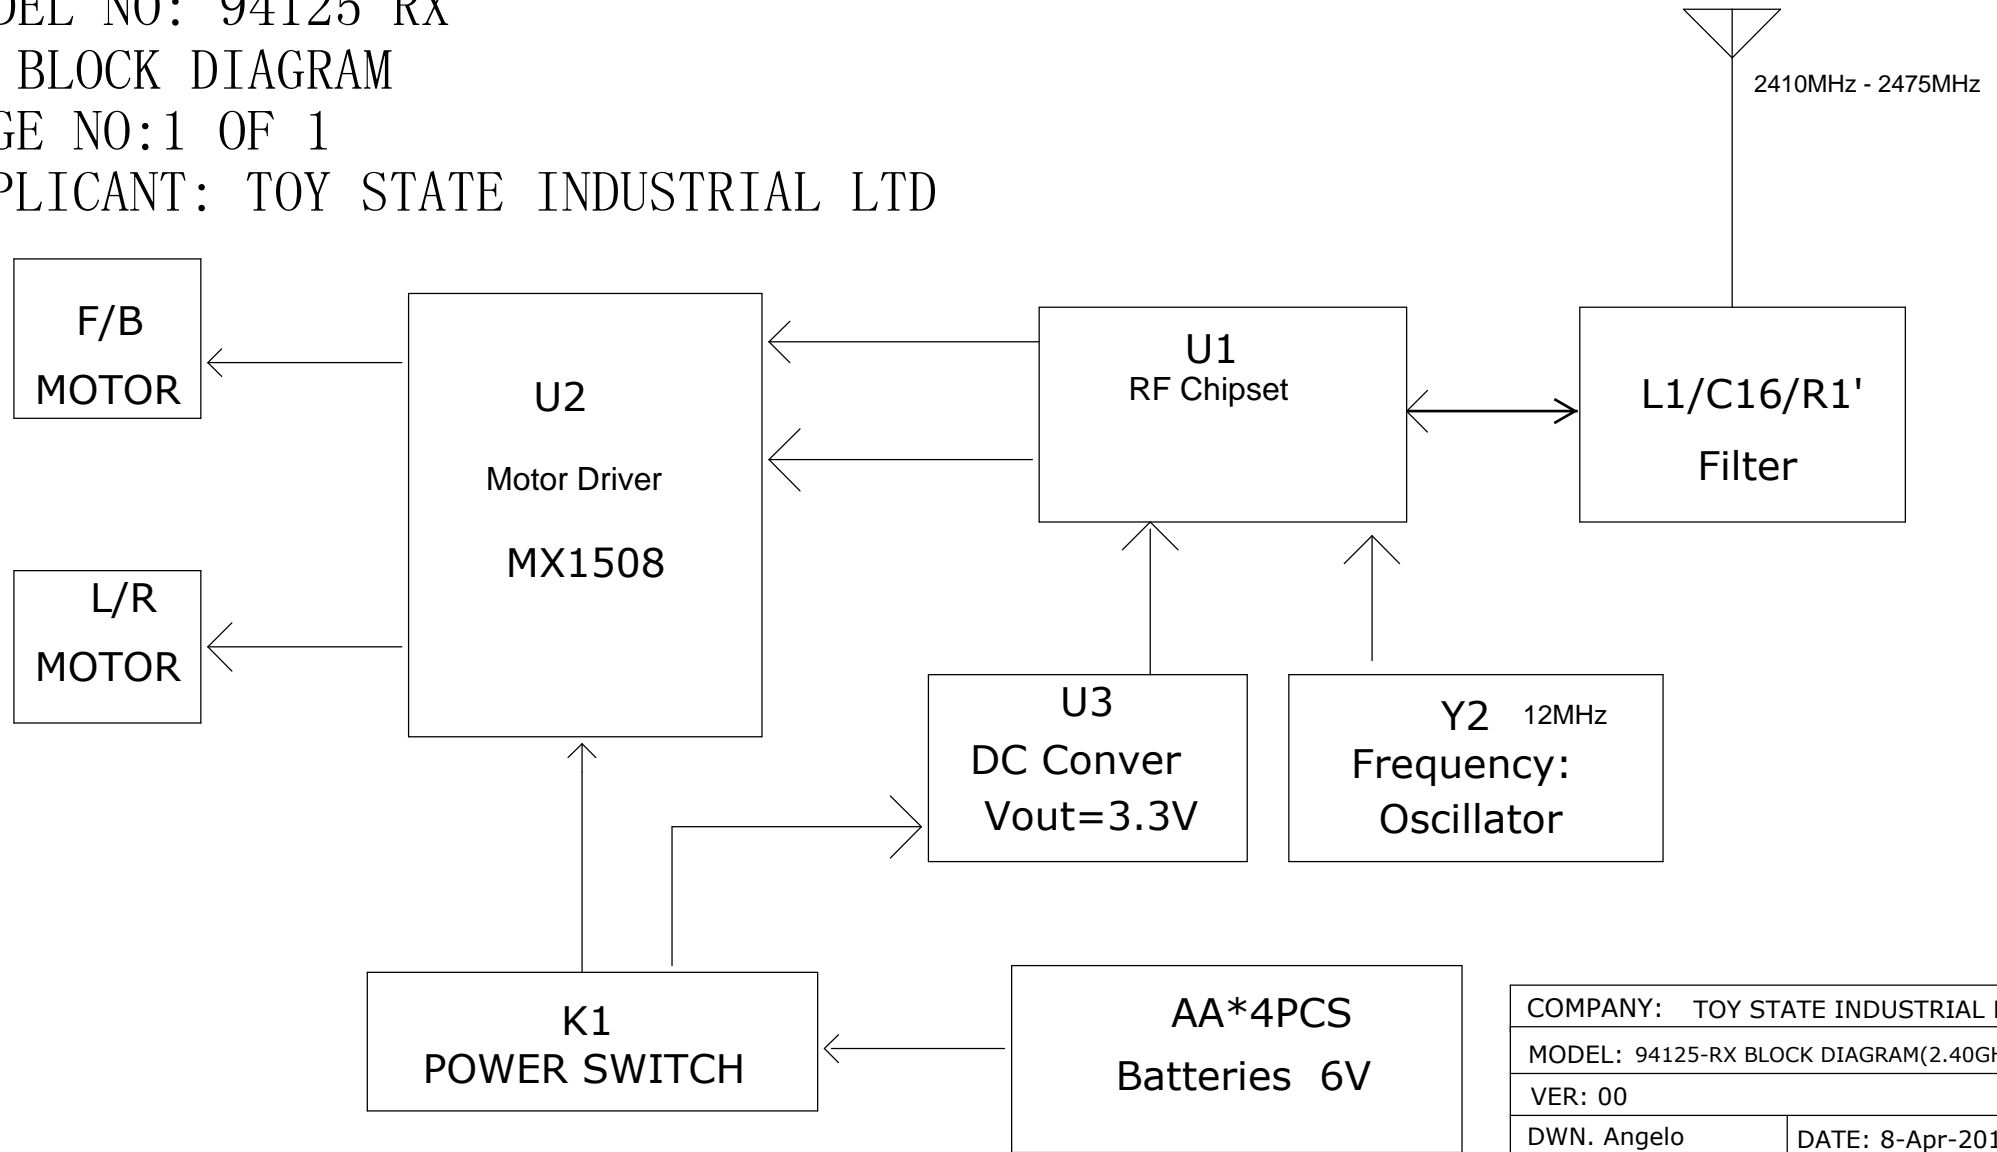

MODEL NO: 94125 RX

RX BLOCK DIAGRAM

PAGE NO:1 OF 1

APPLICANT: TOY STATE INDUSTRIAL LTD

COMPANY: TOY STATE INDUSTRIAL LTD	
MODEL: 94125-RX BLOCK DIAGRAM(2.40GHZ)	
VER: 00	
DWN. Angelo	DATE: 8-Apr-2016
CHK. Wang	DATE: 12-Apr-2016
APP. Xiao	DATE: 12-Apr-2016

### 1. Block Diagram