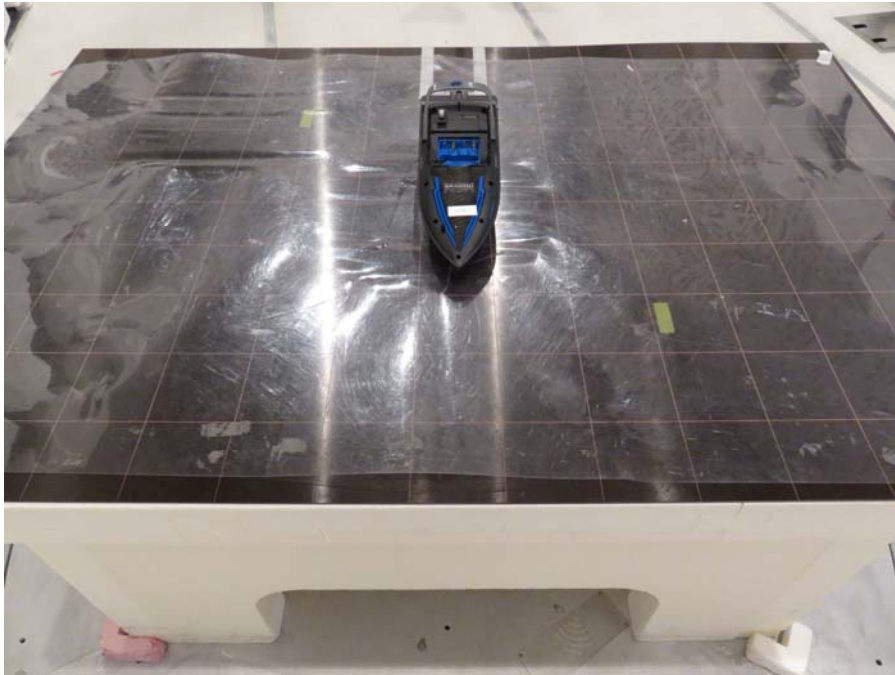

## Equipment Photographs

Model: 94121

(Radiated Emission Test Setup)