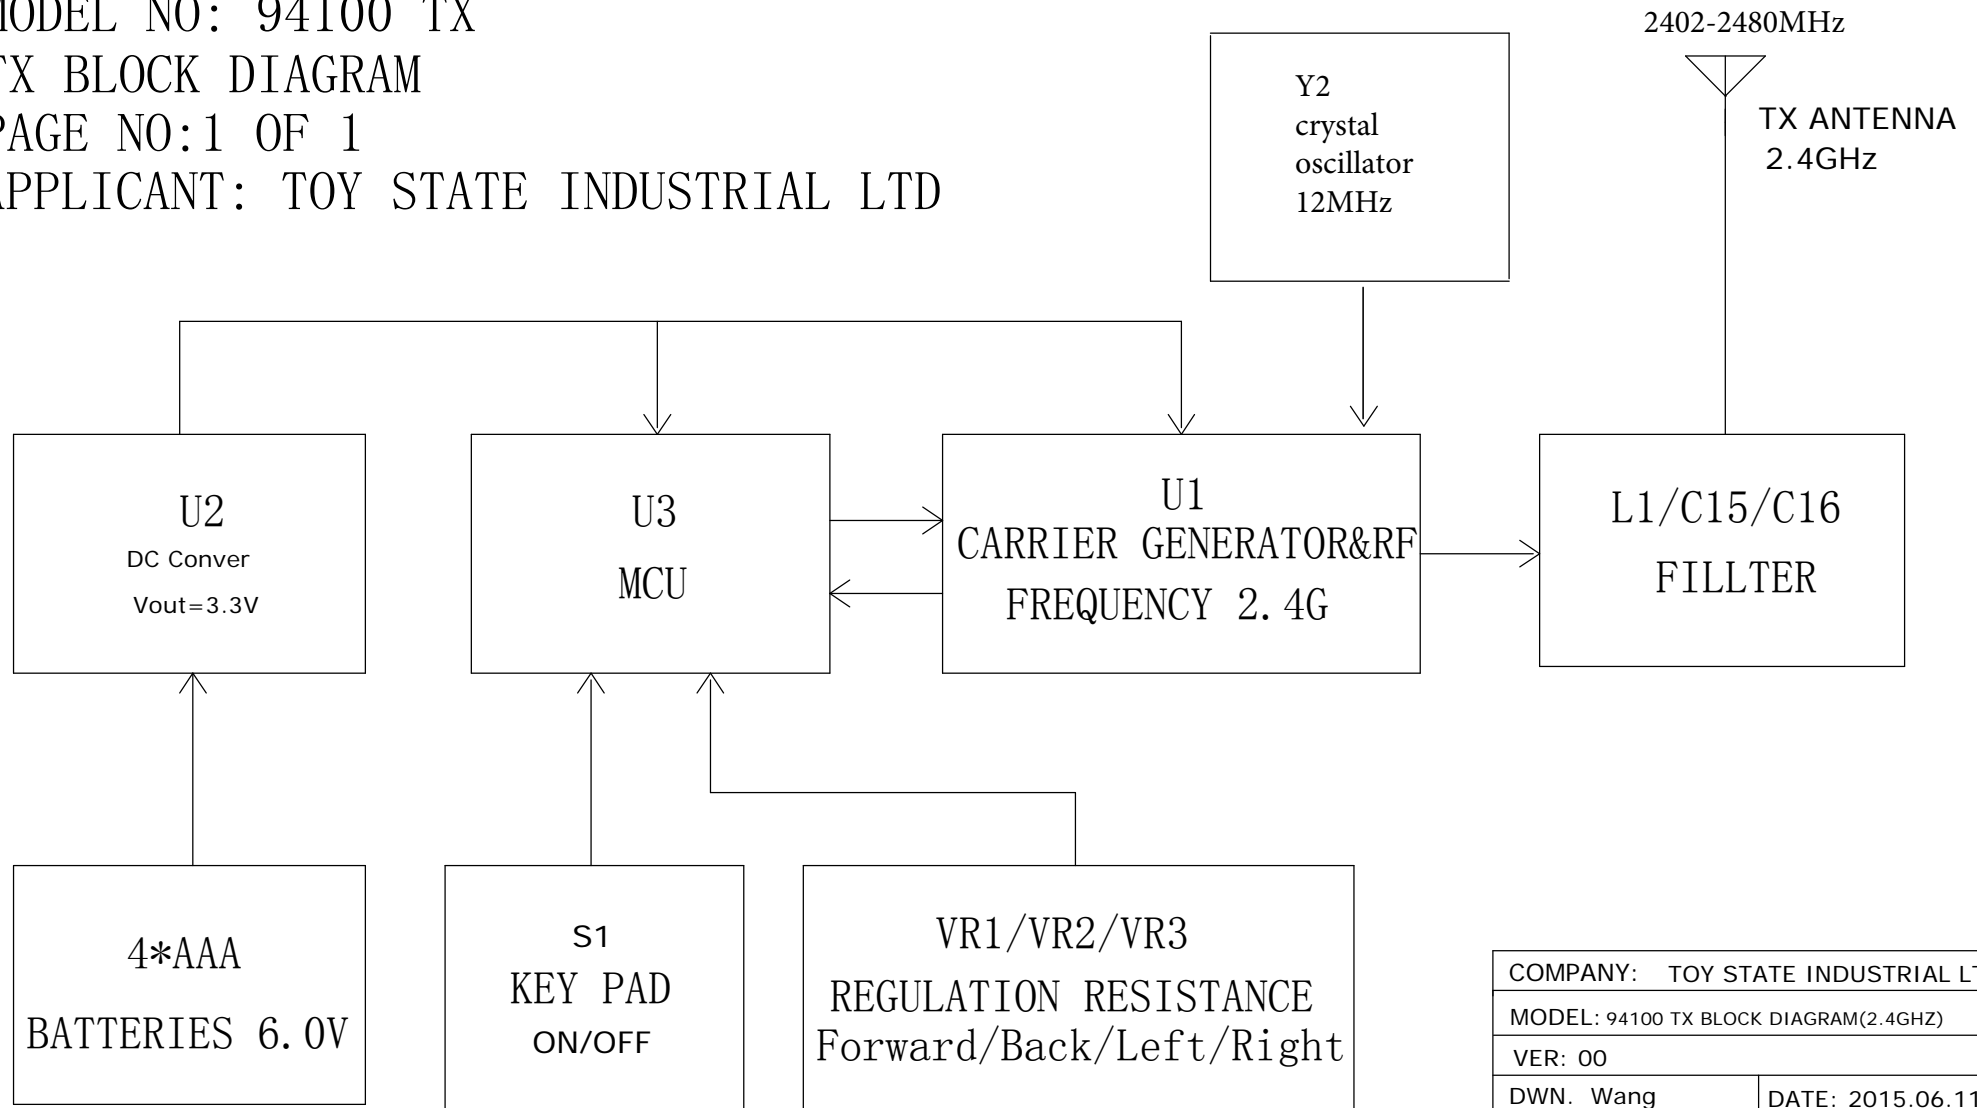

MODEL NO: 94100 TX

TX BLOCK DIAGRAM

PAGE NO:1 OF 1

APPLICANT: TOY STATE INDUSTRIAL LTD

COMPANY: TOY STATE INDUSTRIAL LTD	
MODEL: 94100 TX BLOCK DIAGRAM(2.4GHZ)	
VER: 00	
DWN. Wang	DATE: 2015.06.11
CHK. Wang	DATE: 2015.06.11
APP. Xiao	DATE: 2015.06.11

## 1. Block Diagram

U1 RF portion