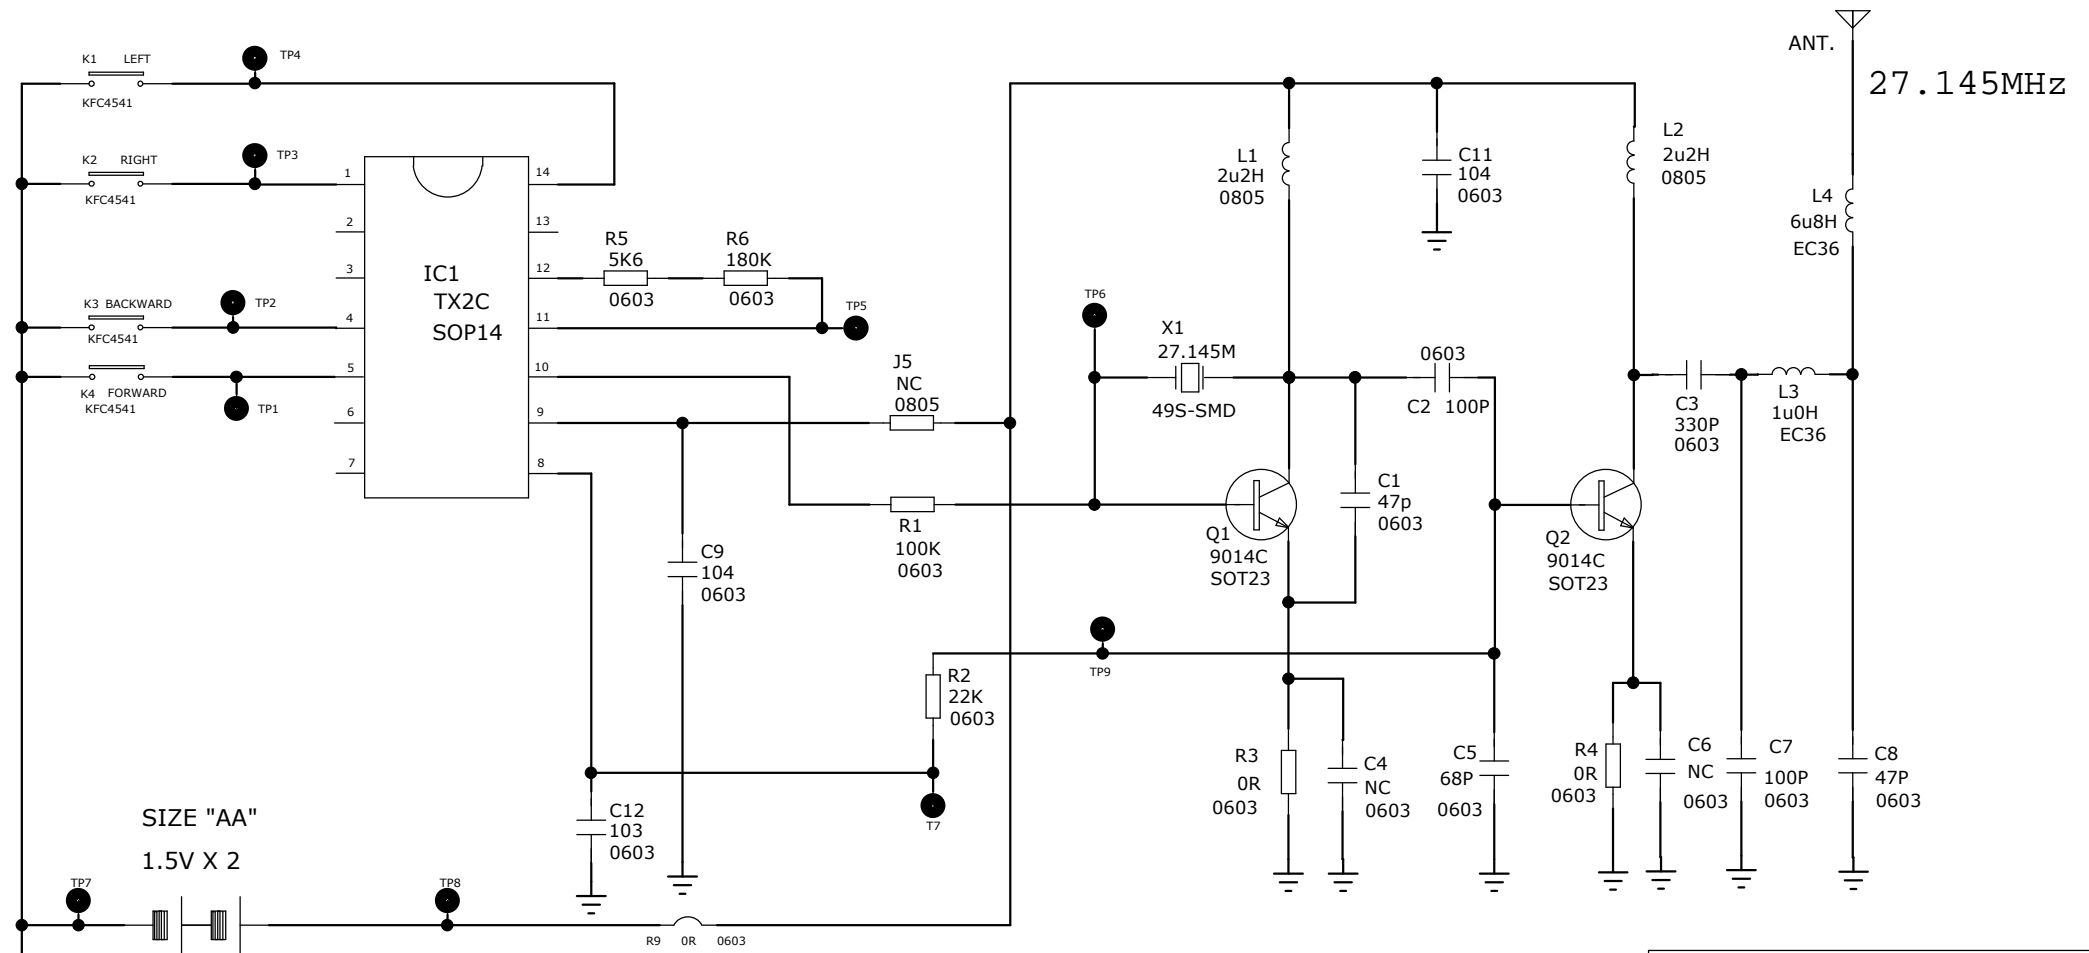

# RX SCHEMATIC FOR MODEL NO.91811-27.145MHZ

COMPANY: TOY STATE INDUSTRIAL LTD	
MODEL: 91811 -TX-27.145MHZ	
VER: Version:1.0	
DWN. Angelo	DATE: 10-Dec-2014
CHK. Xiao	DATE: 11-Dec-2014
APP. Xiao	DATE: 11-Dec-2014