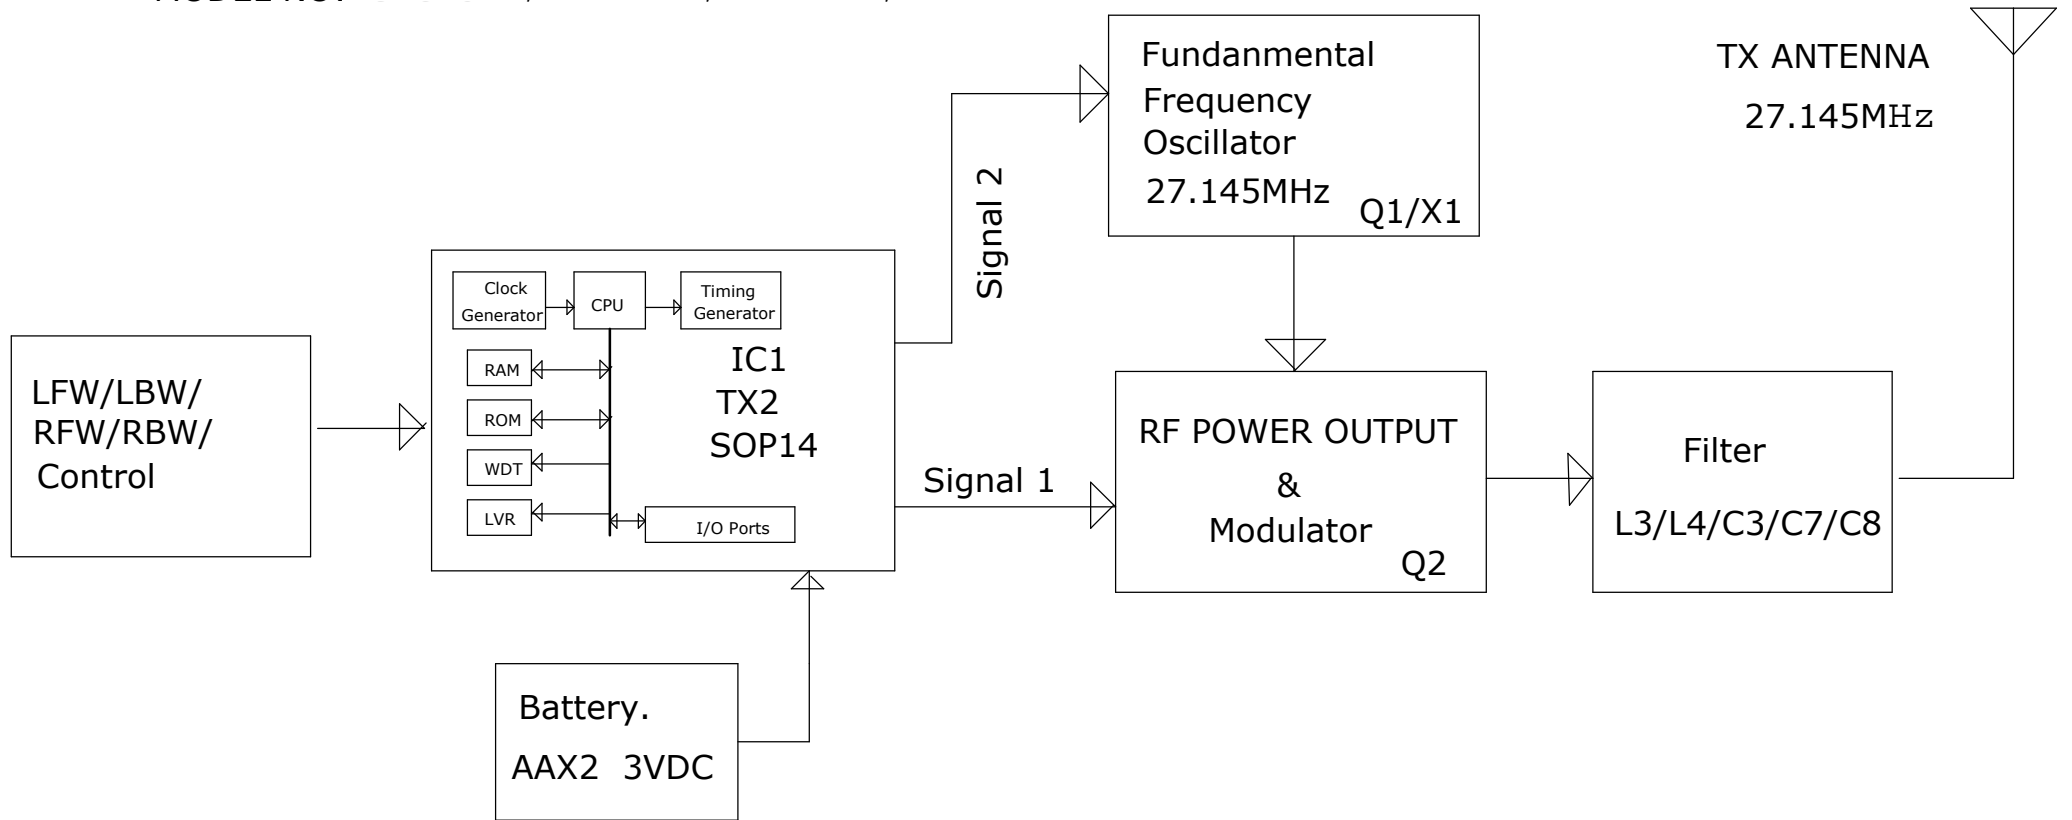

BLOCK DIAGRAM OF VERSION:- TX 27.145MHz

MODEL NO:- 91816 / 91817 / 91811 / 91812

APPLICANT:-TOY STATE INDUSTRIAL LTD

MODEL NO:- 91816 / 91817 / 91811 / 91812

PAGE NO:- 1 OF 1

DRAWN BY: Angelo	DATED: 10-Dec-2014	COMPANY: TOY STATE INDUSTRIAL LTD		
CHECK BY: Xiao	DATED: 11-Dec-2014	MODEL: 91811	27M BLOCK DIAGRAM	
APP.BY: Xiao	DATED: 11-Dec-2014	REV: 1.0	DRAWING NO:	SHEET: 1 OF 1