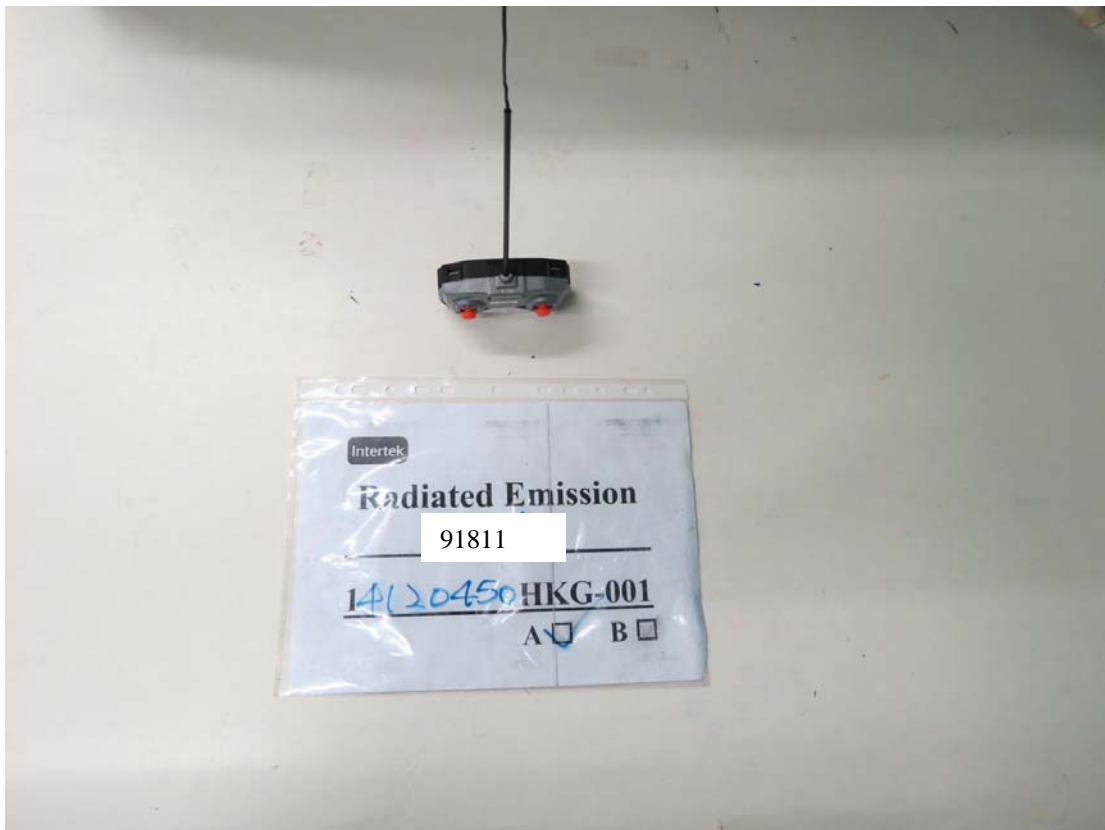

INTERTEK TESTING SERVICE

Report No: 14120450HKG-001

Configuration Photographs

Worst-Case Radiated Emissions

(Front View)

Model : **91811**

INTERTEK TESTING SERVICE

Report No: 14120450HKG-001

Configuration Photographs Worst-Case Radiated Emissions

(Back View)

Model : **91811**