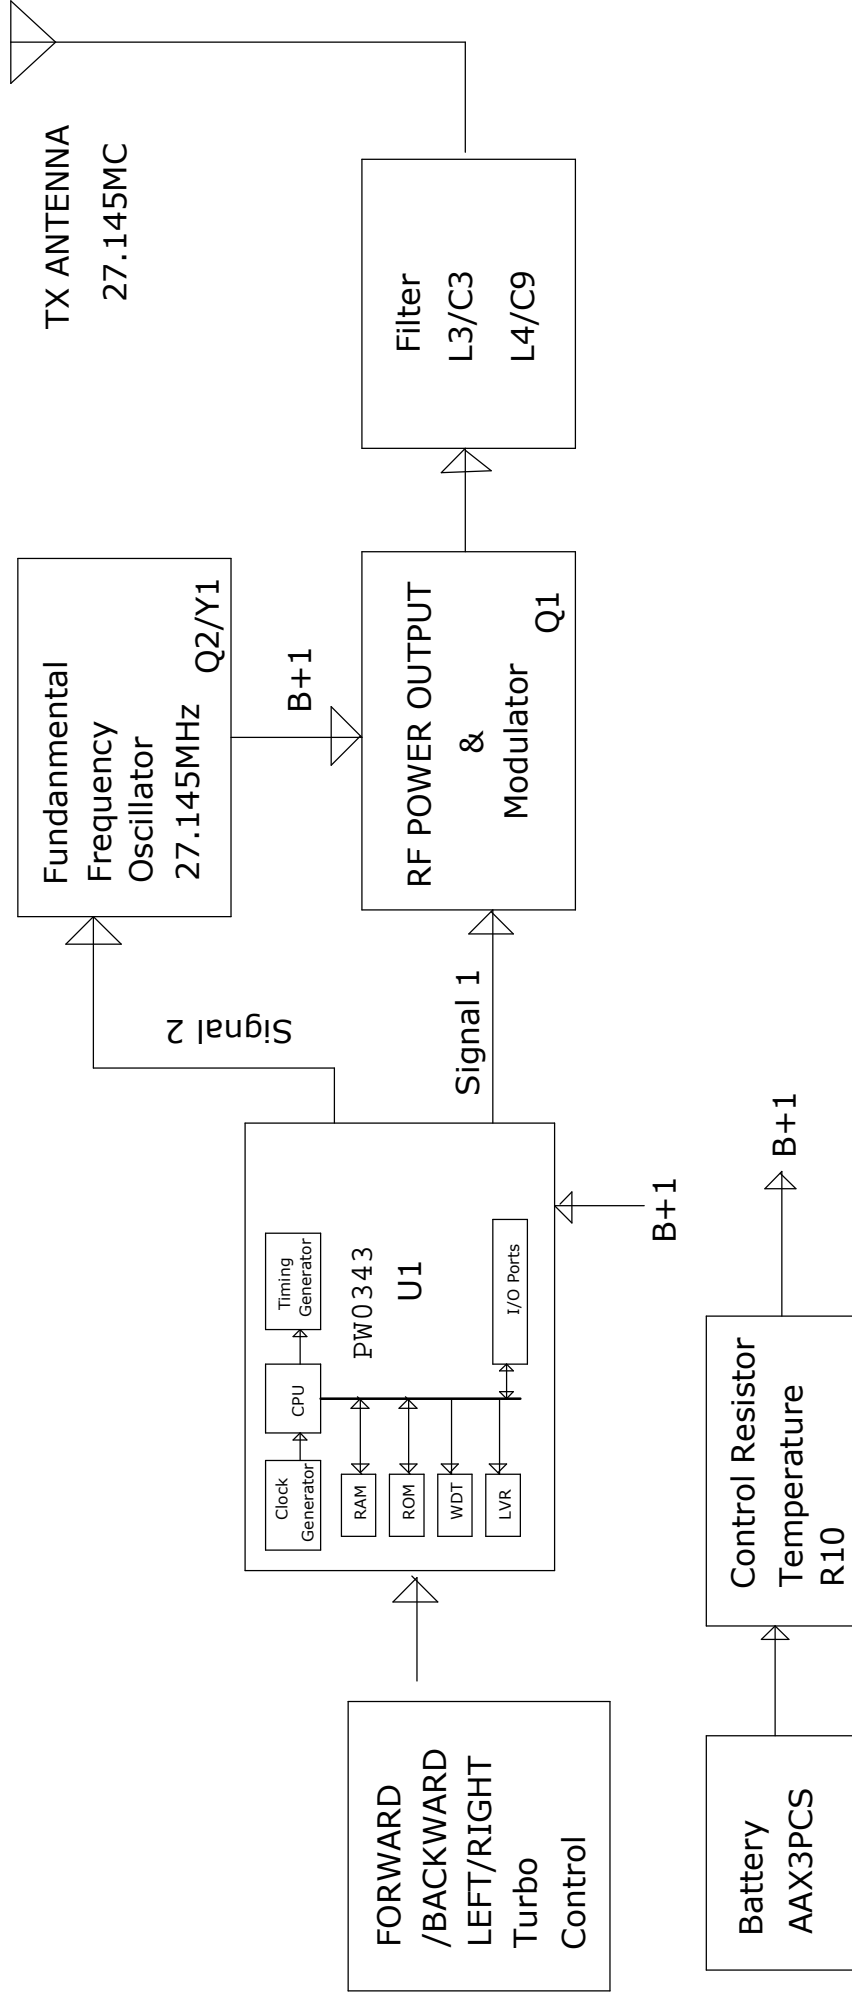

BLOCK DIAGRAM OF VERSION:- TX 27.145MHZ

MODEL NO:-90440

APPLICANT:-TOY STATE INDUSTRIAL LTD

MODEL NO:-90440

PAGE NO:- 1 OF 1

DRAWN BY: ZHANG	DATED: 2014/4/15	COMPANY: TOY STATE INDUSTRIAL LTD
CHECK BY:	DATED:	MODEL: 90440 TX 27M BLOCK DIAGRAM
APP.BY: XIAO	DATED:	REV: 1.0
	DRAWING NO:	SHEET: 1 OF 1