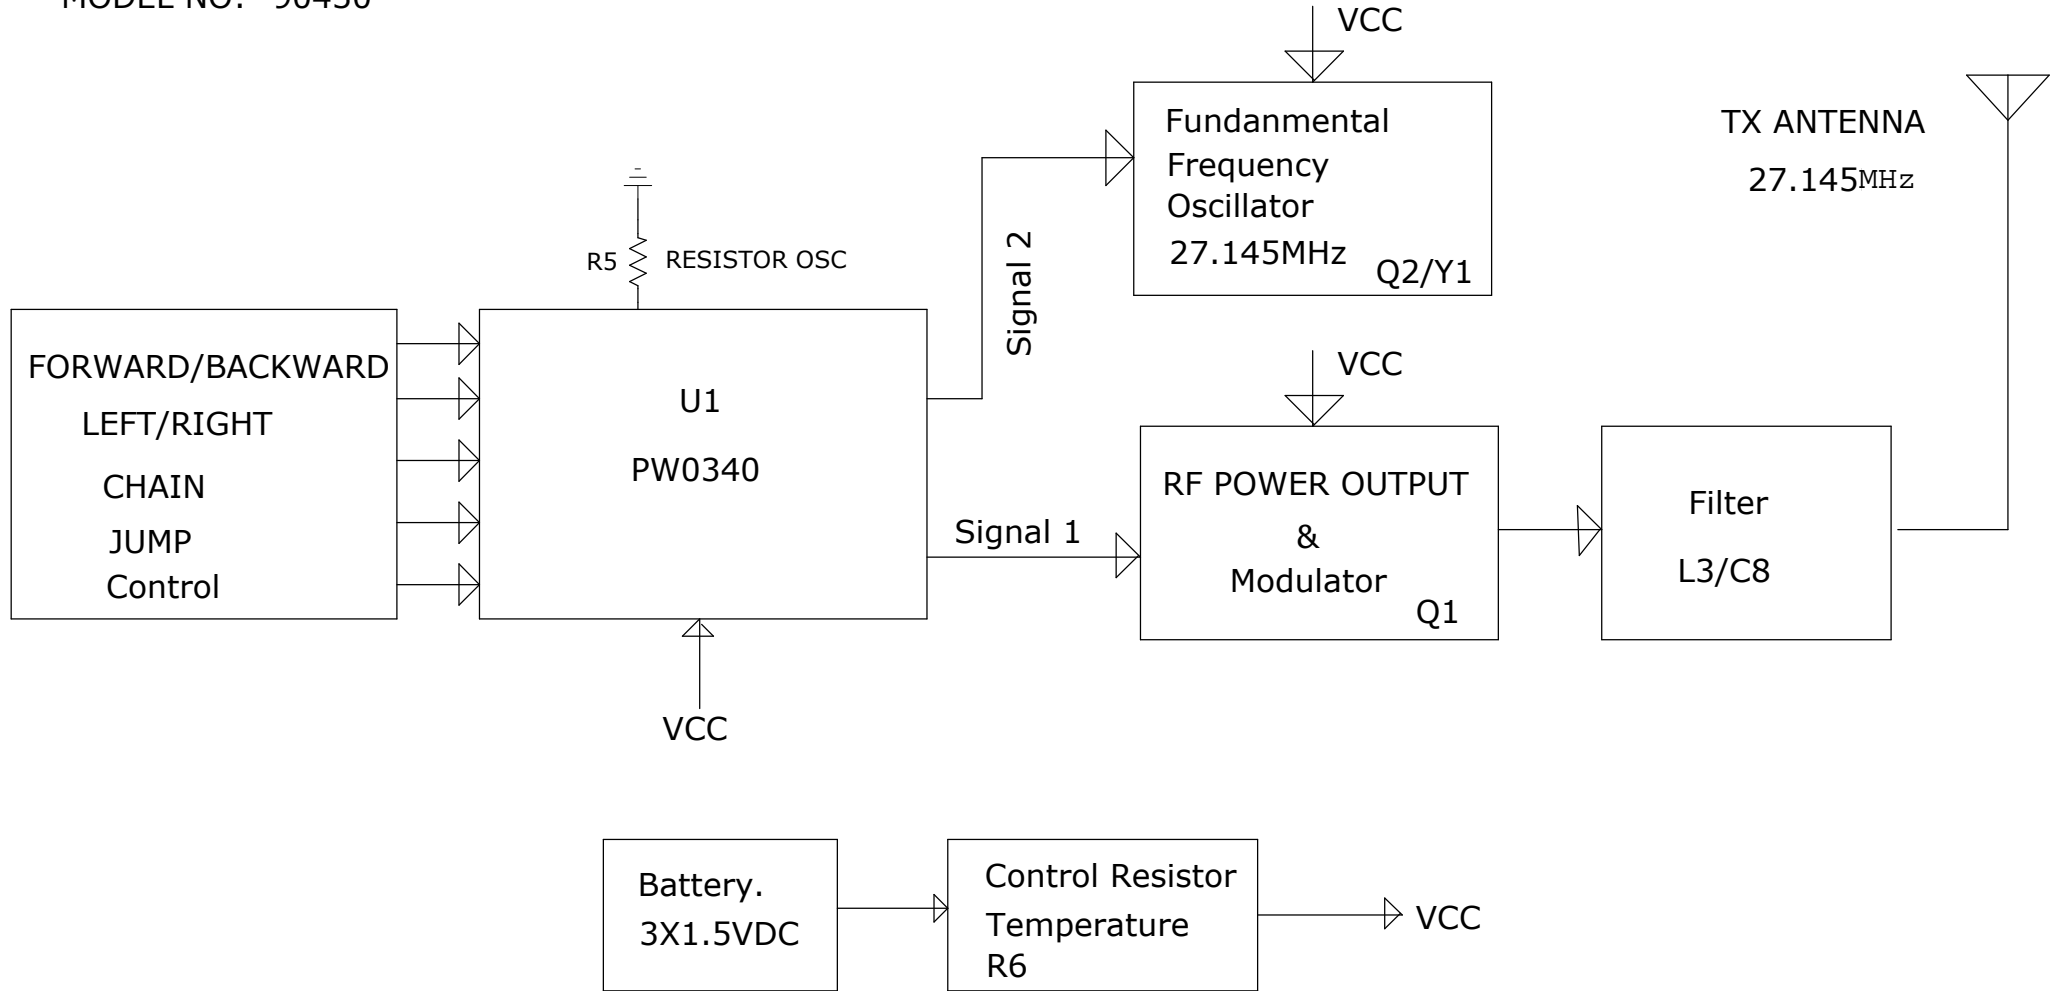

BLOCK DIAGRAM OF VERSION:- TX 27.145MHz

MODEL NO:- 90430

APPLICANT:-TOY STATE INDUSTRIAL LTD

MODEL NO:-90430

PAGE NO:- 1 OF 1

DRAWN BY: CHEN	DATED: 2014/3/18	COMPANY: TOY STATE INDUSTRIAL LTD		
CHECK BY: XIAO	DATED: 2014/3/18	MODEL: 90430 TX 27M BLOCK DIAGRAM		
APP.BY: XIAO	DATED: 2014/3/18	REV: 1.0	DRAWING NO:	SHEET:11 OF 1