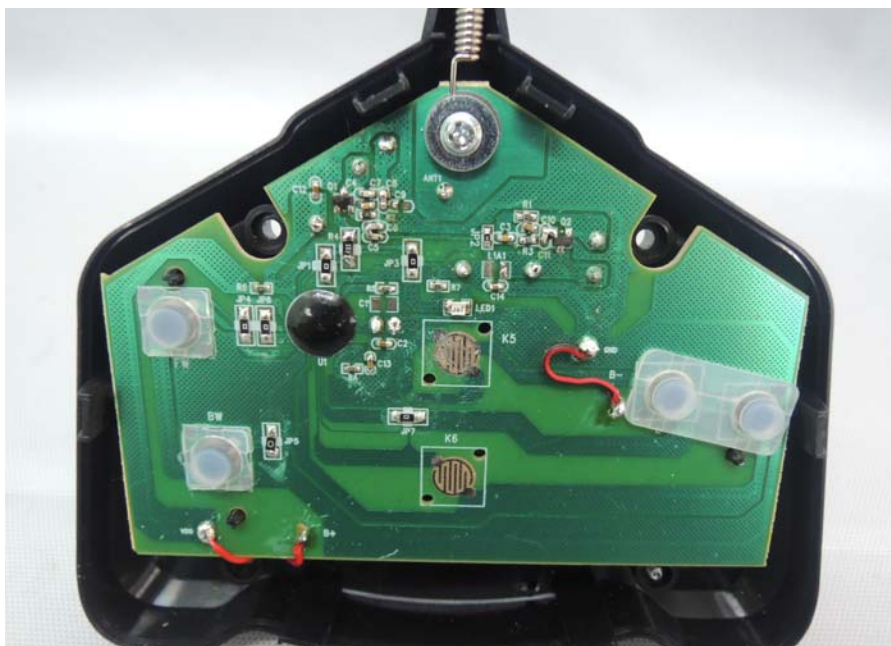


INTERTEK TESTING SERVICE

Report No.: 14030927HKG-001

Equipment Photographs

Model : 90431

(Internal)

INTERTEK TESTING SERVICE

Report No.: 14030927HKG-001

Equipment Photographs

Model : 90431

(Internal)

INTERTEK TESTING SERVICE

Report No.: 14030927HKG-001

Equipment Photographs

Model : 90431

(Internal)